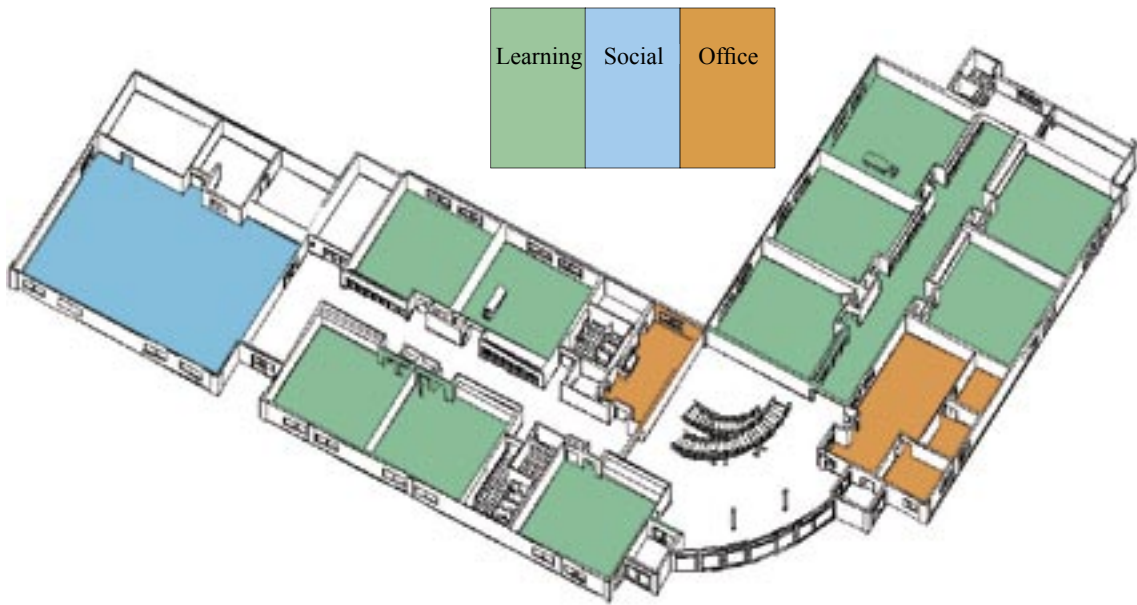

THEIR NEED

In February of 2005, Cesar Chavez saw an opportunity. They were paying high rent for space in a poorly retrofitted warehouse. They wanted an alternative that would provide a prime educational setting within the span of a few short months. Initially, they doubted that modular construction could provide the modern aesthetic that their urban surroundings demanded.

OUR SOLUTION

Our distributor (Innovative Modular Solutions), told the Chavez board, to their surprise, that a new building could be ready in time for the fall semester. A new school would save a year's rent and could be custom designed to facilitate their unique educational goals. In a few short years, the building would have paid for itself in rent savings alone. The presentation drawings prepared by Whitley and Lee Stevens Architects allowed the board to "see" their new building and modify it to best suit their needs.

Whitley and Lee Stevens (AIA), were able to design and build a 35,000 square foot, two-story facility with ample classrooms, a suite of offices, ceramic lavatories, recessed lockers, storage spaces, an efficient heating system, and a cafeteria that met the demands of the board. We constructed the building, completed the site, and finished the interior within eight months. ***The building now evokes pride in the neighborhood and in children who attend the gleaming facility.***

260.723.5131

www.whitleyman.com

• South Whitley, IN • Rochester, IN • Marysville, WA •