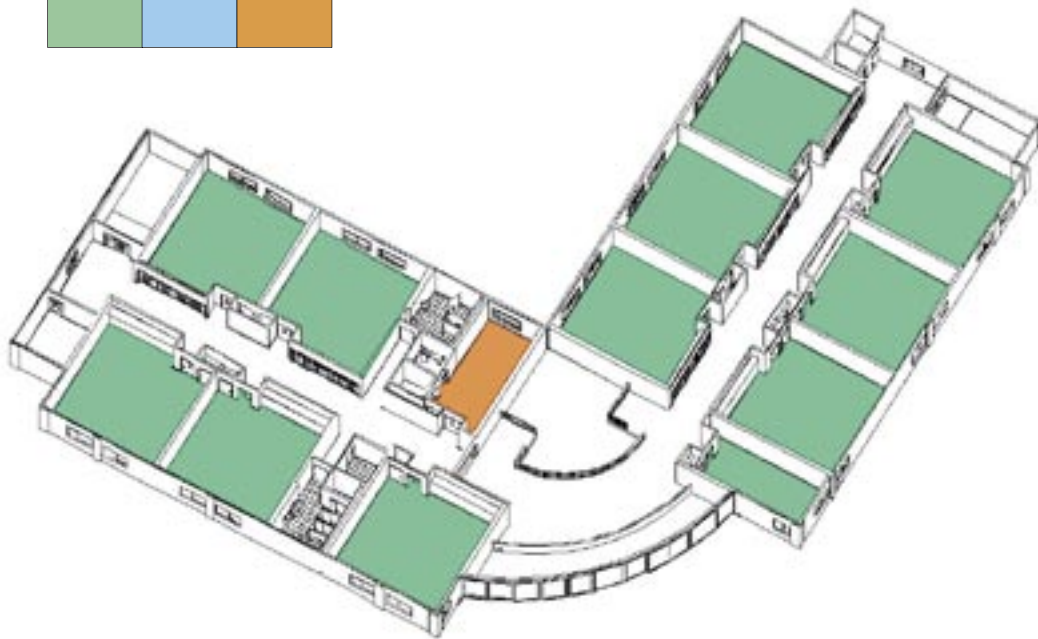

THEIR NEED

In February of 2005, Cesar Chavez saw an opportunity. They were paying high rent for space in a poorly retrofitted warehouse. They wanted an alternative that would provide a prime educational setting within the span of a few short months. Initially, they doubted that modular construction could provide the modern aesthetic that their urban surroundings demanded.

OUR SOLUTION

Our distributor (Innovative Modular Solutions), told the Chavez board, to their surprise, that a new building could be ready in time for the fall semester. A new school would save a year's rent and could be custom designed to facilitate their unique educational goals. In a few short years, the building would have paid for itself in rent savings alone. The presentation drawings prepared by Whitley and Lee Stevens Architects allowed the board to "see" their new building and modify it to best suit their needs.

Whitley and Lee Stevens (AIA), were able to design and build a 35,000 square foot, two-story facility with ample classrooms, a suite of offices, ceramic lavatories, recessed lockers, storage spaces, an efficient heating system, and a cafeteria that met the demands of the board. We constructed the building, completed the site, and finished the interior within eight months. ***The building now evokes pride in the neighborhood and in children who attend the gleaming facility.***

260.723.5131

www.whitleyman.com

• South Whitley, IN • Rochester, IN • Marysville, WA •