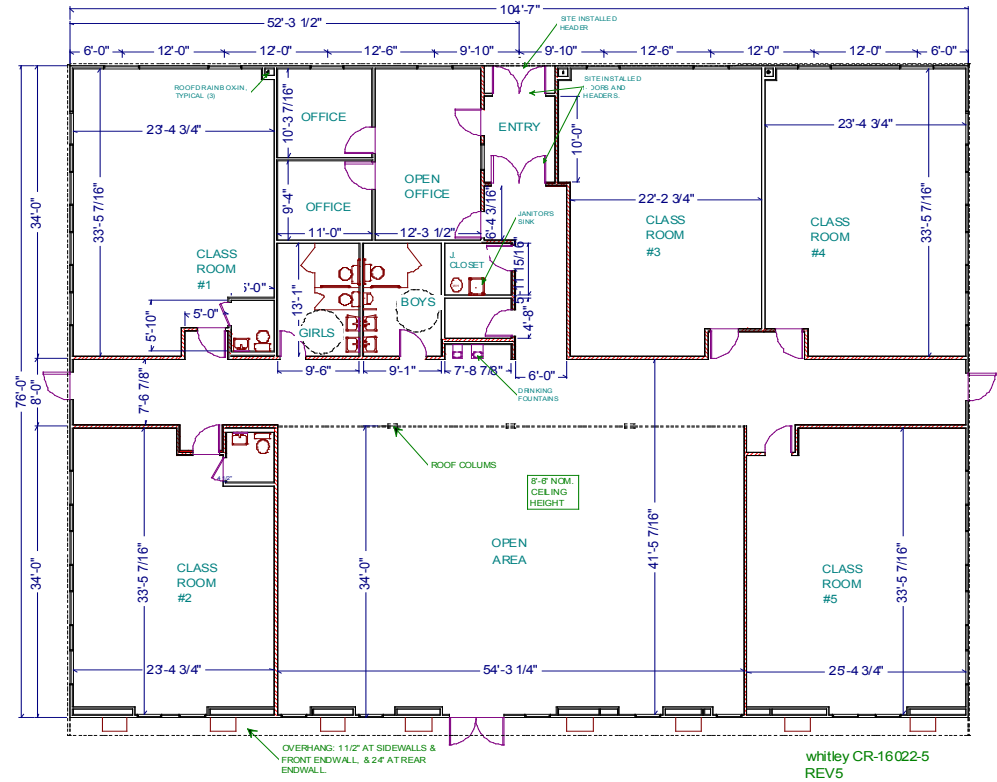

WHITLEY MANUFACTURING

FOR: East Lake Academy
TYPE: Private School
WITH: G.E. Modular Space

In the Fall of 2001, East Lake Academy opened its doors with grades Kindergarten through Third and two full-time teachers. The idea of a pair of Chicago-area families, East Lake was approved as a Catholic school sponsored by the Legion of Christ.

•relocatable •expansion •permanent
whitley
 education

AR

THEIR NEED

East Lake's growth required moving from cramped quarters to space that would allow rapid growth and facilitate their vision for ongoing growth and development. Because of their rapid progress, East Lake also needed their new building complex within a short period of time.