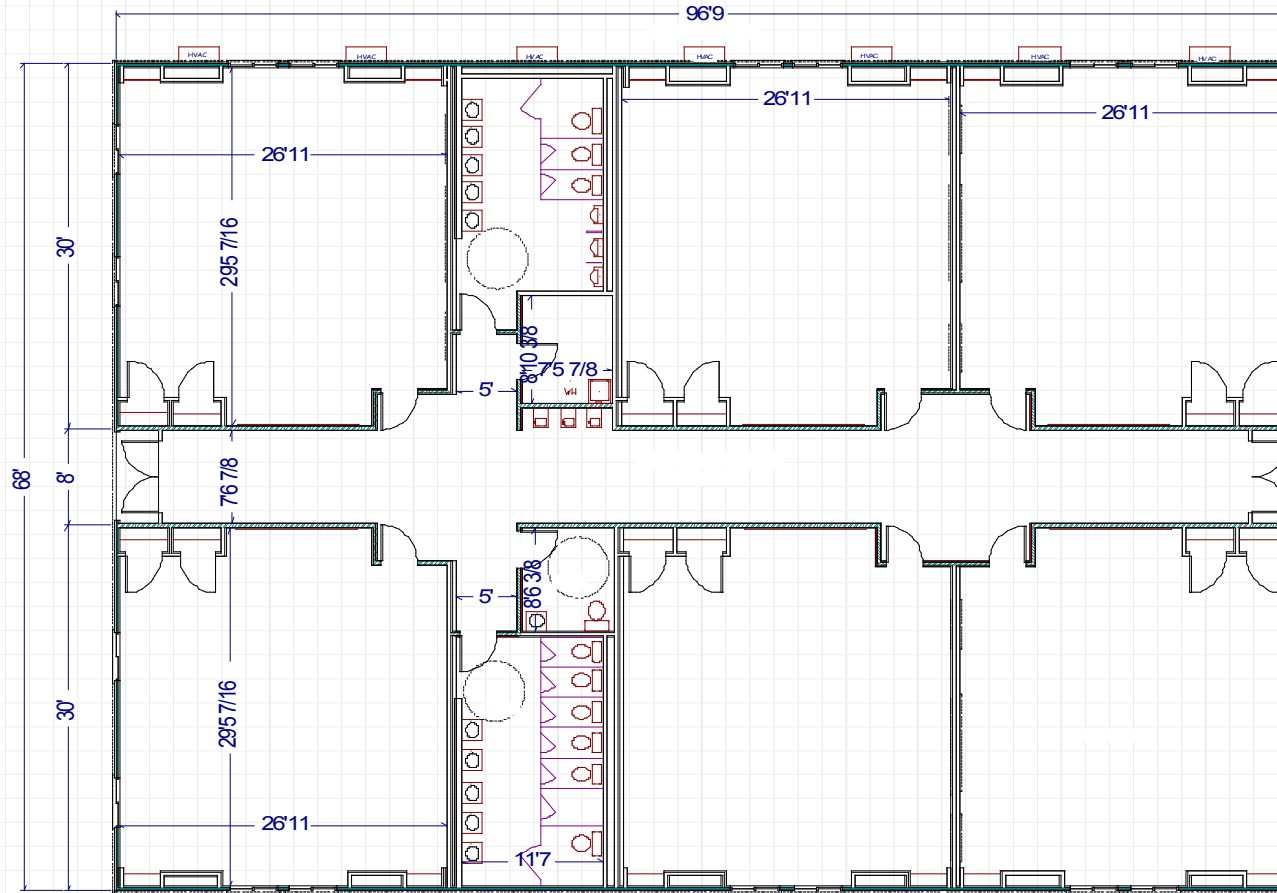

# P Y T H A G O R A S 6 • C L A S S

W H I T L E Y M A N U F A C T U R I N G

CLASSROOMS

**6**

RESTROOMS

•handicapped  
•multi occupant

**3**

EXT. DIMENSION  
*nominal*

**97 x 68**

STUDENT LOAD  
*appx.*

**150**

SQ. FOOTAGE  
*appx.*

**6,596**

**BUILDINGS FOR EDUCATION**  
BY WHITLEY MANUFACTURING

- Relocatable Classroom Buildings
- School Expansions
- Custom, Permanent Schools
- Press Boxes
- Shower & Locker Buildings / Restrooms
- Concessions Facilities