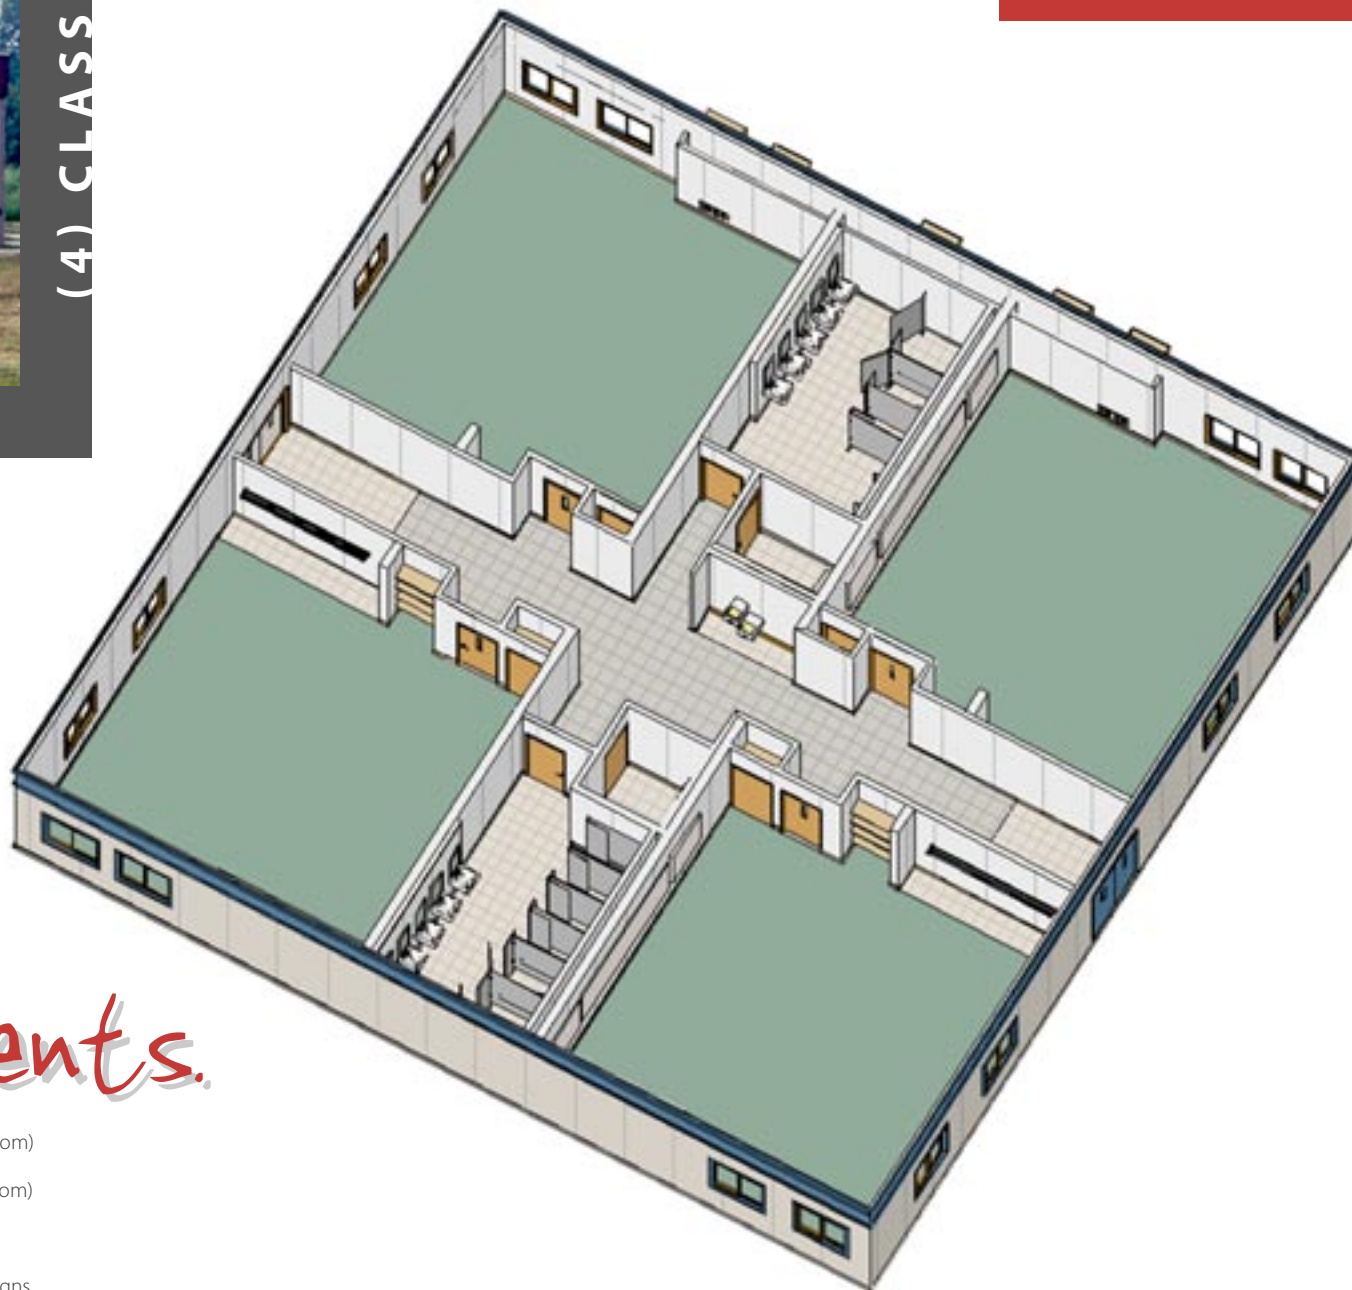

(4) CLASSROOMS