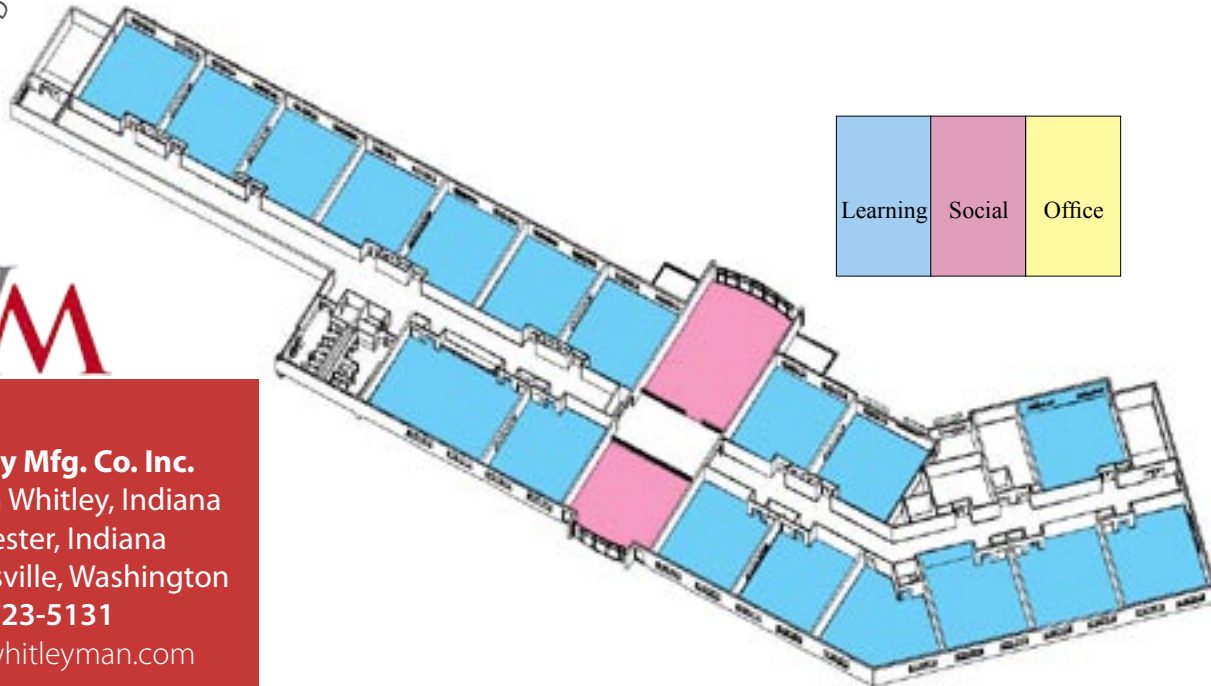

FIRST FLOOR

SECOND FLOOR

EXTERIOR

EXTERIOR

INTERIOR

Whitley Mfg. Co. Inc.
• South Whitley, Indiana
• Rochester, Indiana
• Marysville, Washington
(260) 723-5131
www.whitleyman.com