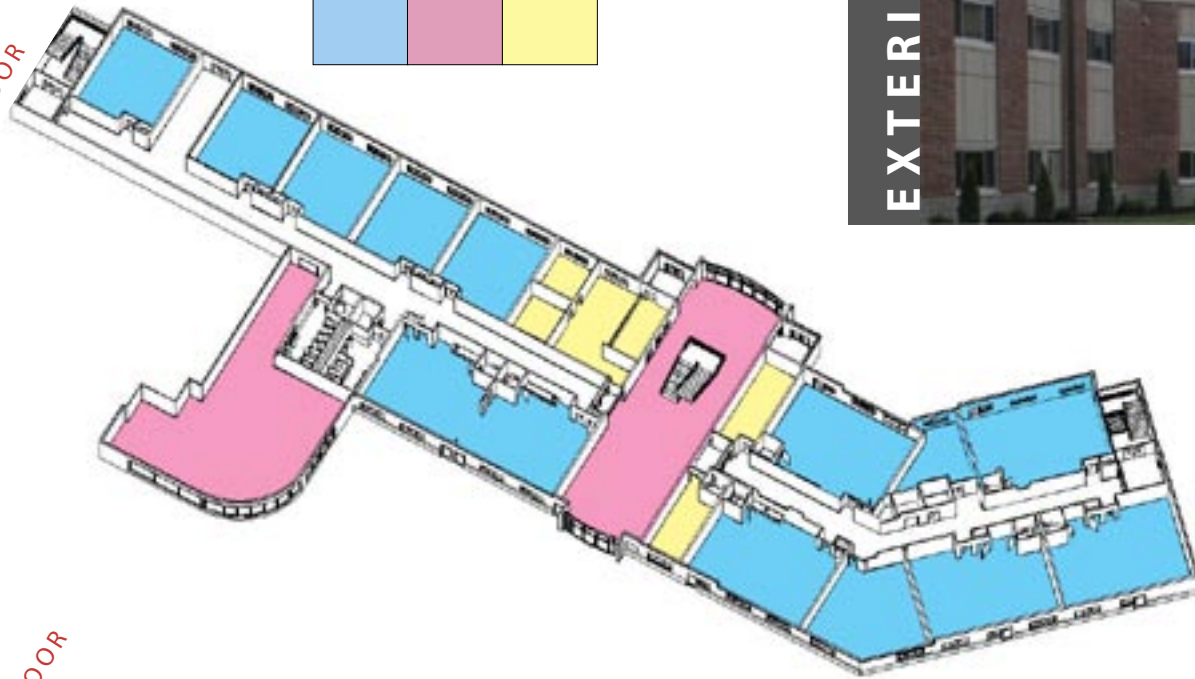

FIRST FLOOR

SECOND FLOOR