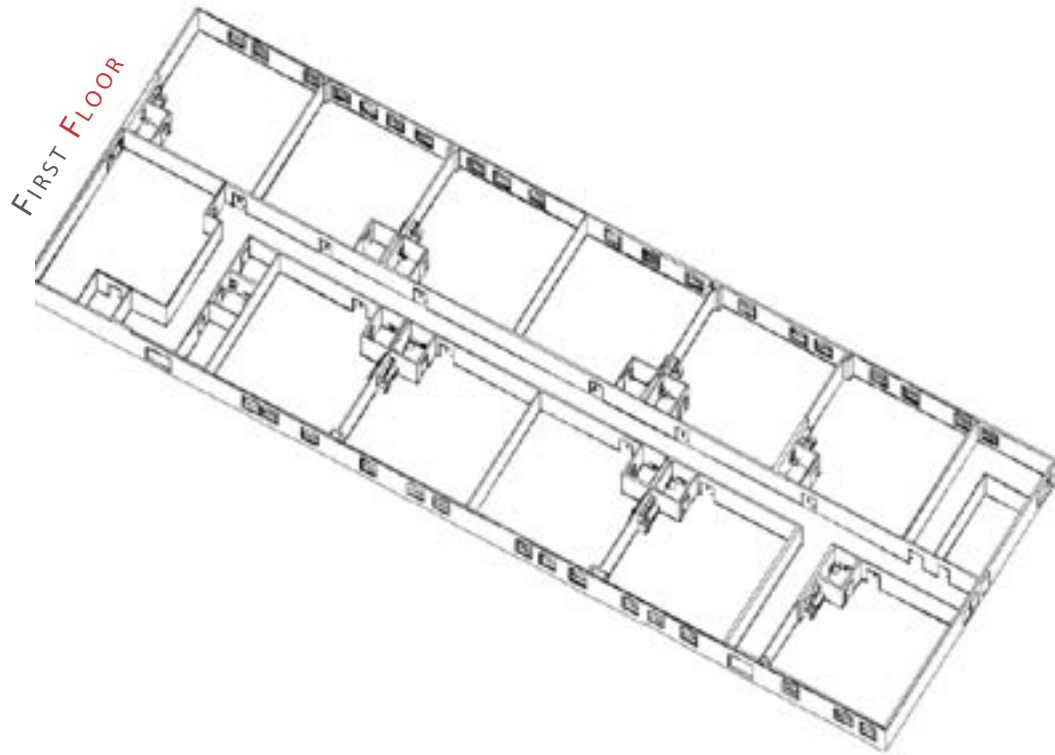

CLASSROOMS	RESTROOMS <i>ADA-compliant</i>	EXT. DIMENSION <i>nominal - 2 story</i>	USE	SQ. FOOTAGE <i>appx.</i>
25	16	218x75	school	32,700

BUILDINGS FOR EDUCATION BY WHITLEY MANUFACTURING

- Relocatable Classroom Buildings
- School Expansions
- Custom, Permanent Schools
- Press Boxes
- Shower & Locker Buildings / Restrooms
- Concessions Facilities