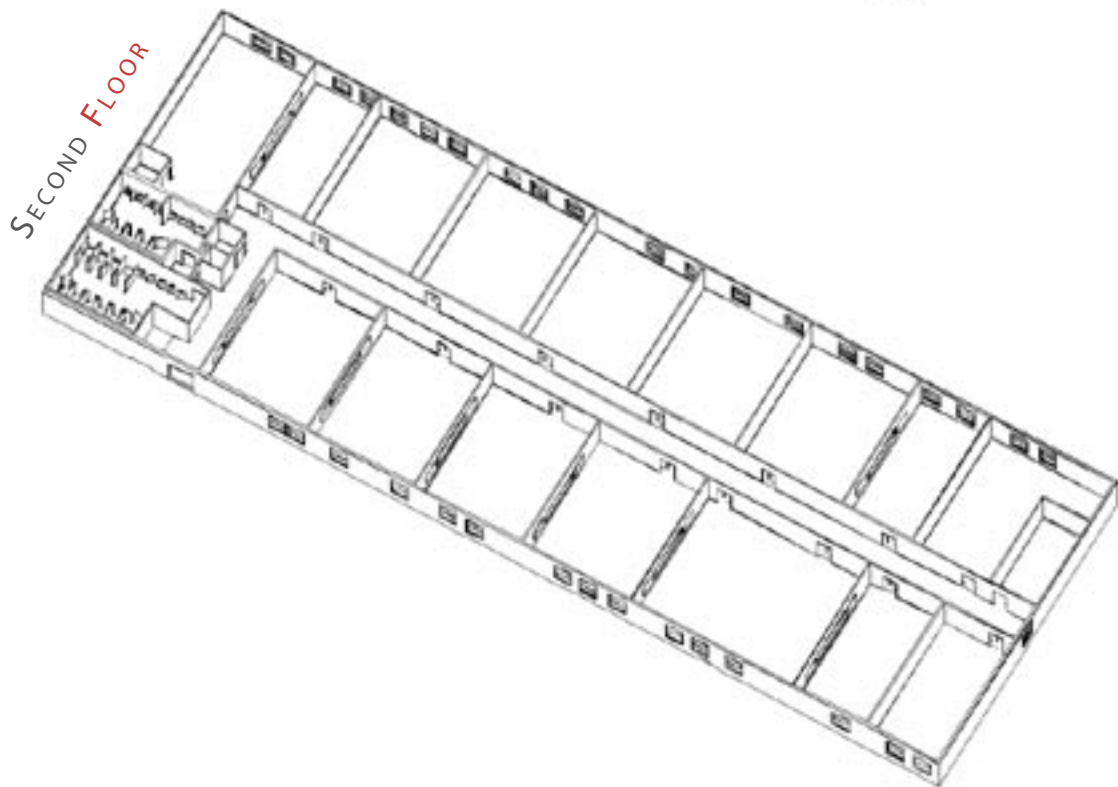

CLASSROOMS	RESTROOMS <i>ADA-compliant</i>	EXT. DIMENSION <i>nominal - 2 story</i>	USE	SQ. FOOTAGE <i>appx.</i>
25	16	218x75	school	32,700

BUILDINGS FOR EDUCATION BY WHITLEY MANUFACTURING

- Relocatable Classroom Buildings
- School Expansions
- Custom, Permanent Schools
- Press Boxes
- Shower & Locker Buildings / Restrooms
- Concessions Facilities