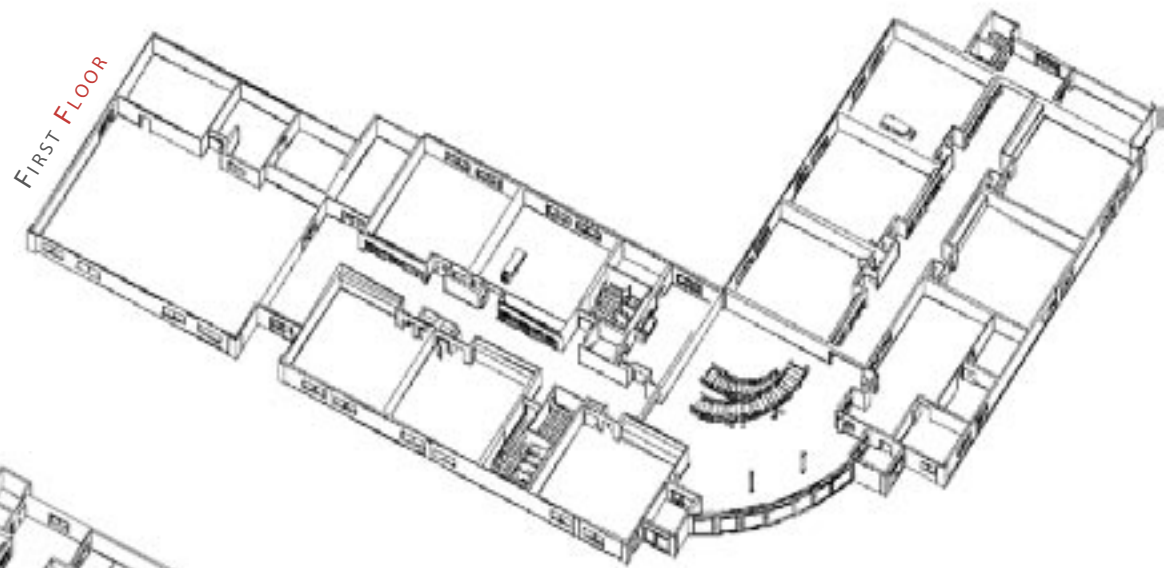

Whitley Mfg. Co. Inc.
• South Whitley, Indiana
• Rochester, Indiana
• Marysville, Washington
(260) 723-5131
www.whitleyman.com