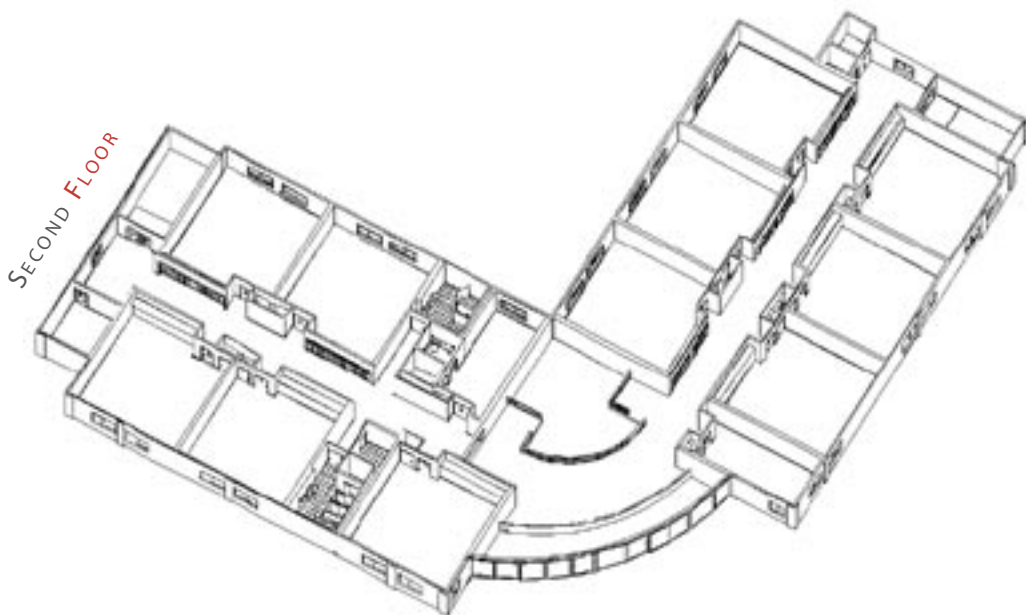

Whitley Mfg. Co. Inc.
• South Whitley, Indiana
• Rochester, Indiana
• Marysville, Washington
(260) 723-5131
www.whitleyman.com