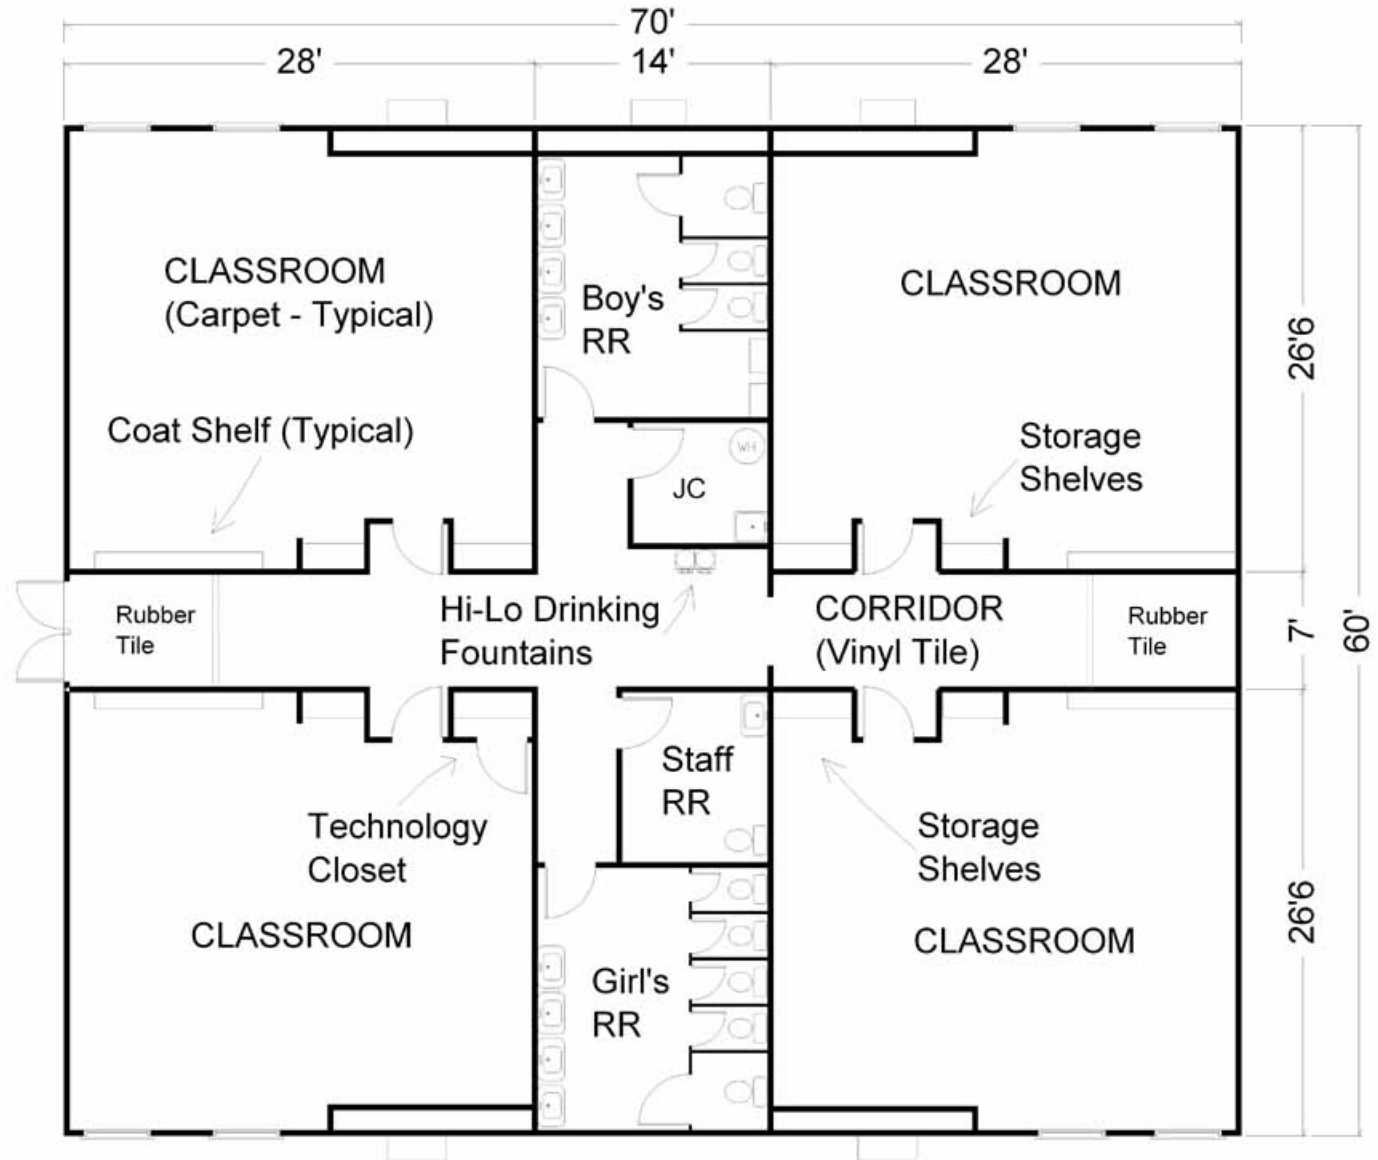

# Available Classrooms

Model # RR 70-60

201 W. First St.  
 South Whitley IN 46787  
 Phone 260-723-5131  
 Fax 260-723-6949  
 E-Mail <whitley@whitleyman.com>  
 Internet <http://www.whitleyman.com>