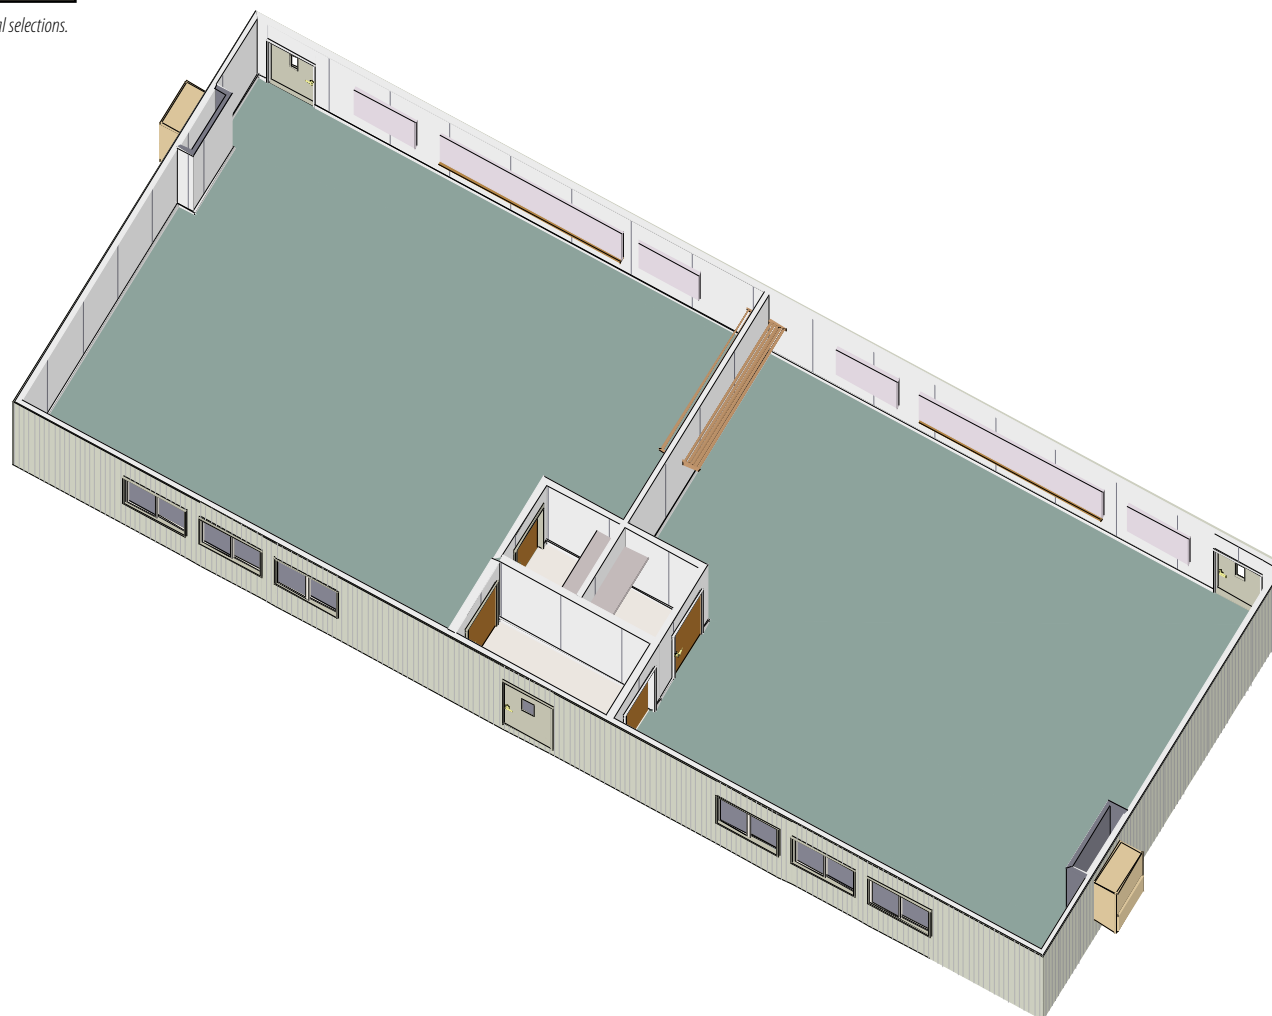

Sample Exterior. Refer to Plan for Building Size & Layout. Refer to specifications for color / material selections.

Includes:

- 4'-0" x 12'-0" Aluminum-framed Marker Boards at each Classroom.
- 4'-0" x 4'-0" Aluminum-framed Vinyl Tack Board (2) at each Classroom.
- 10'-0" Long Coat Rack at each Classroom.
- Spacious 8'-6" Ceiling Heights.
- R-30 Roof Insulation for Energy Efficiency.
- 16 Ga. Commercial Steel Exterior Doors with 6" x 30" Vision Panels.