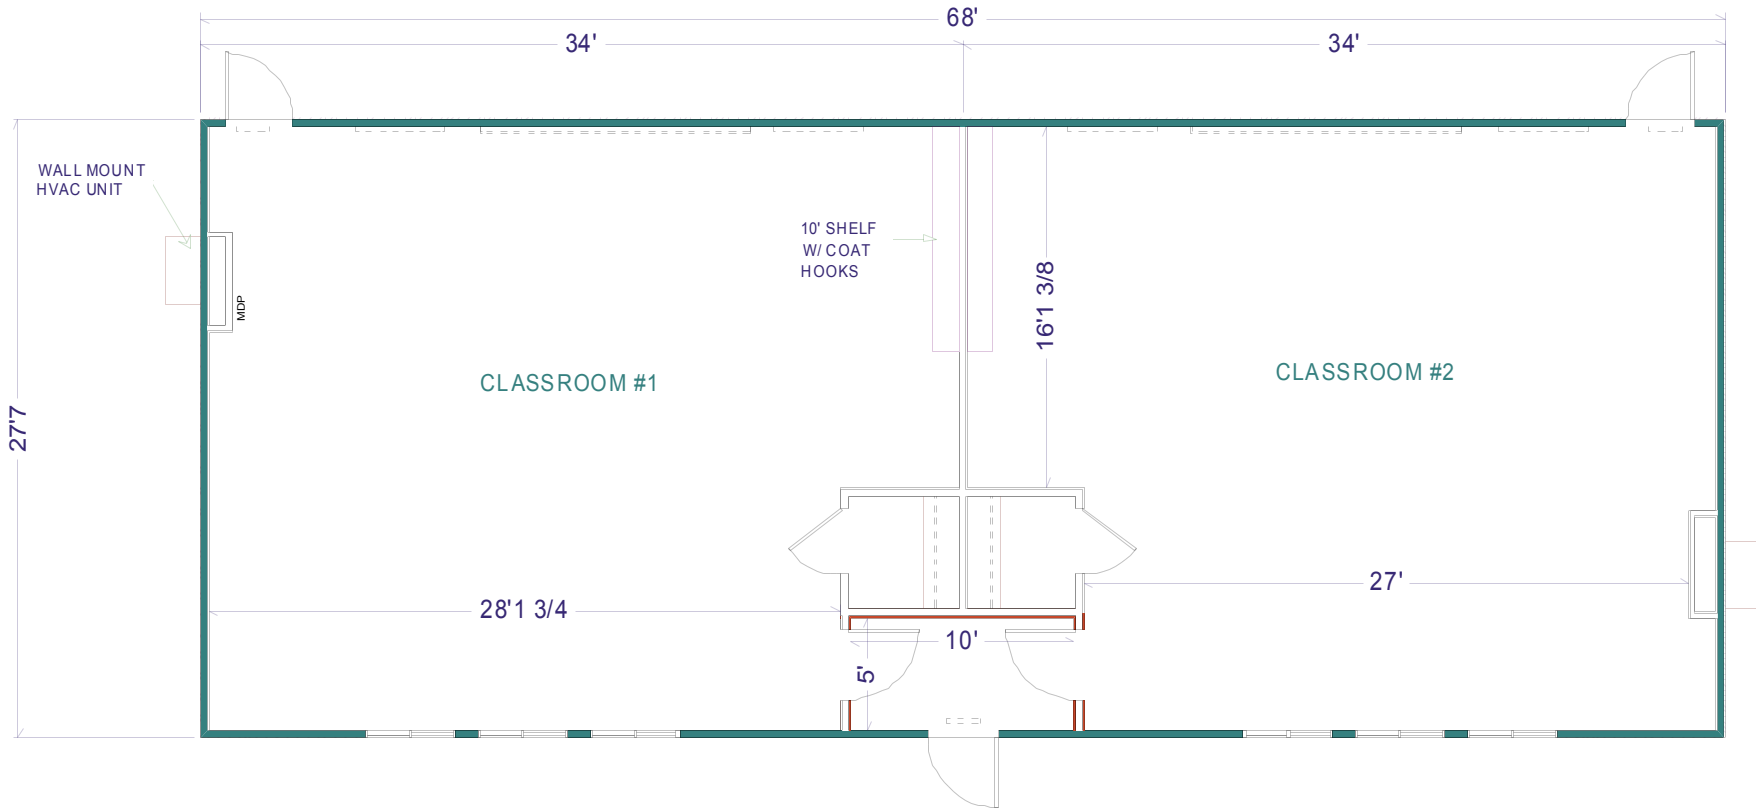

WHITLEY MANUFACTURING CO., INC.

Buildings for Education • (2) Classroom Building

Whitley Mfg. Co., Inc.
South Whitley, IN // Rochester, IN
Marysville, WA
(260) 723-5131
www.whitleyman.com

CLASSROOM BUILDING AVAILABLE FOR IMMEDIATE DELIVERY!