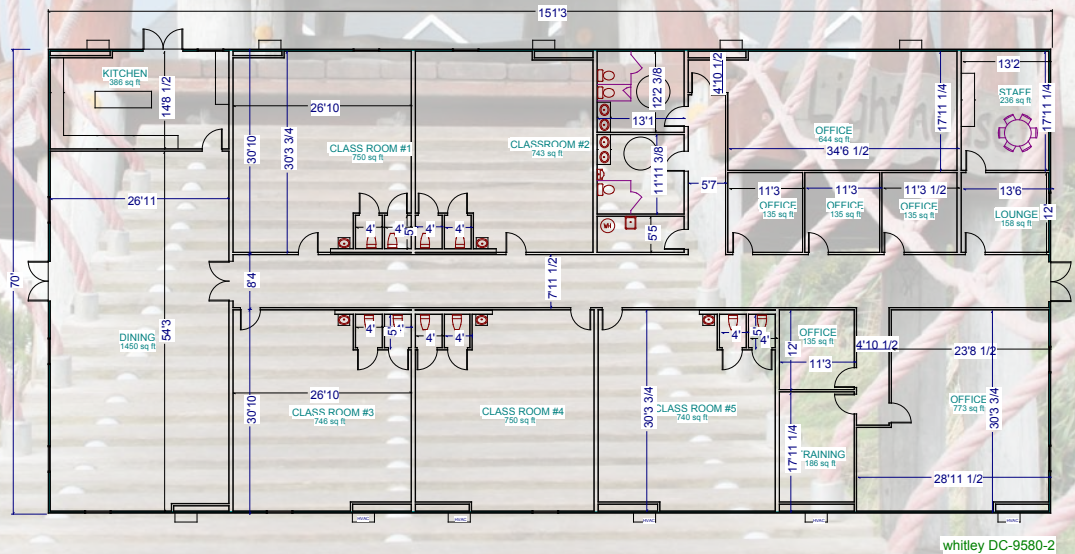

DAYCARE BUILDINGS

SAMPLES PLANS

With Whitley's design expertise, we can tailor any of these sample plans to meet your specific site and occupancy needs. We will also tailor the interior finishes to your desires.

whitley DC-6364-3 4/5/98

DC-7689-2 9/24/98

SAMPLES PLANS

With Whitley's design expertise, we can tailor any of these sample plans to meet your specific site and occupancy needs. We will also tailor the interior finishes to your desires.