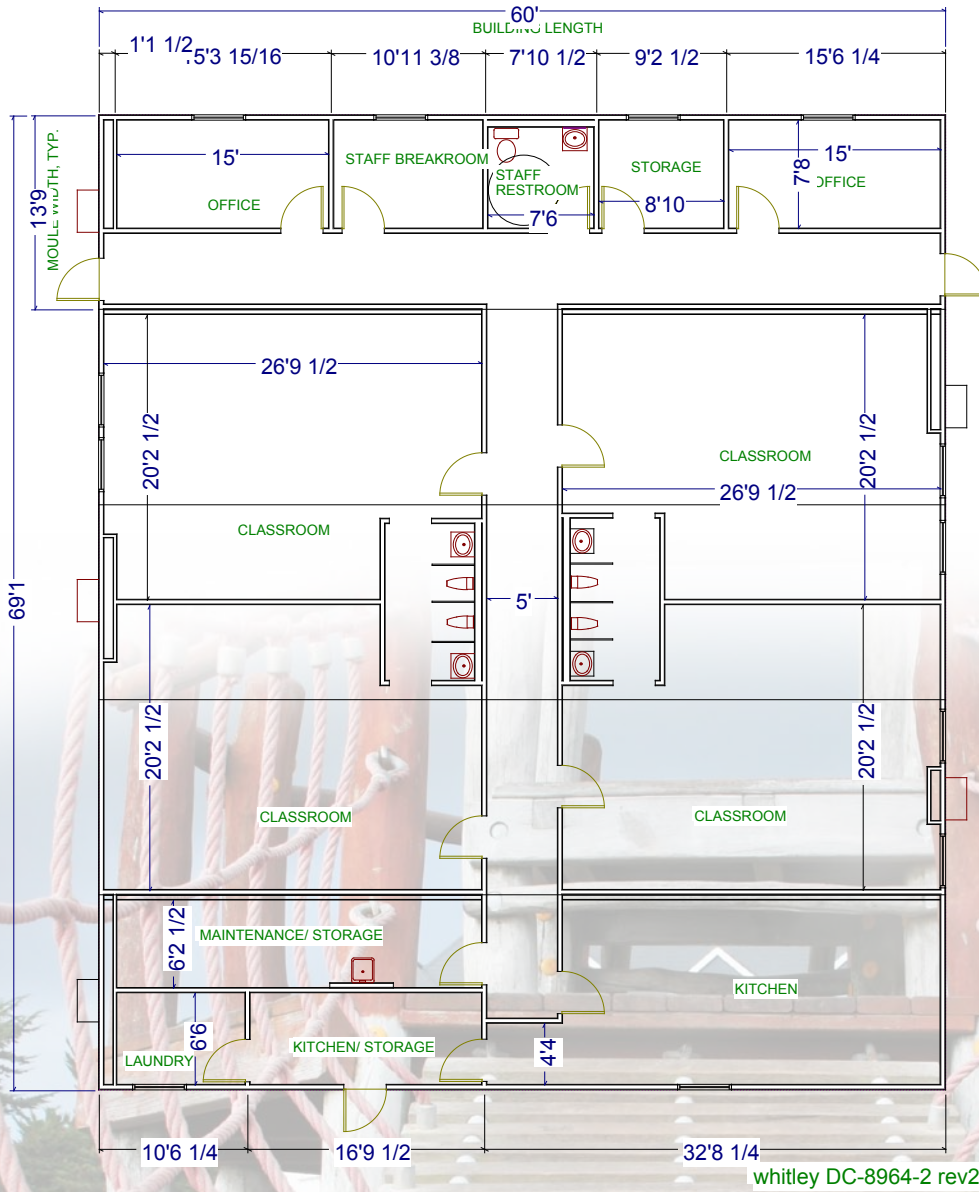

SAMPLES P L A N S

With Whitley's design expertise, we can tailor any of these sample plans to meet your specific site and occupancy needs. We will also tailor the interior finishes to your desires.

Whitley Manufacturing

260.723.5131

- **South Whitley, IN**
- **Rochester, IN**
- **Marysville, WA**