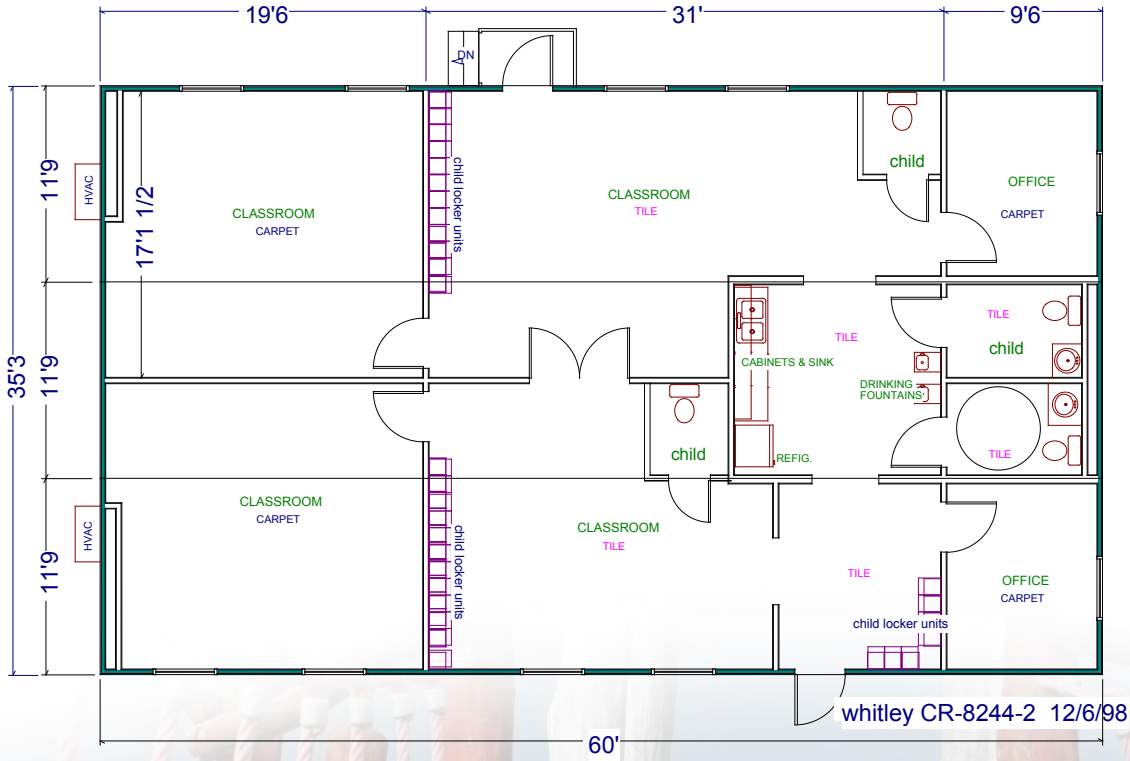

DAYCARE BUILDINGS

SAMPLES PLANS

With Whitley's design expertise, we can tailor any of these sample plans to meet your specific site and occupancy needs. We will also tailor the interior finishes to your desires.

whitley DC-6364-3 4/5/98

DC-7689-2 9/24/98

SAMPLES PLANS

With Whitley's design expertise, we can tailor any of these sample plans to meet your specific site and occupancy needs. We will also tailor the interior finishes to your desires.