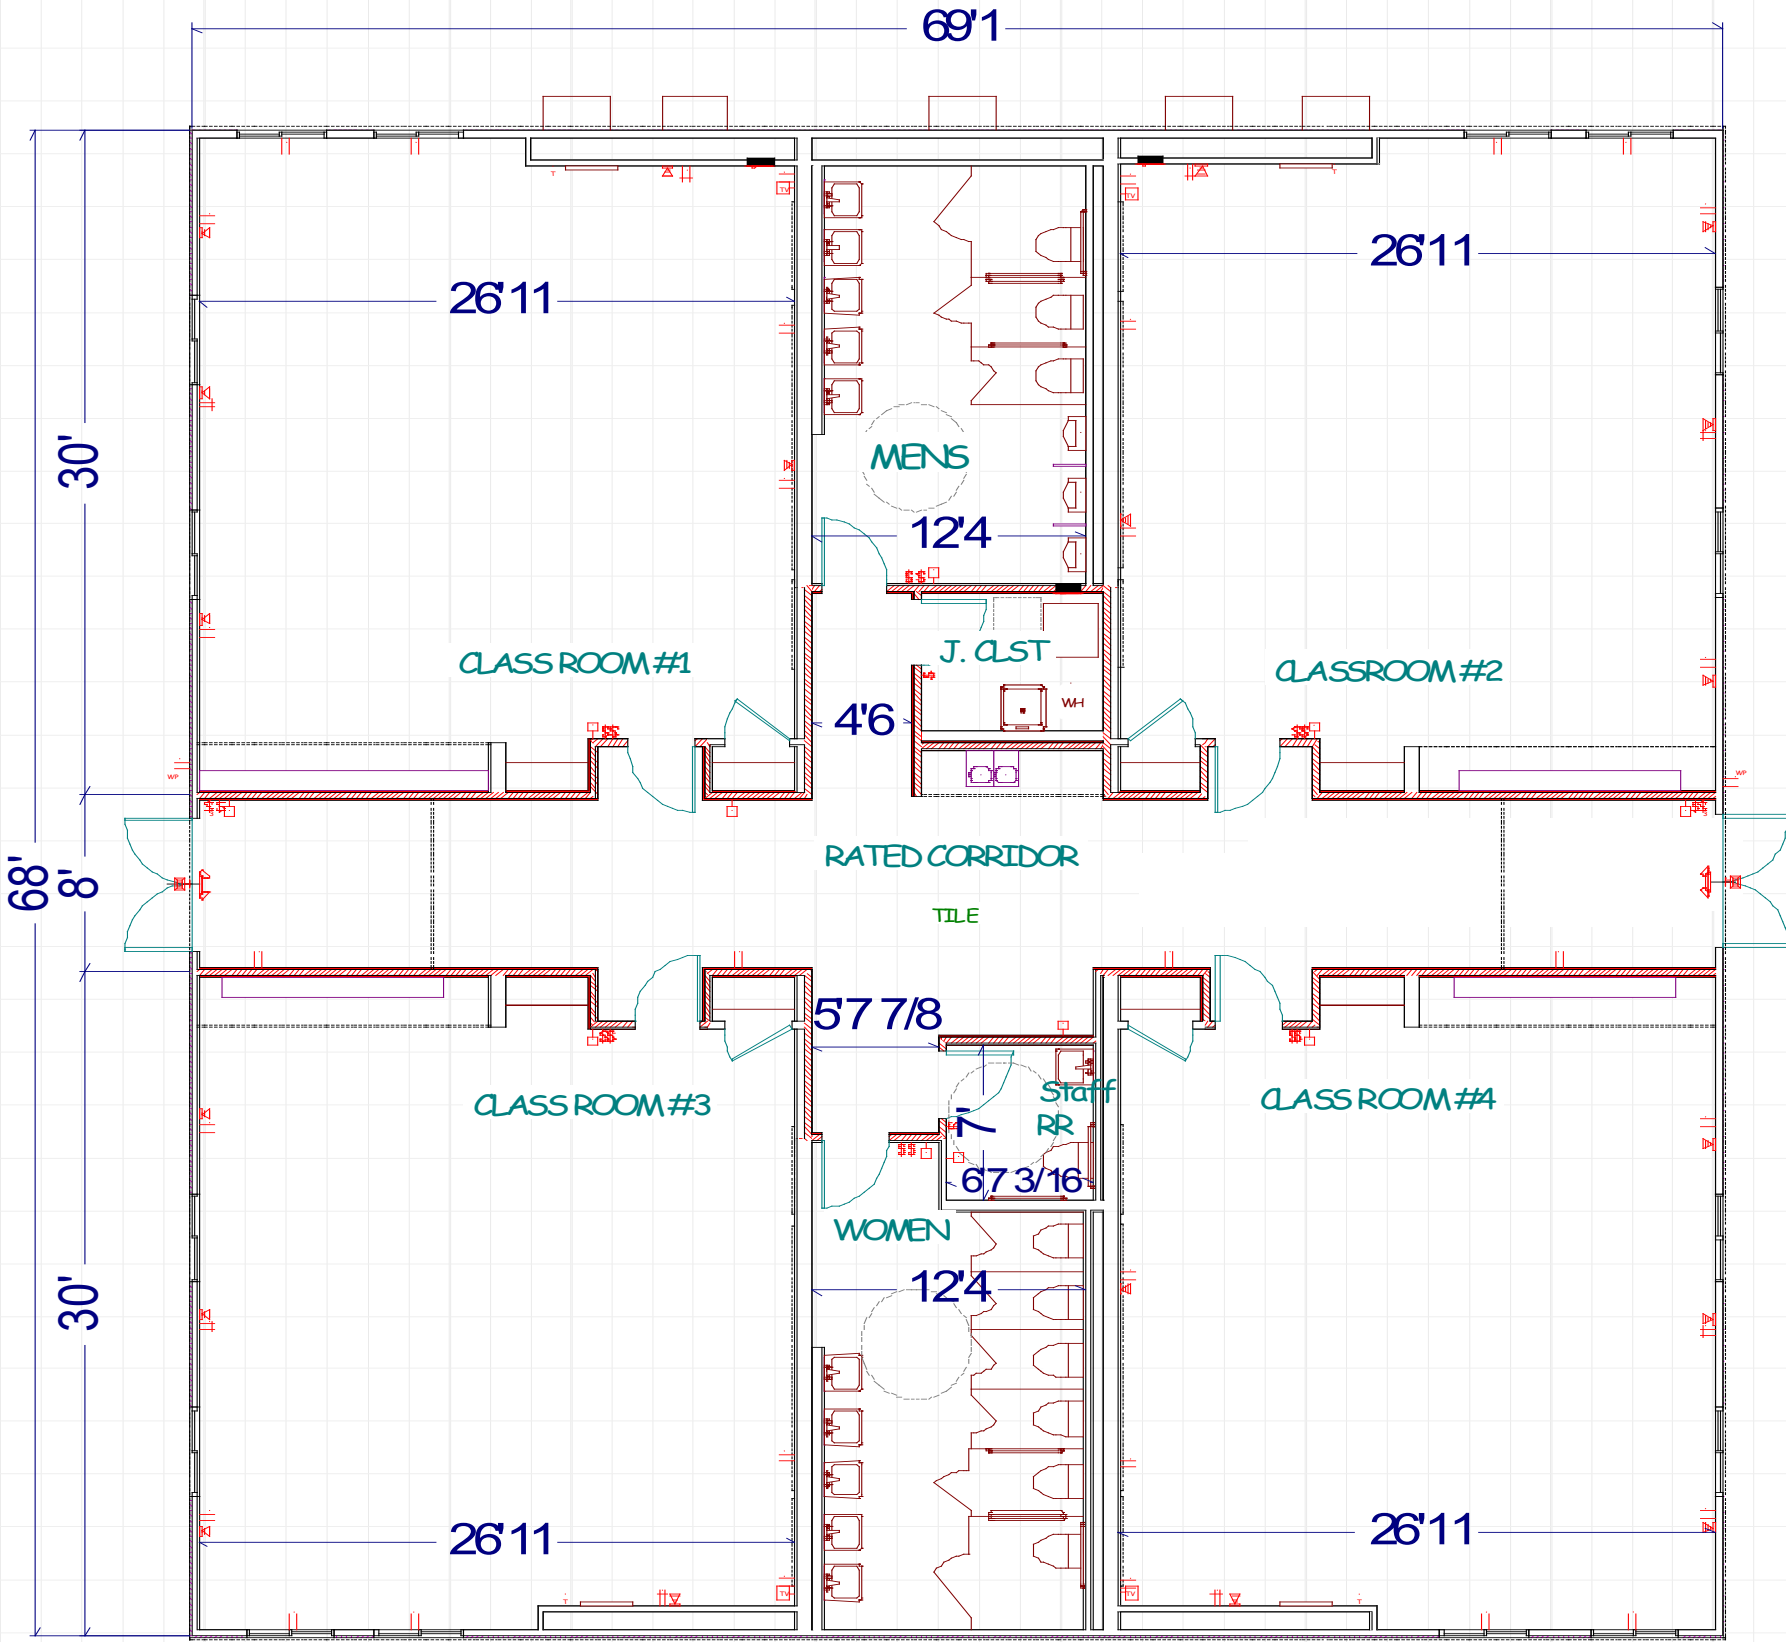

ARISTOTLE

4 • CLASSROOM

**ARISTOTLE (4) •**  
**260.723.5131**  
**WWW.WHITLEYMAN.COM**

whitleyCR-11537-48

(4) CLASSROOMS

ARISTOTLE PLUS

**ARISTOTLE PLUS (4) •**  
**260.723.5131**  
**WWW.WHITLEYMAN.COM**

(6) CLASSROOM

PYTHAGORAS

**PYTHAGORAS (6) •**  
**260.723.5131**  
**WWW.WHITLEYMAN.COM**

whitley CR-196 X72-48

(12) CLASSROOMS

CICERO

CICERO (12) •  
 260.723.5131  
 WWW.WHITLEYMAN.COM