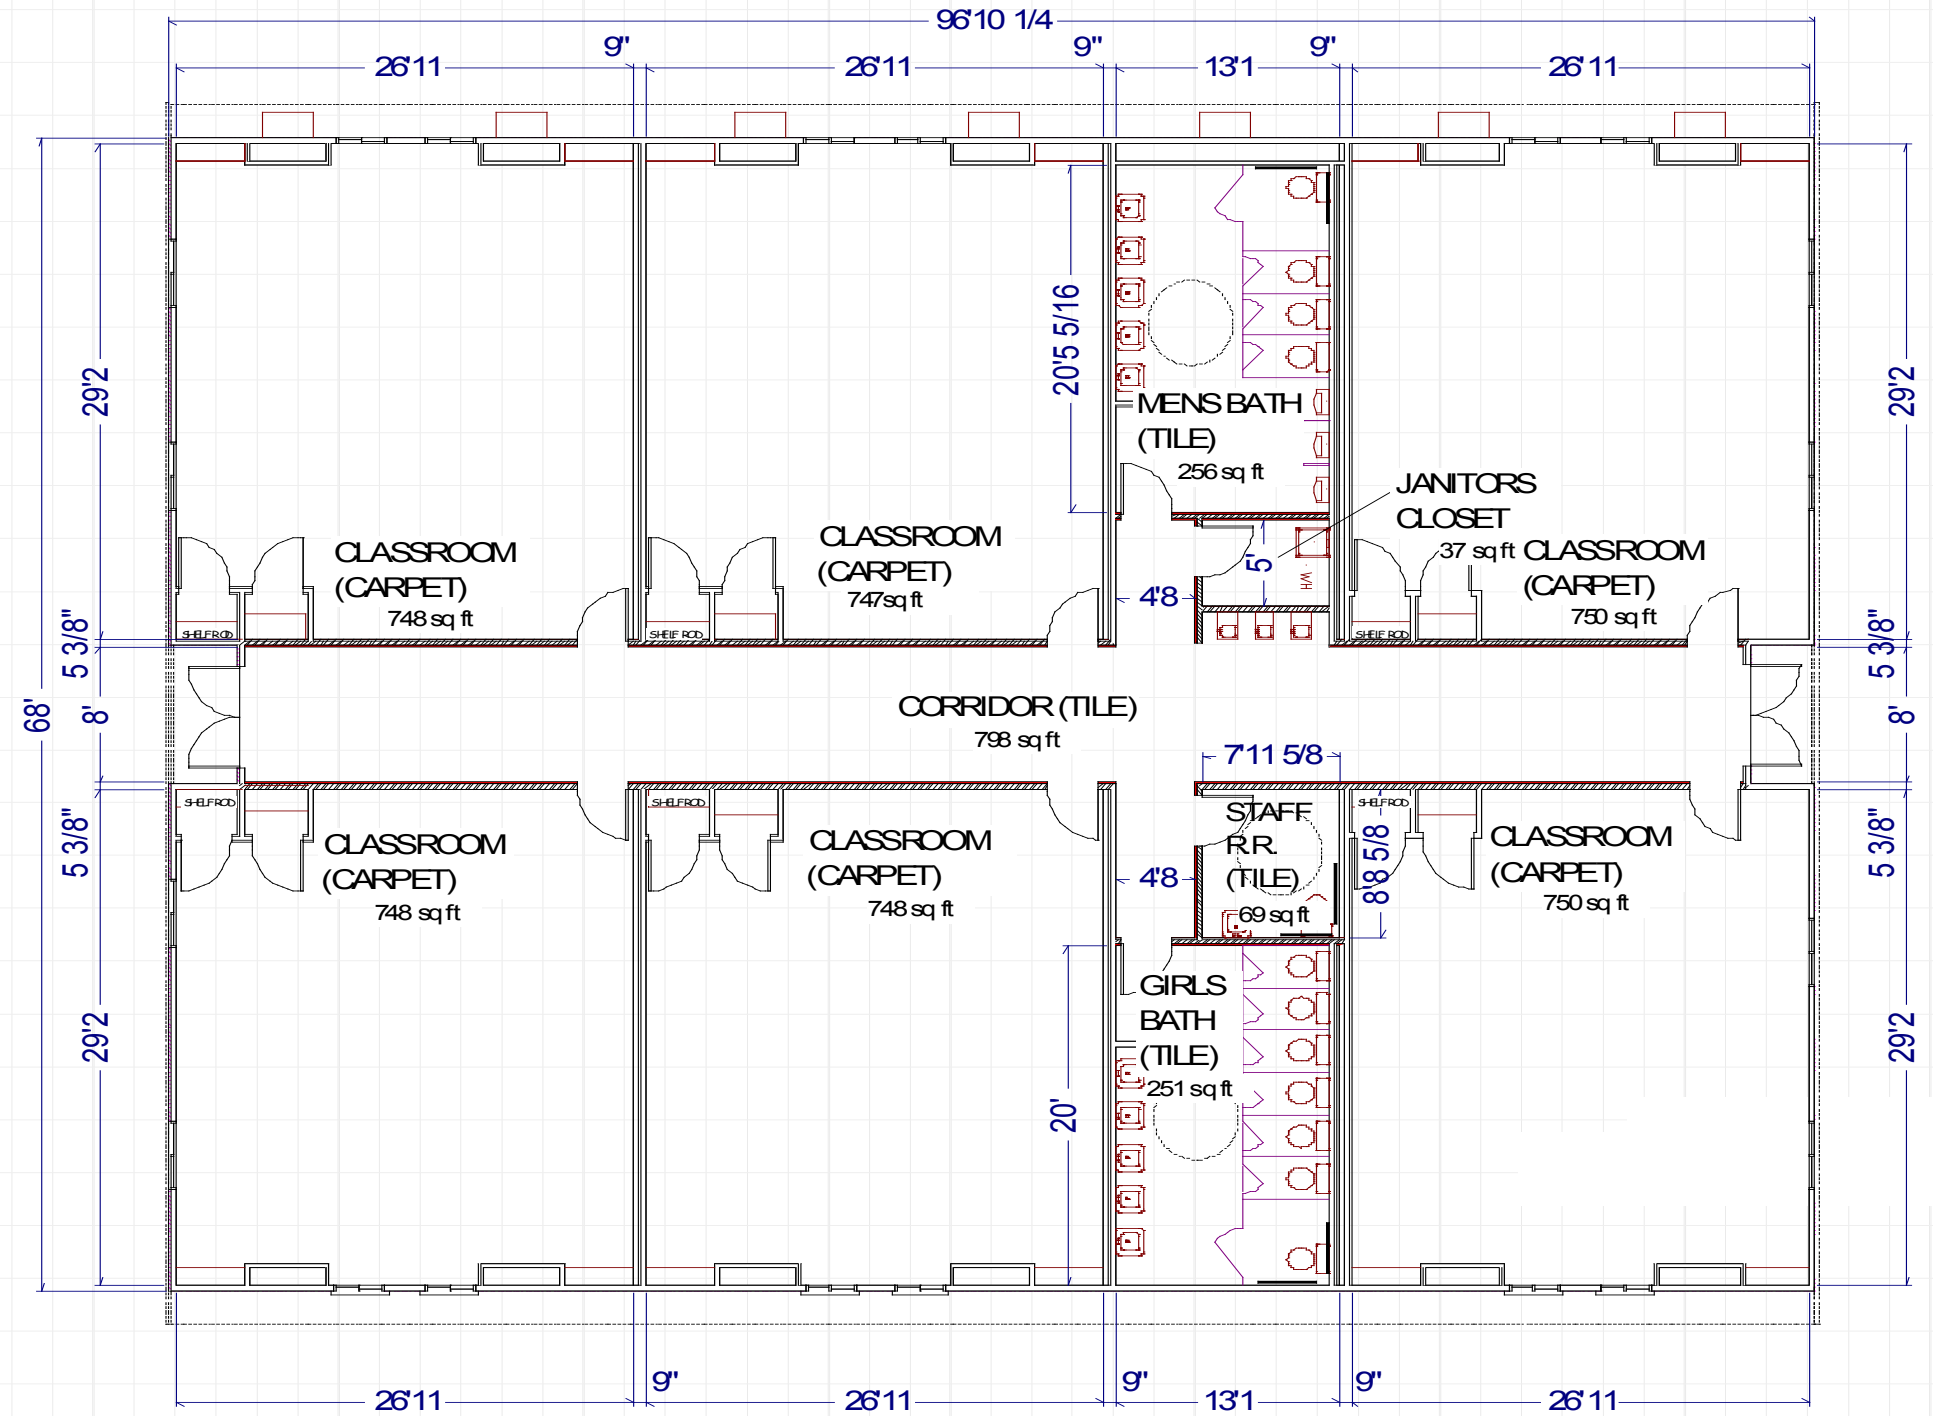

(6) CLASSROOM

PYTHAGORAS

PYTHAGORAS (6) •
260.723.5131
WWW.WHITLEYMAN.COM