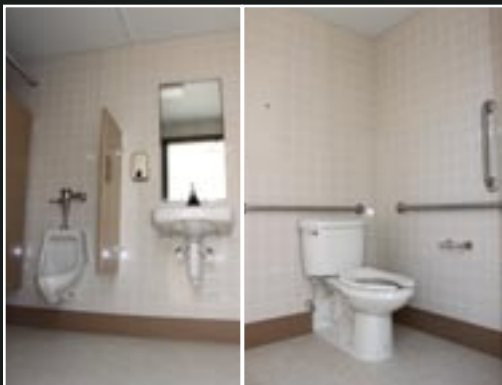

NOM. SIZE: 8'-0" W x 20'-0" L

NOM. SFT: 160 SFT

FLOORLESS / SLAB-ON-GRADE OPTION AVAILABLE

For installation on a site-poured slab.

All fixtures and accessories are factory installed.

Simply set the building on the slab, fasten, connect utilities, install trim, seal concrete flooring, and then open for use!