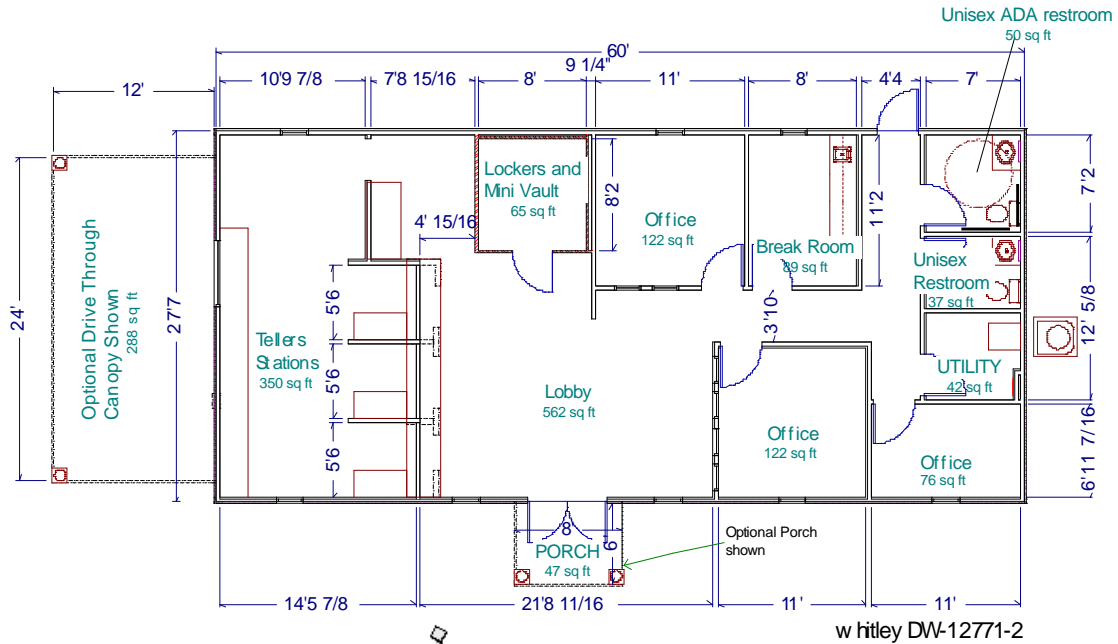

Model # DW-12771-2

BANK BUILDINGS

Photos are for illustration - see model # specifications for actual items and finishes..

201 W. First St.
 South Whitley IN 46787
 Phone 260-723-5131
 Fax 260-723-6949
 E-Mail <whitley@whitleyman.com>
 Internet <http://www.whitleyman.com>

Whitley—Model DW-12771-2

South Whitley IN Marysville WA, Rochester, IN

whitley 12/03