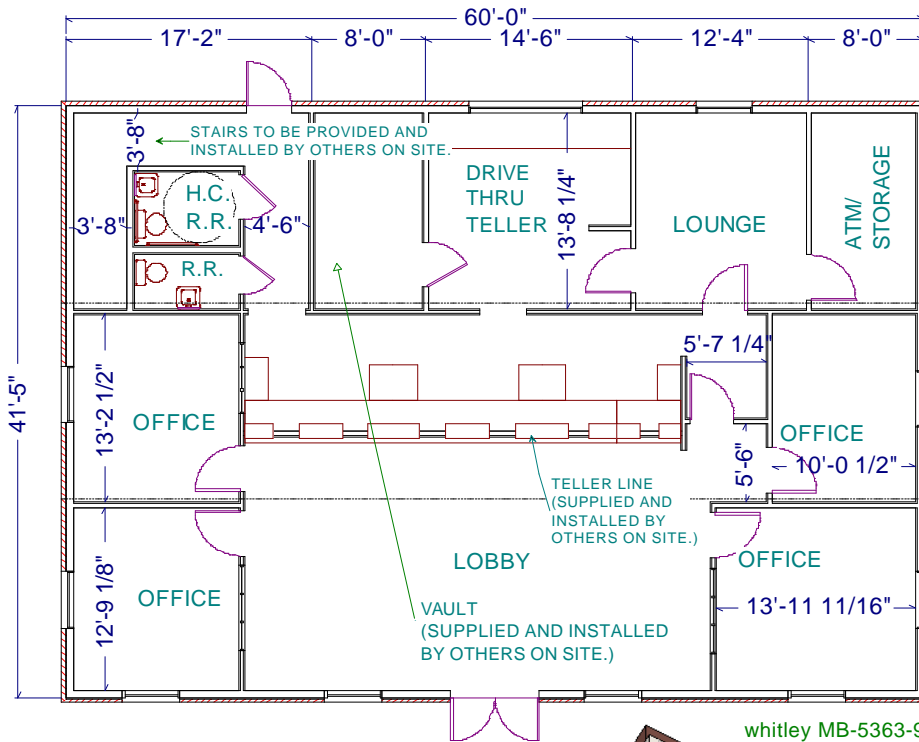

Model # MB-5363-99
First Floor

BANK BUILDINGS

Photos are for illustration - see model # specifications for actual items and finishes..

whitley MB-5363-99
 FIRST FLOOR

201 W. First St.
 South Whitley IN 46787
 Phone 260-723-5131
 Fax 260-723-6949
 E-Mail <whitley@whitleyman.com>
 Internet <http://www.whitleyman.com>

Whitley—Model 5363-99
 First Floor

South Whitley IN Marysville WA, Rochester, IN

whitley 12/03