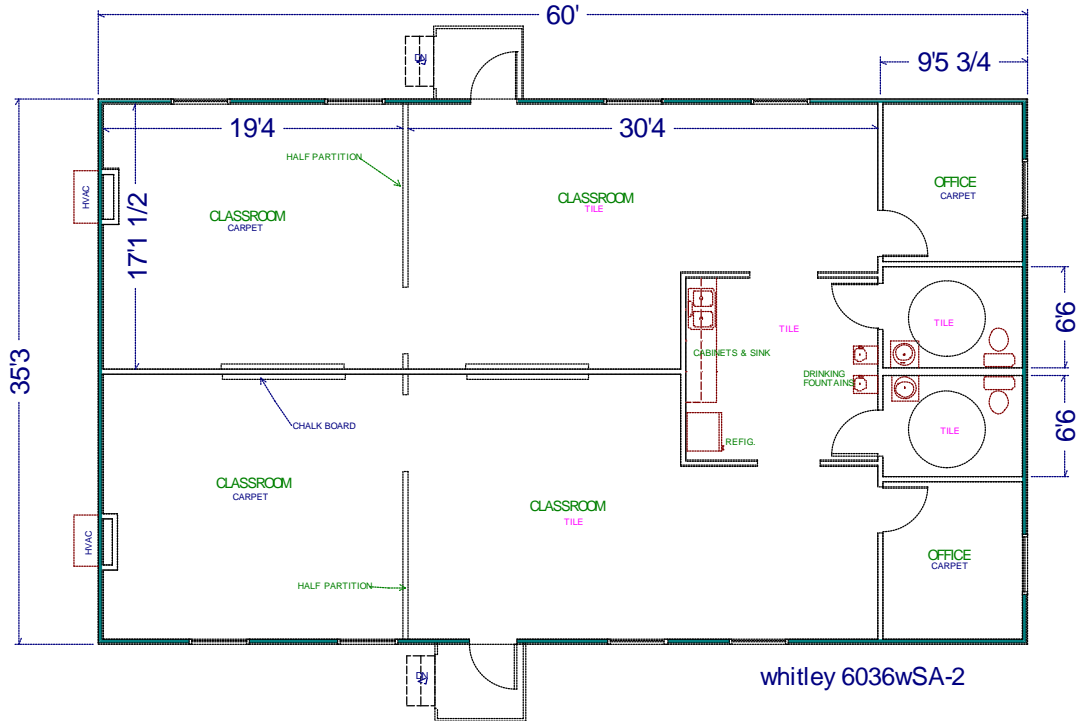

Day Care - Child Care

Whitley Model DC - 6036wsa

Photos are for illustration - see model # specifications for actual items and finishes..

See our web site
(www.whitleyman.com) for:

- additional floor plans.
- specifications.
- installation information.
- interior and exterior finishes.
- loan calculator.
- photos and floor plans album.
- other information regarding modular buildings.