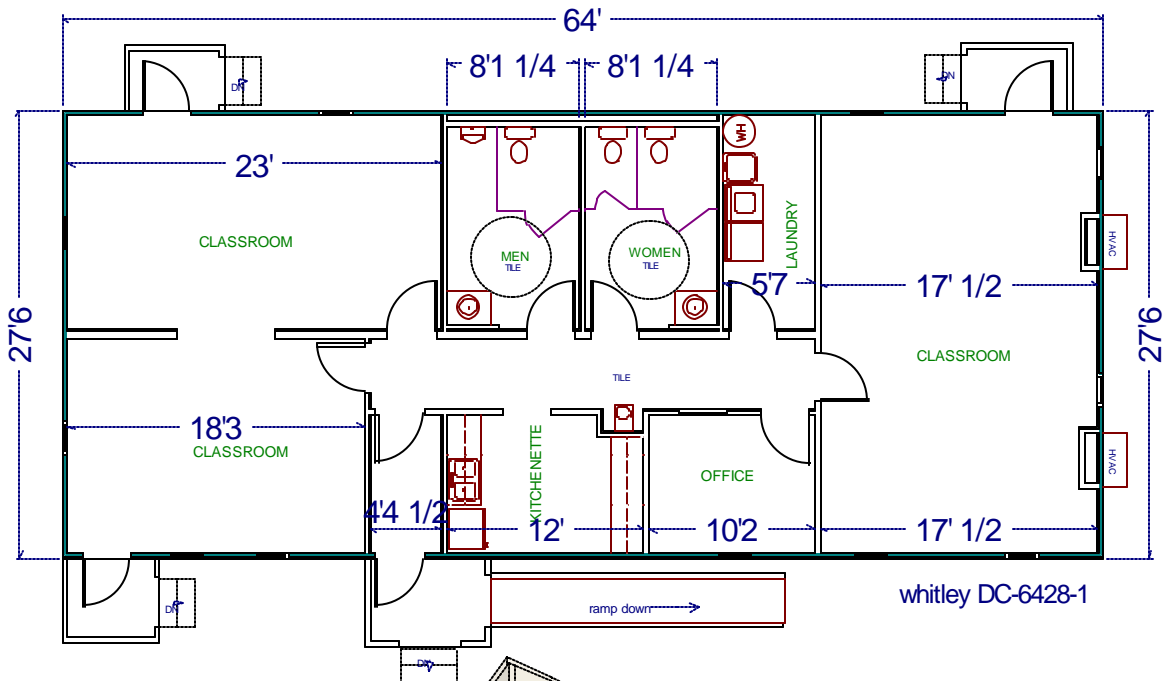

Day Care - Child Care

Whitley Model DC - 6428-1 1760Ft. Sq.

Photos are for illustration - see model # specifications for actual items and finishes..

See our web site
(www.whitleyman.com) for:

- additional floor plans.
- specifications.
- installation information.
- interior and exterior finishes.
- loan calculator.
- photos and floor plans album.
- other information regarding modular buildings.