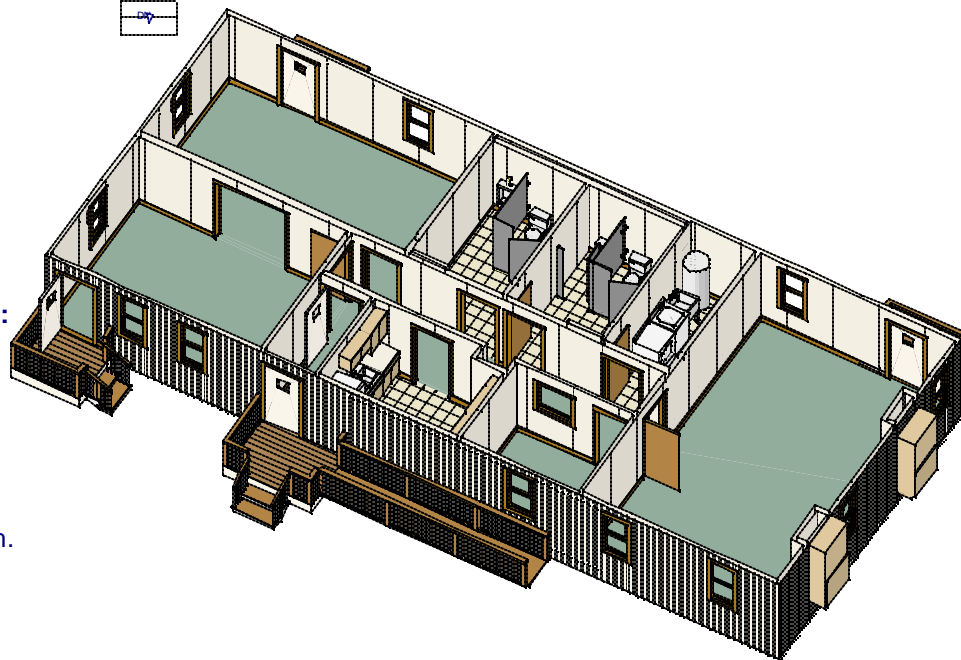

Day Care - Child Care

Whitley Model DC - 6428-1 1760Ft. Sq.

Photos are for illustration - see model # specifications for actual items and finishes..

See our web site
(www.whitleyman.com) for:

- additional floor plans.
- specifications.
- installation information.
- interior and exterior finishes.
- loan calculator.
- photos and floor plans album.
- other information regarding modular buildings.