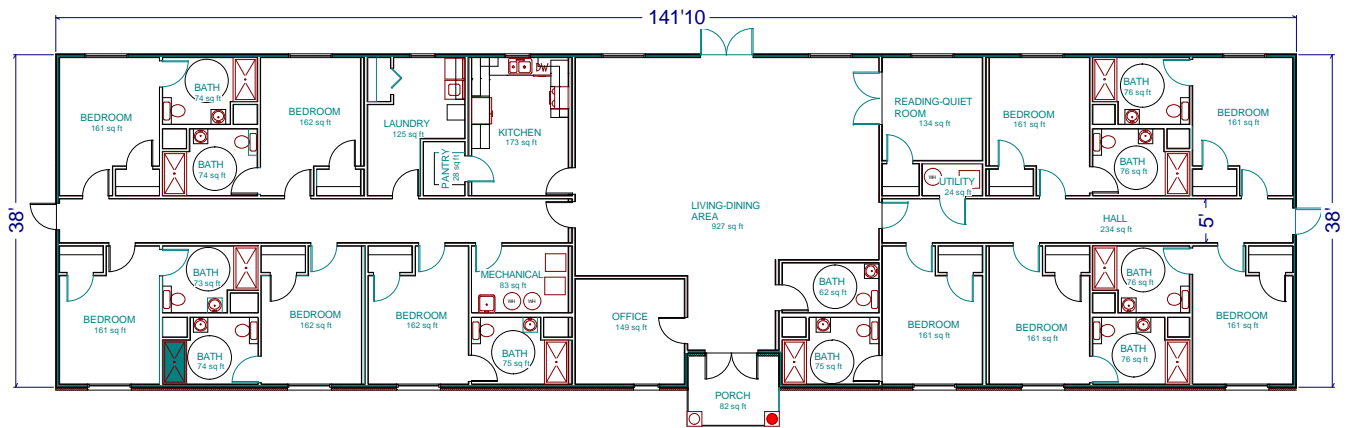

Dormitories and Group Homes

Whitley Model AL-10 (10 rooms) 5396 Ft.Sq.

Photos are for illustration - see model # specifications for actual items and finishes..

See our web site
(www.whitleyman.com) for:

- additional floor plans.
- specifications.
- installation information.
- interior and exterior finishes.
- loan calculator.
- photos and floor plans album.
- other information regarding modular buildings.