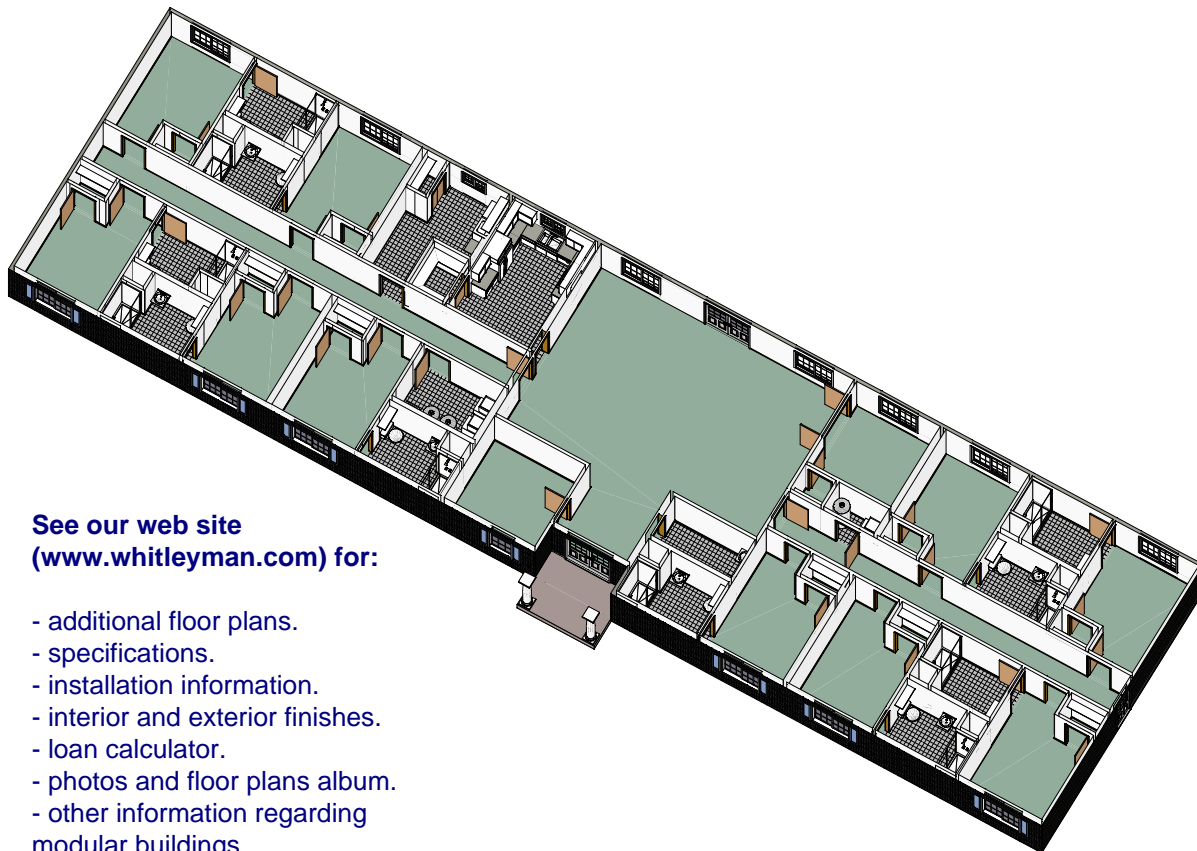

Dormitories and Group Homes

Whitley Model AL-10 (10 rooms) 5396 Ft.Sq.

Photos are for illustration - see model # specifications for actual items and finishes..

See our web site
(www.whitleyman.com) for:

- additional floor plans.
- specifications.
- installation information.
- interior and exterior finishes.
- loan calculator.
- photos and floor plans album.
- other information regarding modular buildings.