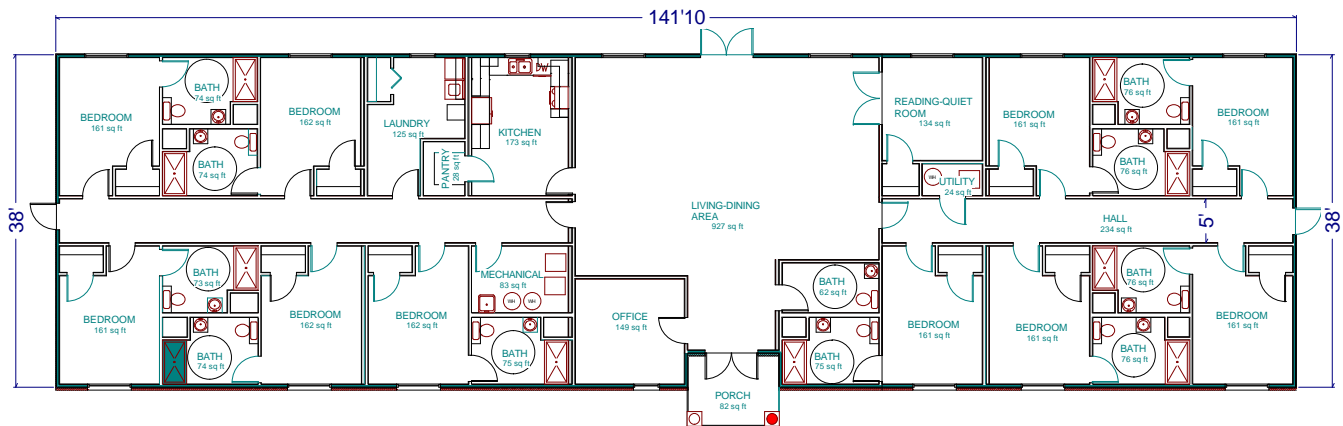

Dormitories and Group Homes

Whitley Model AL-10 (10 rooms) 5396 Ft.Sq.

Photos are for illustration - see model # specifications for actual items and finishes..

See our web site
(www.whitleyman.com) for:

- additional floor plans.
- specifications.
- installation information.
- interior and exterior finishes.
- loan calculator.
- photos and floor plans album.
- other information regarding modular buildings.