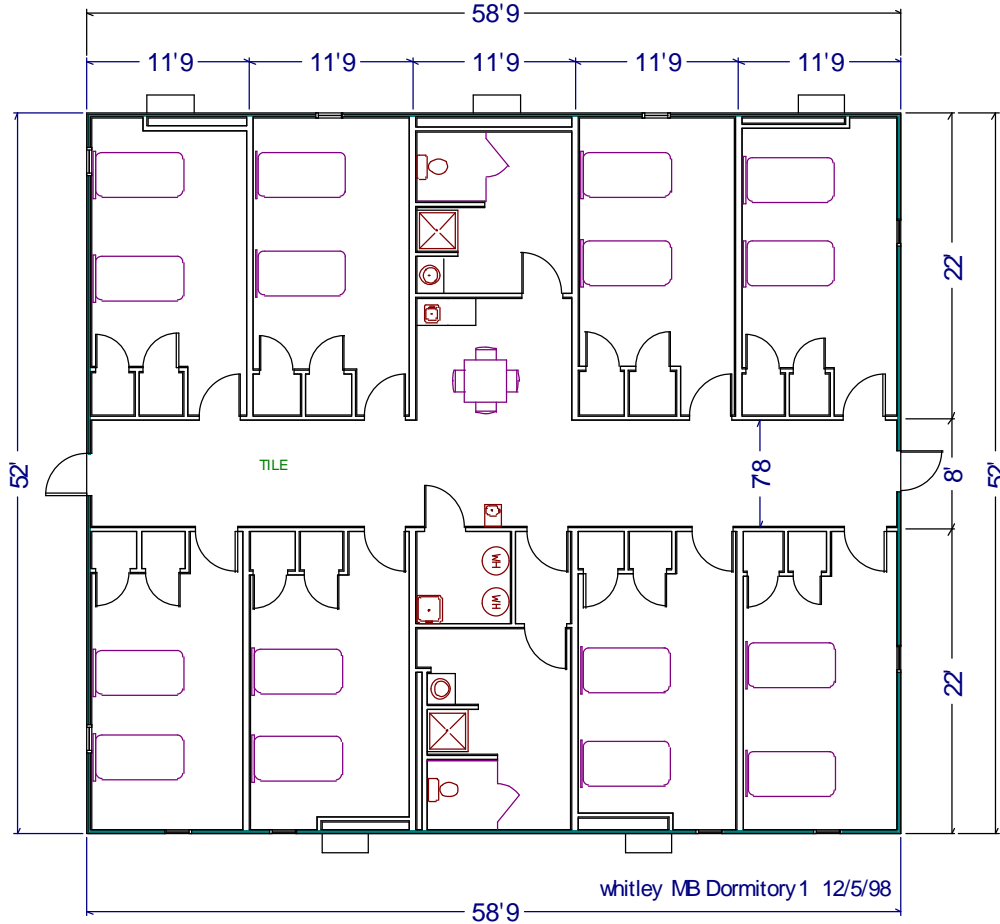

Dormitories and Group Homes

Whitley Model MB-8 - 3055

Photos are for illustration - see model # specifications for actual items and finishes..

See our web site
(www.whitleyman.com) for:

- additional floor plans.
- specifications.
- installation information.
- interior and exterior finishes.
- loan calculator.
- photos and floor plans album.
- other information regarding modular buildings.