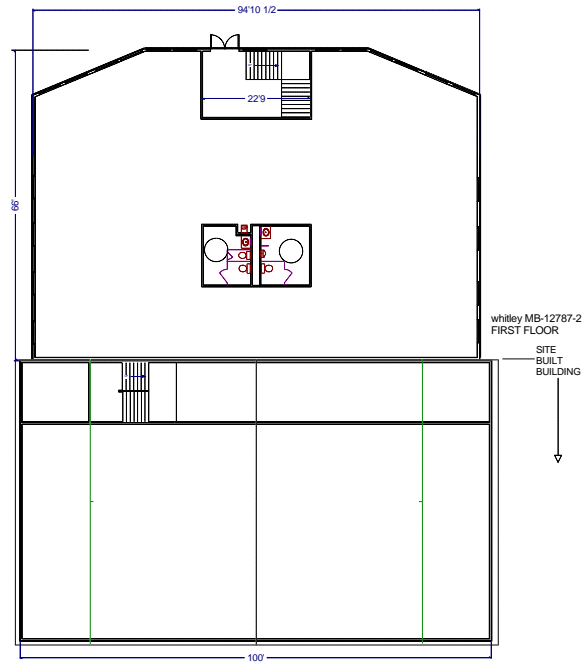

Multi-stories Buildings

Whitley Model MB-12787-2 12,540 Ft.Sq.

Photos are for illustration - see model # specifications for actual items and finishes..

See our web site
(www.whitleyman.com) for:

- additional floor plans.
- specifications.
- installation information.
- interior and exterior finishes.
- loan calculator.
- photos and floor plans album.
- other information regarding modular buildings.