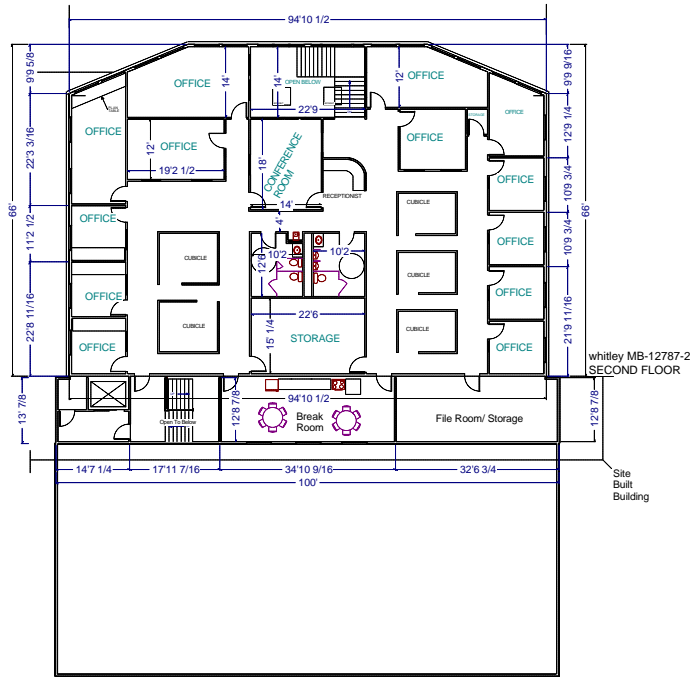

Multi-stories Buildings

Whitley Model MB-12787-2 12,540 Ft.Sq.

Photos are for illustration - see model # specifications for actual items and finishes..

See our web site
(www.whitleyman.com) for:

- additional floor plans.
- specifications.
- installation information.
- interior and exterior finishes.
- loan calculator.
- photos and floor plans album.
- other information regarding modular buildings.