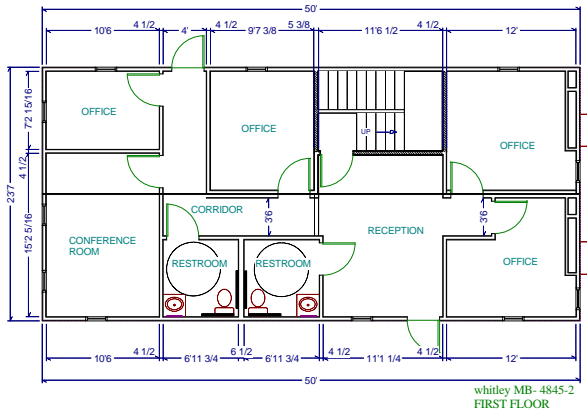

Multi-stories Buildings

Whitley Model MB-4845-2 2,000Ft.Sq.

Photos are for illustration - see model # specifications for actual items and finishes..

See our web site
(www.whitleyman.com) for:

- additional floor plans.
- specifications.
- installation information.
- interior and exterior finishes.
- loan calculator.
- photos and floor plans album.
- other information regarding modular buildings.