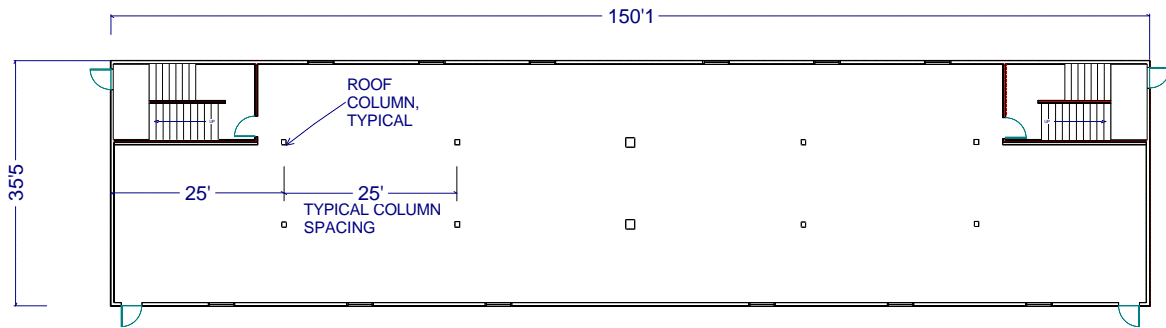

Multi-stories Buildings

Whitley Model MB-9750-2 10,650 Ft.Sq.

Photos are for illustration - see model # specifications for actual items and finishes..

See our web site
(www.whitleyman.com) for:

- additional floor plans.
- specifications.
- installation information.
- interior and exterior finishes.
- loan calculator.
- photos and floor plans album.
- other information regarding 201 W. First Street S. Whitley, IN 46787 Phone (260) 723-5131 Sales Fax (260) 723-6396 modular buildings.