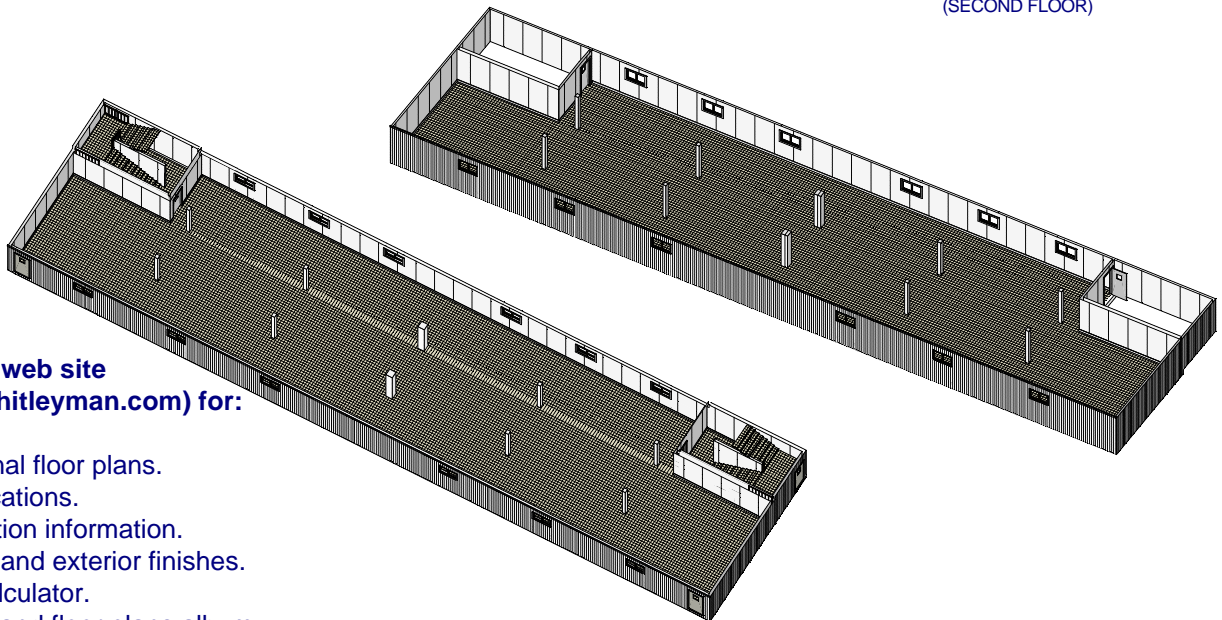

Multi-stories Buildings

Whitley Model MB-9750-2 10,650 Ft.Sq.

Photos are for illustration - see model # specifications for actual items and finishes..

See our web site
(www.whitleyman.com) for:

- additional floor plans.
- specifications.
- installation information.
- interior and exterior finishes.
- loan calculator.
- photos and floor plans album.
- other information regarding 201 W. First Street S. Whitley, IN 46787 Phone (260) 723-5131 Sales Fax (260) 723-6396 modular buildings.