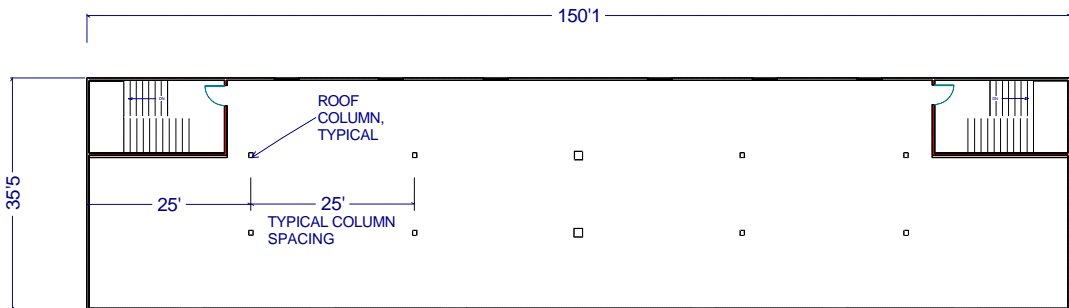

Multi-stories Buildings

Whitley Model MB-9750-2 10,650 Ft.Sq.

Photos are for illustration - see model # specifications for actual items and finishes..

See our web site
(www.whitleyman.com) for:

- additional floor plans.
- specifications.
- installation information.
- interior and exterior finishes.
- loan calculator.
- photos and floor plans album.
- other information regarding 201 W. First Street S. Whitley, IN 46787 Phone (260) 723-5131 Sales Fax (260) 723-6396 modular buildings.