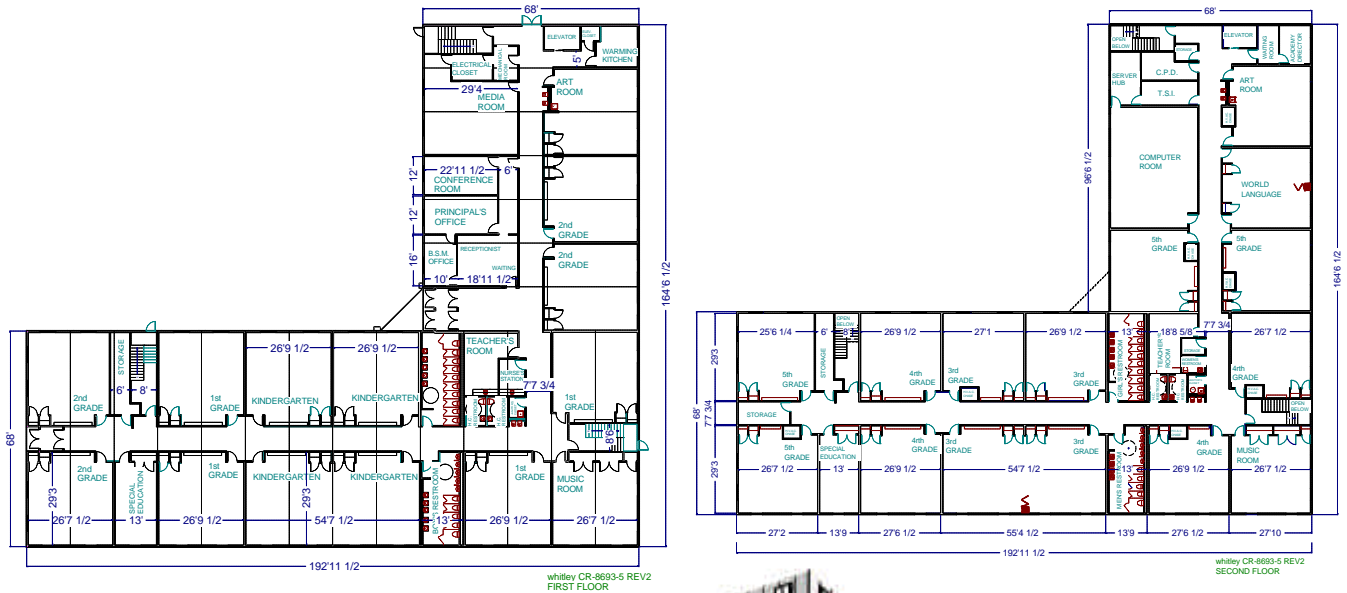

# Multi-stories Buildings

Whitley Model CR-8693-5 39,440 Ft.Sq.

Photos are for illustration - see model # specifications for actual items and finishes..

Whitley Model CR-8693-5

See our web site  
([www.whitleyman.com](http://www.whitleyman.com)) for:

- additional floor plans.
- specifications.
- installation information.
- interior and exterior finishes.
- loan calculator.
- photos and floor plans album.
- other information regarding modular buildings.