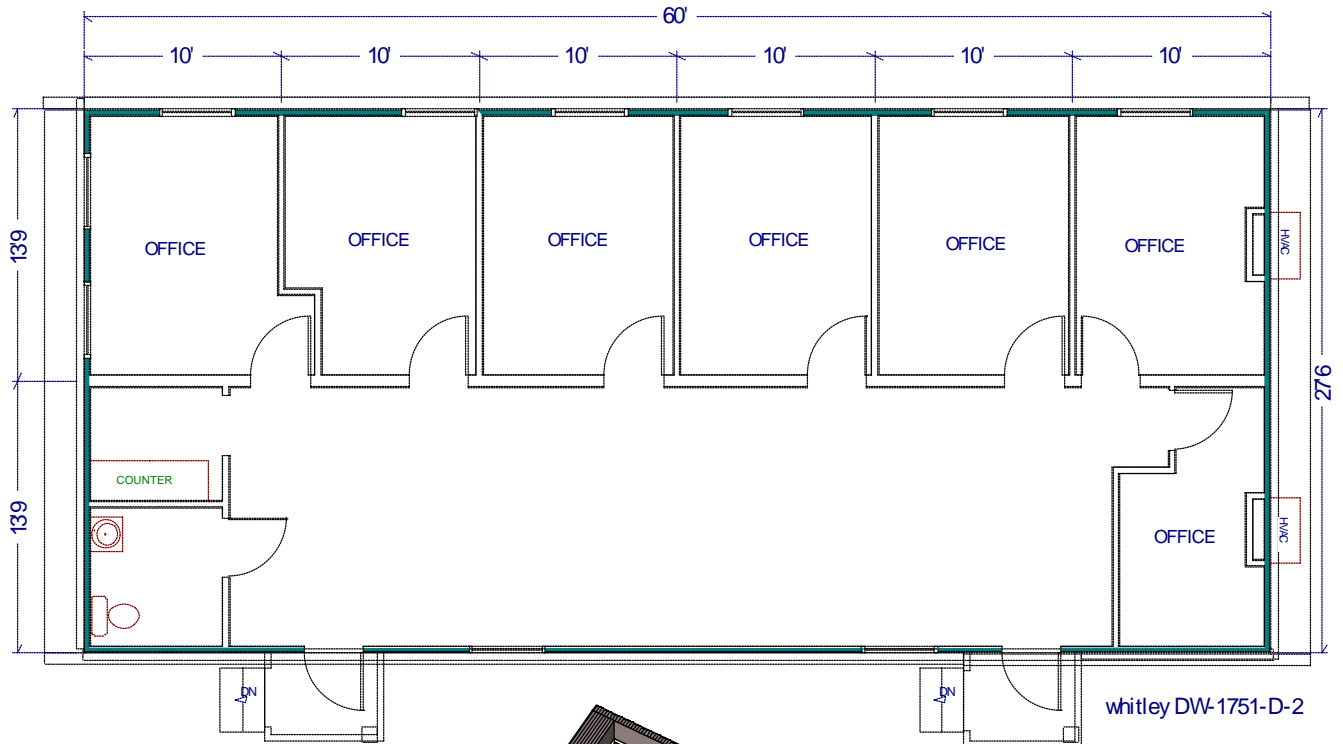

Office buildings

Whitley Model DW-1751-D-2 1650 Ft. Sq.

Photos are for illustration - see model # specifications for actual items and finishes..

See our web site
(www.whitleyman.com) for:

- additional floor plans.
- specifications.
- installation information.
- interior and exterior finishes.
- loan calculator.
- photos and floor plans album.
- other information regarding modular buildings.