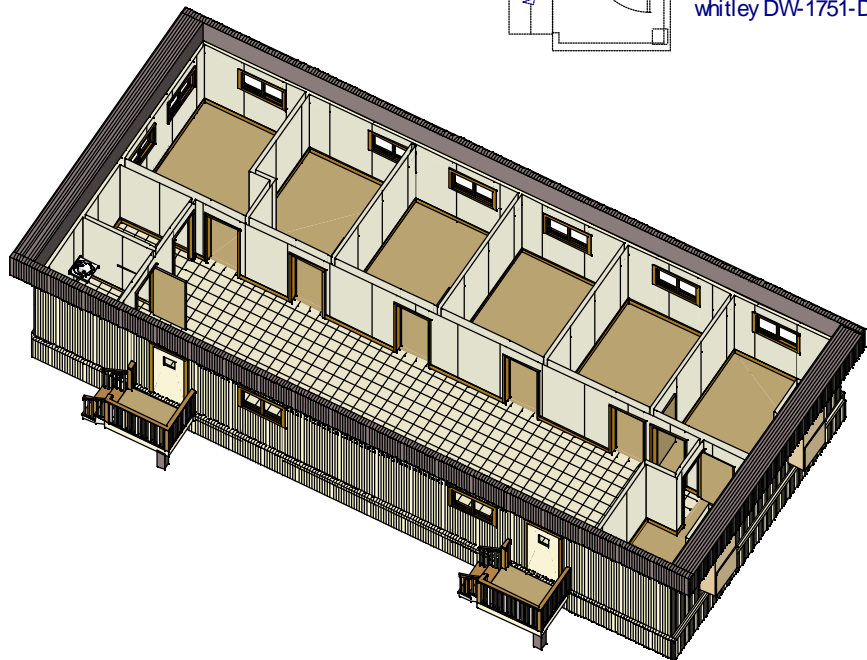

Office buildings

Whitley Model DW-1751-D-2 1650 Ft. Sq.

Photos are for illustration - see model # specifications for actual items and finishes..

See our web site
(www.whitleyman.com) for:

- additional floor plans.
- specifications.
- installation information.
- interior and exterior finishes.
- loan calculator.
- photos and floor plans album.
- other information regarding modular buildings.