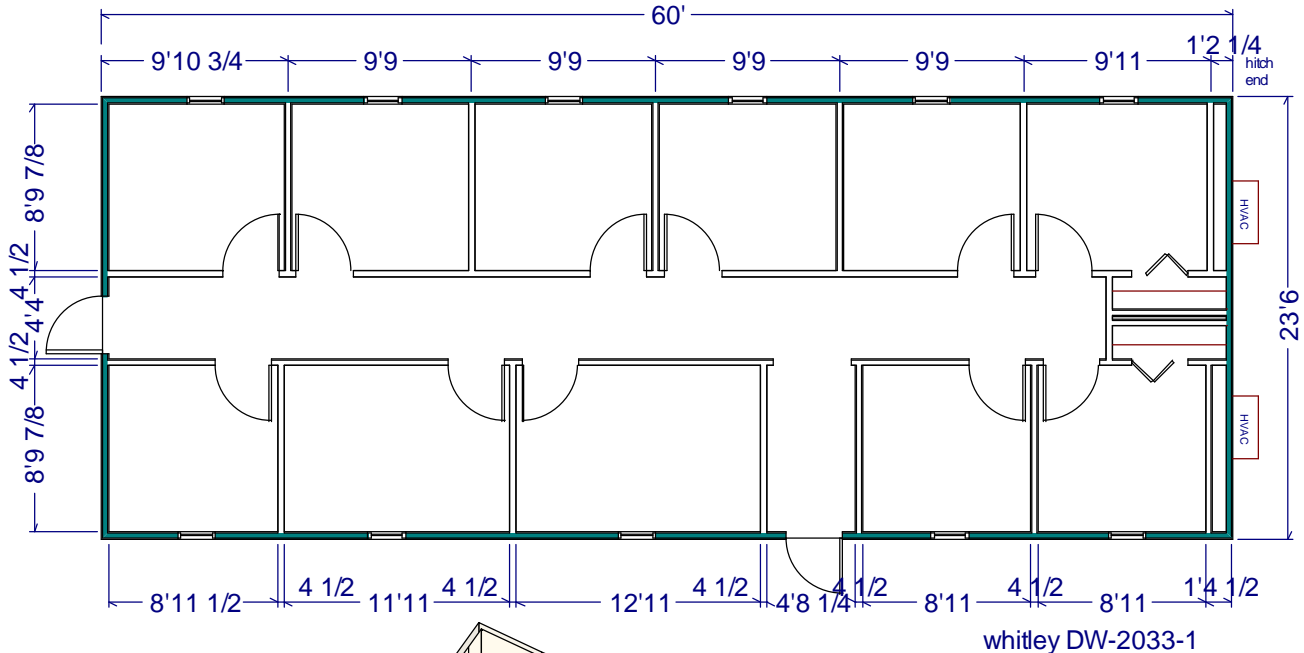

Office buildings

Whitley Model DW-2033-1 1410 Ft. Sq.

Photos are for illustration - see model # specifications for actual items and finishes..

See our web site
(www.whitleyman.com) for:

- additional floor plans.
- specifications.
- installation information.
- interior and exterior finishes.
- loan calculator.
- photos and floor plans album.
- other information regarding modular buildings.