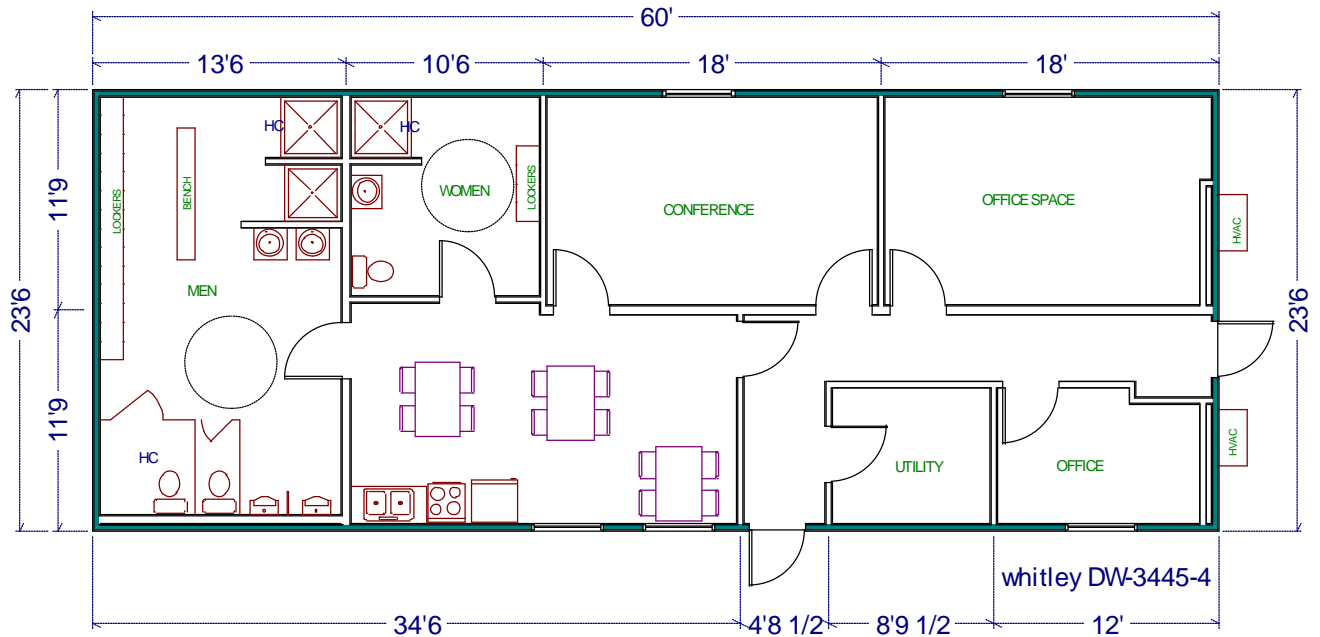

# Office buildings

Whitley Model DW-3445-4 1650 Ft. Sq.

Photos are for illustration - see model # specifications for actual items and finishes.

See our web site  
([www.whitleyman.com](http://www.whitleyman.com)) for:

- additional floor plans.
- specifications.
- installation information.
- interior and exterior finishes.
- loan calculator.
- photos and floor plans album.
- other information regarding modular buildings.