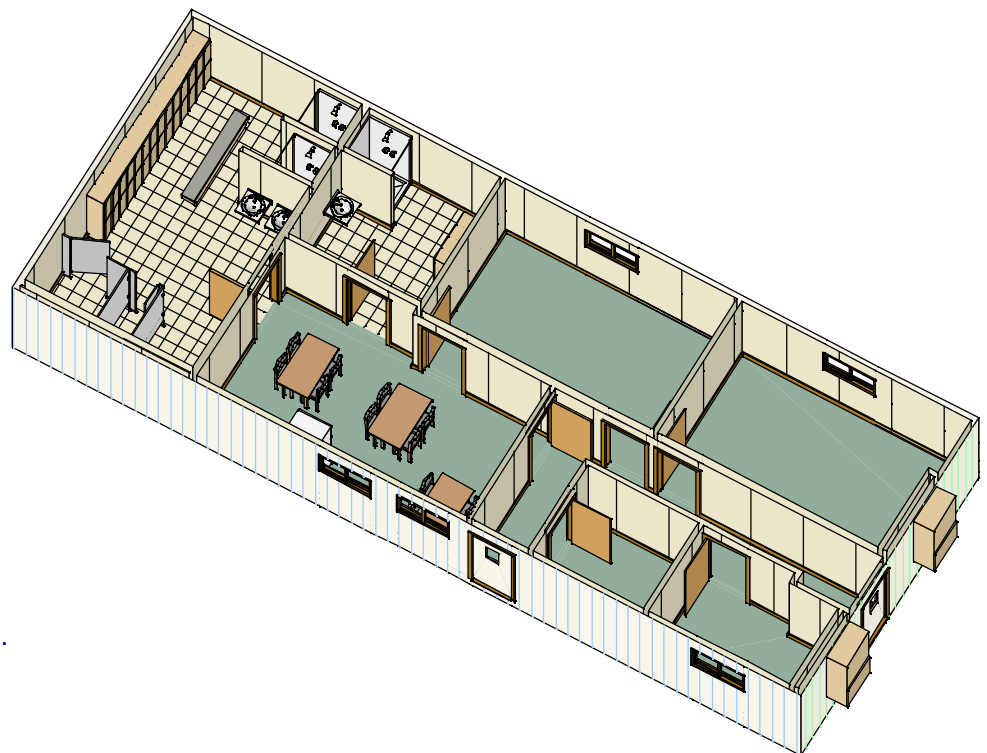

# Office buildings

Whitley Model DW-3445-4 1650 Ft. Sq.

Photos are for illustration - see model # specifications for actual items and finishes.

See our web site  
([www.whitleyman.com](http://www.whitleyman.com)) for:

- additional floor plans.
- specifications.
- installation information.
- interior and exterior finishes.
- loan calculator.
- photos and floor plans album.
- other information regarding modular buildings.