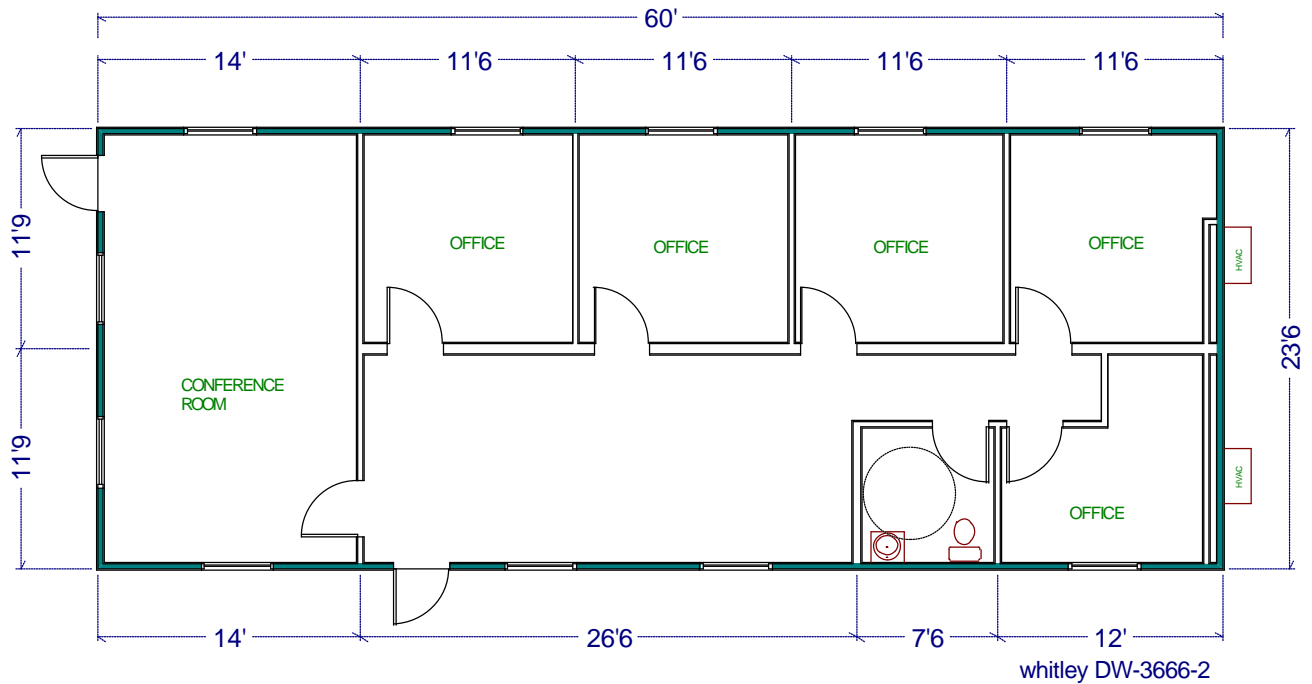

Office buildings

Whitley Model DW-3666-2 1410 Ft. Sq.

Photos are for illustration - see model # specifications for actual items and finishes..

See our web site
(www.whitleyman.com) for:

- additional floor plans.
- specifications.
- installation information.
- interior and exterior finishes.
- loan calculator.
- photos and floor plans album.
- other information regarding modular buildings.