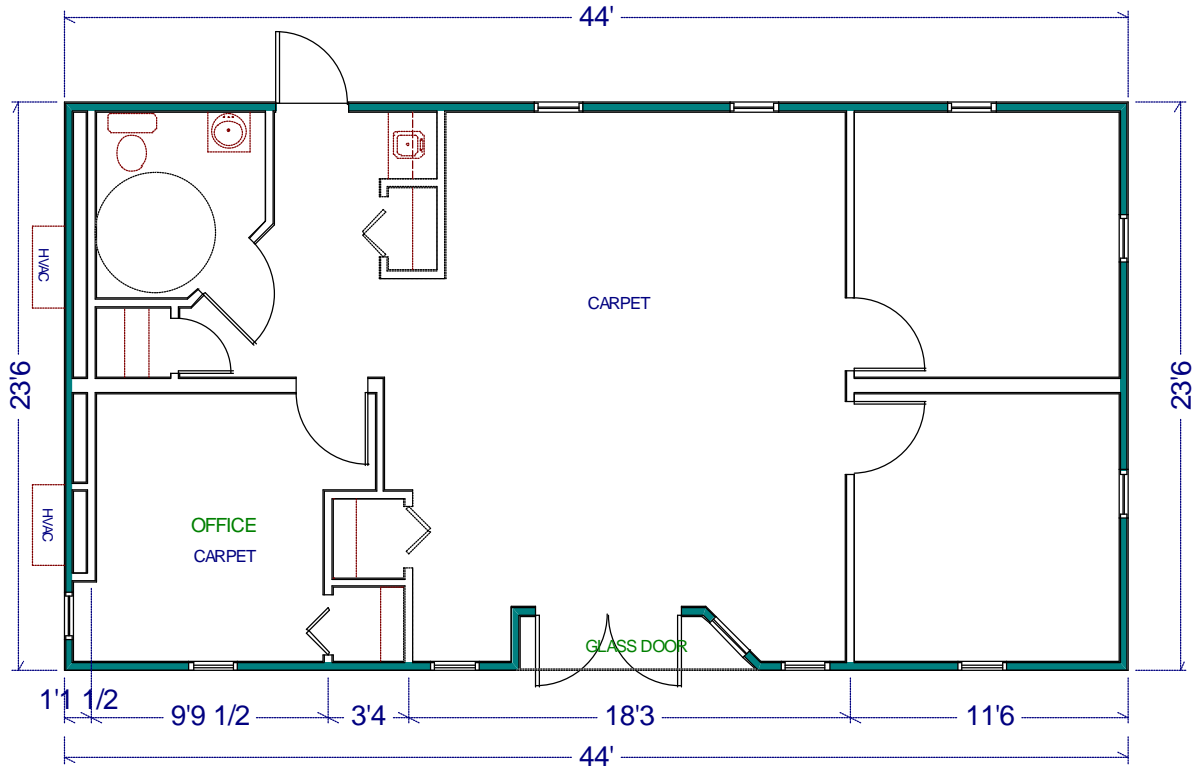

Office buildings

Whitley Model DW-3964-2 1034 Ft. Sq.

Photos are for illustration - see model # specifications for actual items and finishes..

whitley DW-3964-2

See our web site
(www.whitleyman.com) for:

- additional floor plans.
- specifications.
- installation information.
- interior and exterior finishes.
- loan calculator.
- photos and floor plans album.
- other information regarding modular buildings.