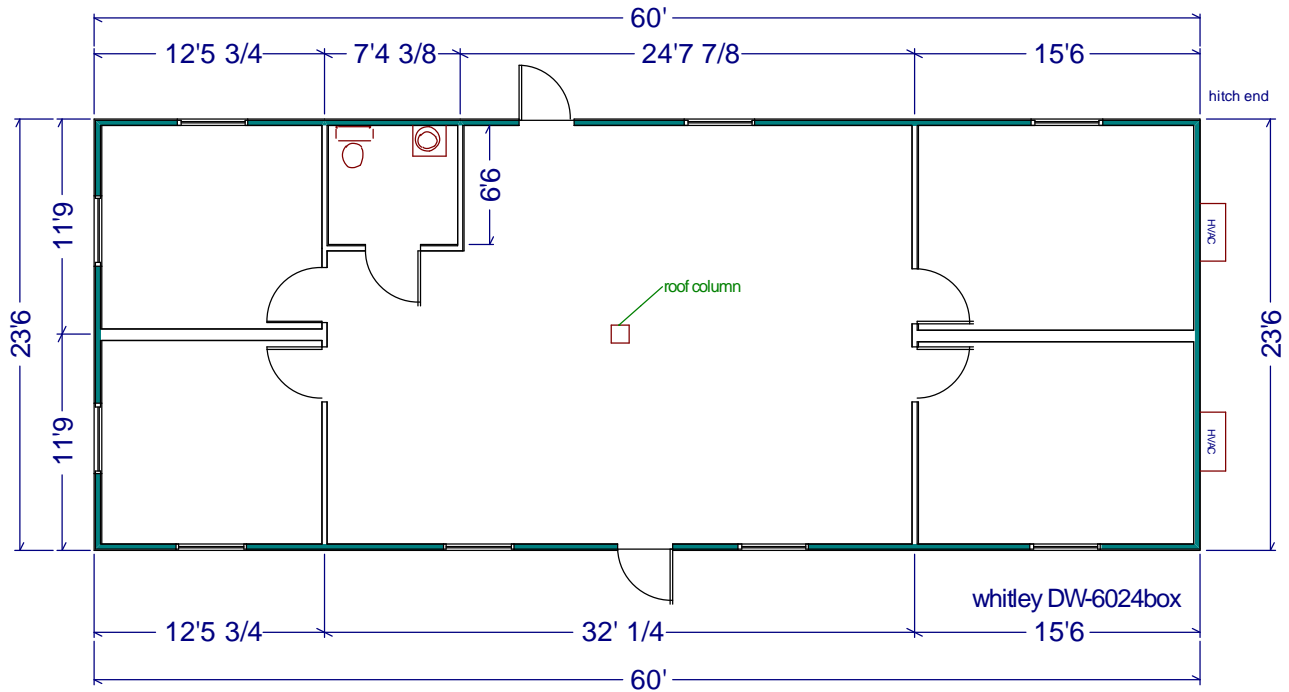

# Office buildings

Whitley Model DW-6024 1410 Ft. Sq.

Photos are for illustration - see model # specifications for actual items and finishes..

See our web site  
([www.whitleyman.com](http://www.whitleyman.com)) for: