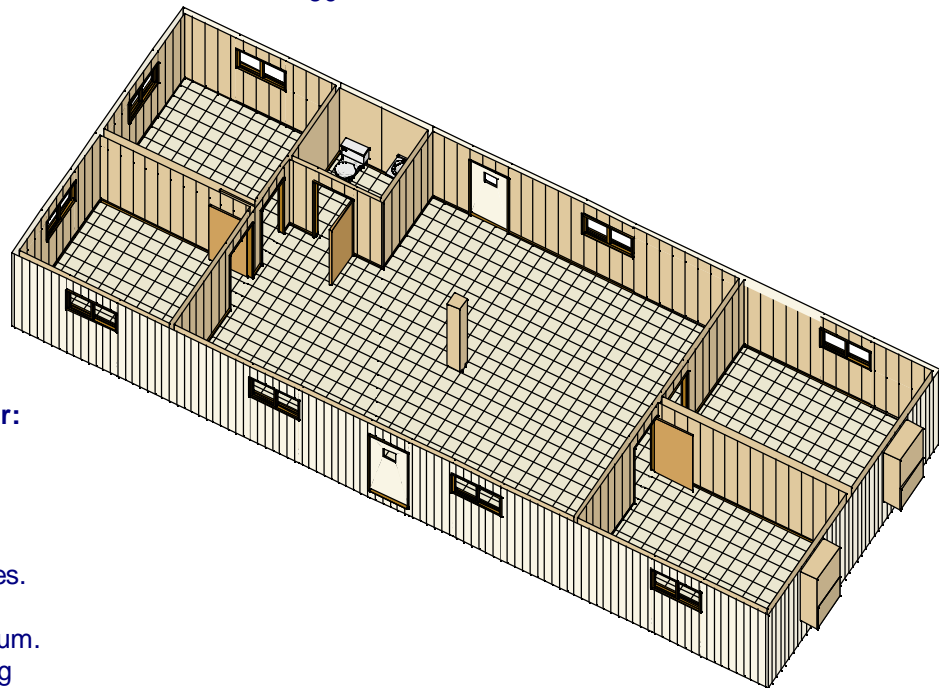

# Office buildings

Whitley Model DW-6024 1410 Ft. Sq.

Photos are for illustration - see model # specifications for actual items and finishes..

See our web site  
([www.whitleyman.com](http://www.whitleyman.com)) for:

- additional floor plans.
- specifications.
- installation information.
- interior and exterior finishes.
- loan calculator.
- photos and floor plans album.
- other information regarding modular buildings.