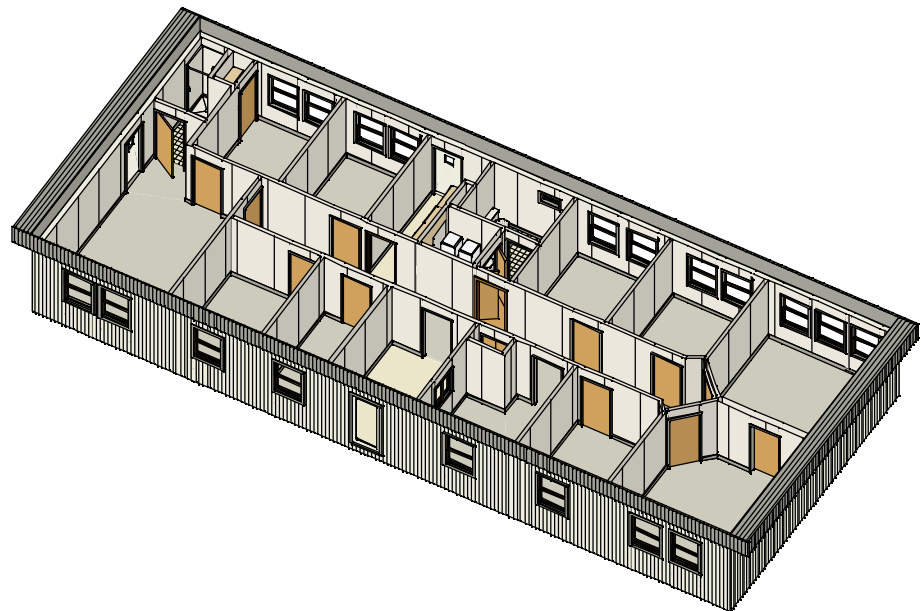

See our web site
(www.whitleyman.com) for:

- additional floor plans.
- specifications.
- installation information.
- interior and exterior finishes.
- loan calculator.
- photos and floor plans album.
- other information regarding modular buildings.