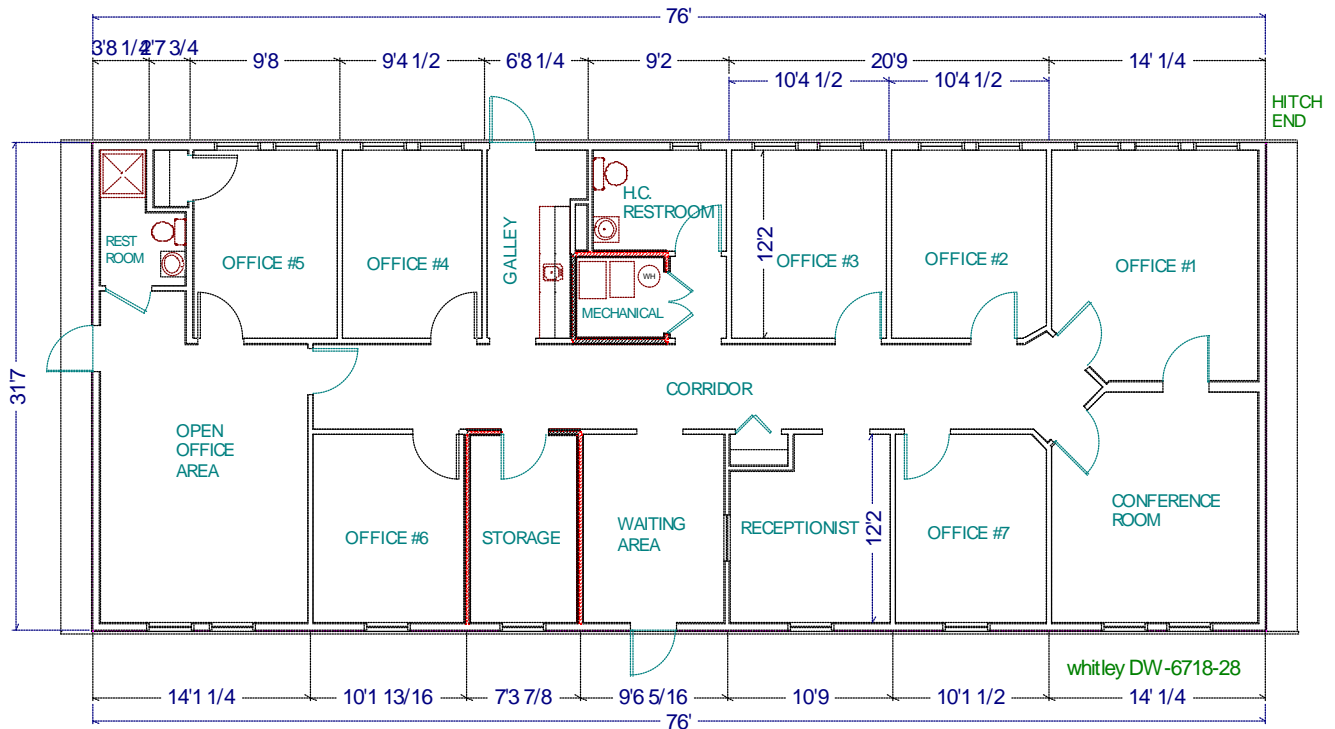

Office buildings

WHITLEY MFG.
PROFESSIONAL MODULAR BUILDERS

Whitley Model DW-6718-28-2 2400 Ft. Sq.

Photos are for illustration - see model # specifications for actual items and finishes..

See our web site
(www.whitleyman.com) for:

- additional floor plans.
- specifications.
- installation information.
- interior and exterior finishes.
- loan calculator.
- photos and floor plans album.
- other information regarding modular buildings.