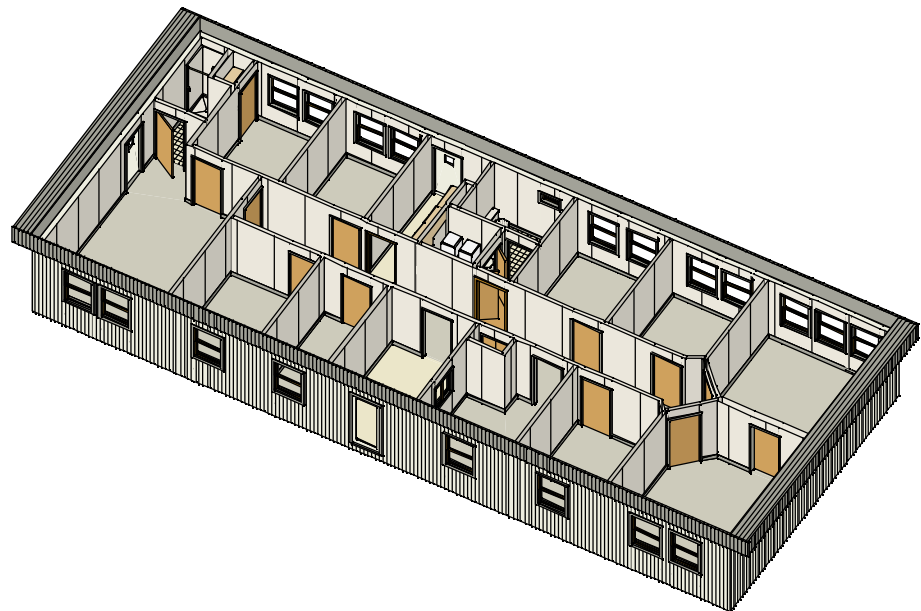

Office buildings

Whitley Model DW-6718-28-2 2400 Ft. Sq.

Photos are for illustration - see model # specifications for actual items and finishes..

See our web site
(www.whitleyman.com) for:

- additional floor plans.
- specifications.
- installation information.
- interior and exterior finishes.
- loan calculator.
- photos and floor plans album.
- other information regarding modular buildings.