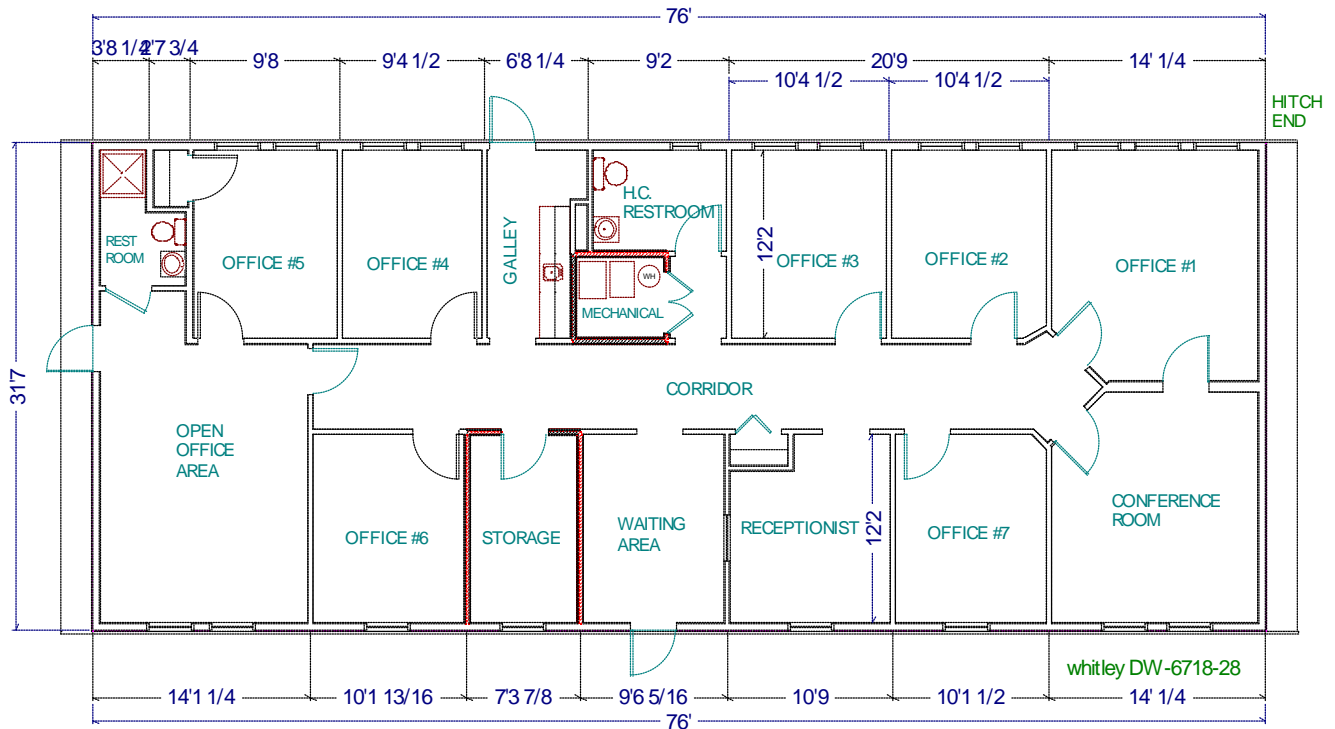

Office buildings

Whitley Model DW-6718-28-2 2400 Ft. Sq.

Photos are for illustration - see model # specifications for actual items and finishes..

See our web site
(www.whitleyman.com) for:

- additional floor plans.
- specifications.
- installation information.
- interior and exterior finishes.
- loan calculator.
- photos and floor plans album.
- other information regarding modular buildings.