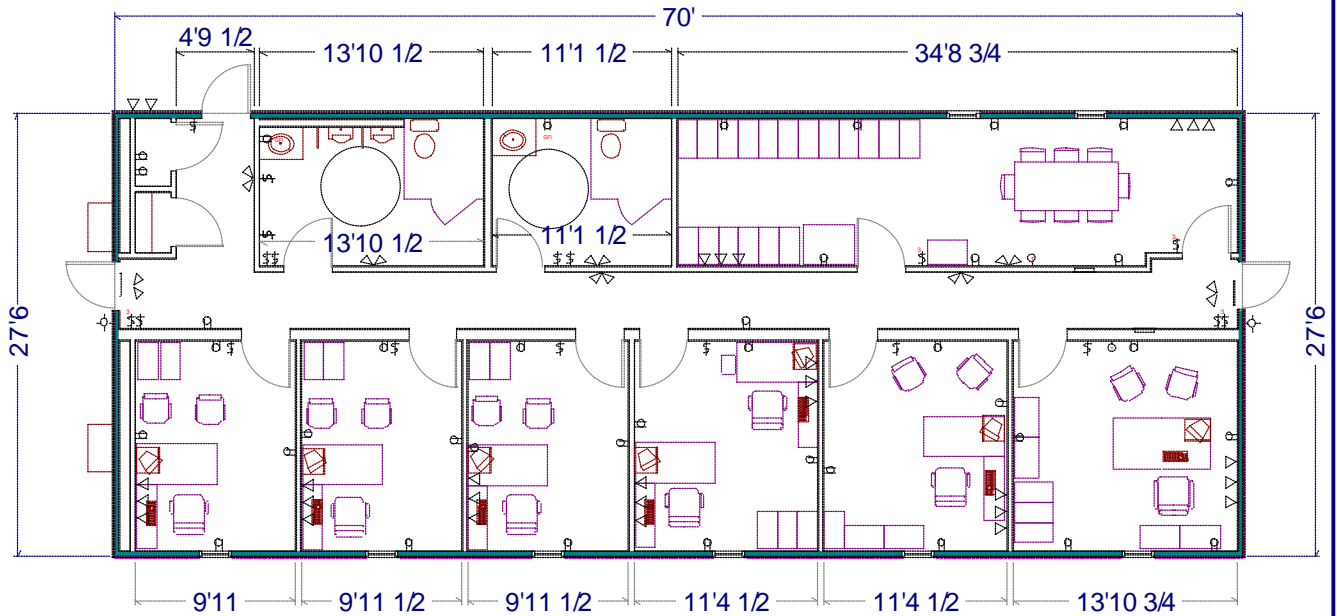

Office buildings

Whitley Model DW-7028cJB 1925 Ft. Sq.

Photos are for illustration - see model # specifications for actual items and finishes..

whitley DW-7028cJB-2

See our web site
(www.whitleyman.com) for: