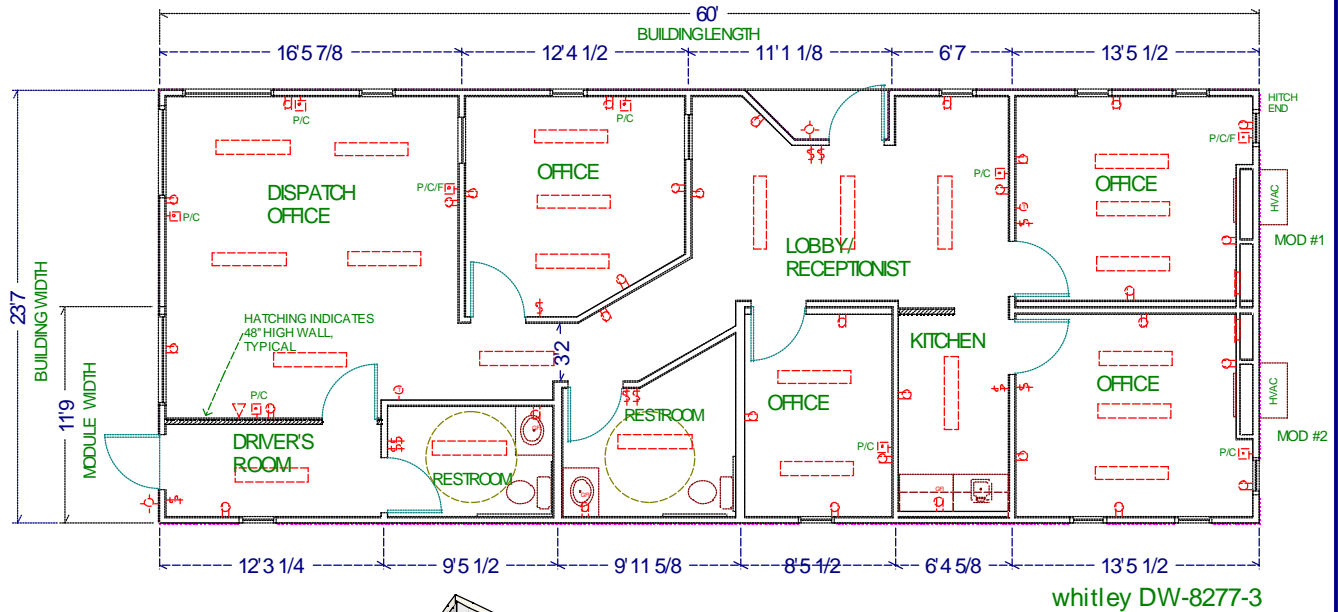

Office buildings

Whitley Model DW-8277-3 1410 Ft. Sq.

Photos are for illustration - see model # specifications for actual items and finishes..

See our web site
(www.whitleyman.com) for:

- additional floor plans.
- specifications.
- installation information.
- interior and exterior finishes.
- loan calculator.
- photos and floor plans album.
- other information regarding modular buildings.