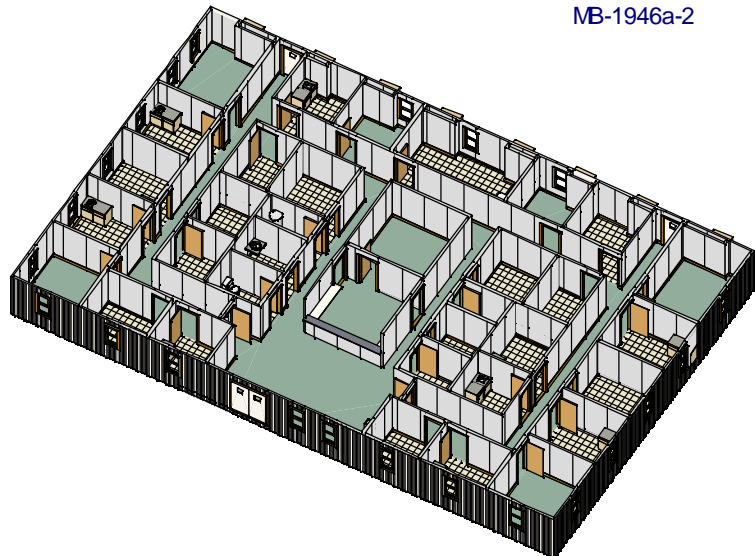

Office buildings

Whitley Model MB-1946a-2 2000 - 5640 Ft.Sq.

Photos are for illustration - see model # specifications for actual items and finishes..

See our web site
(www.whitleyman.com) for:

- additional floor plans.
- specifications.
- installation information.
- interior and exterior finishes.
- loan calculator.
- photos and floor plans album.
- other information regarding modular buildings.