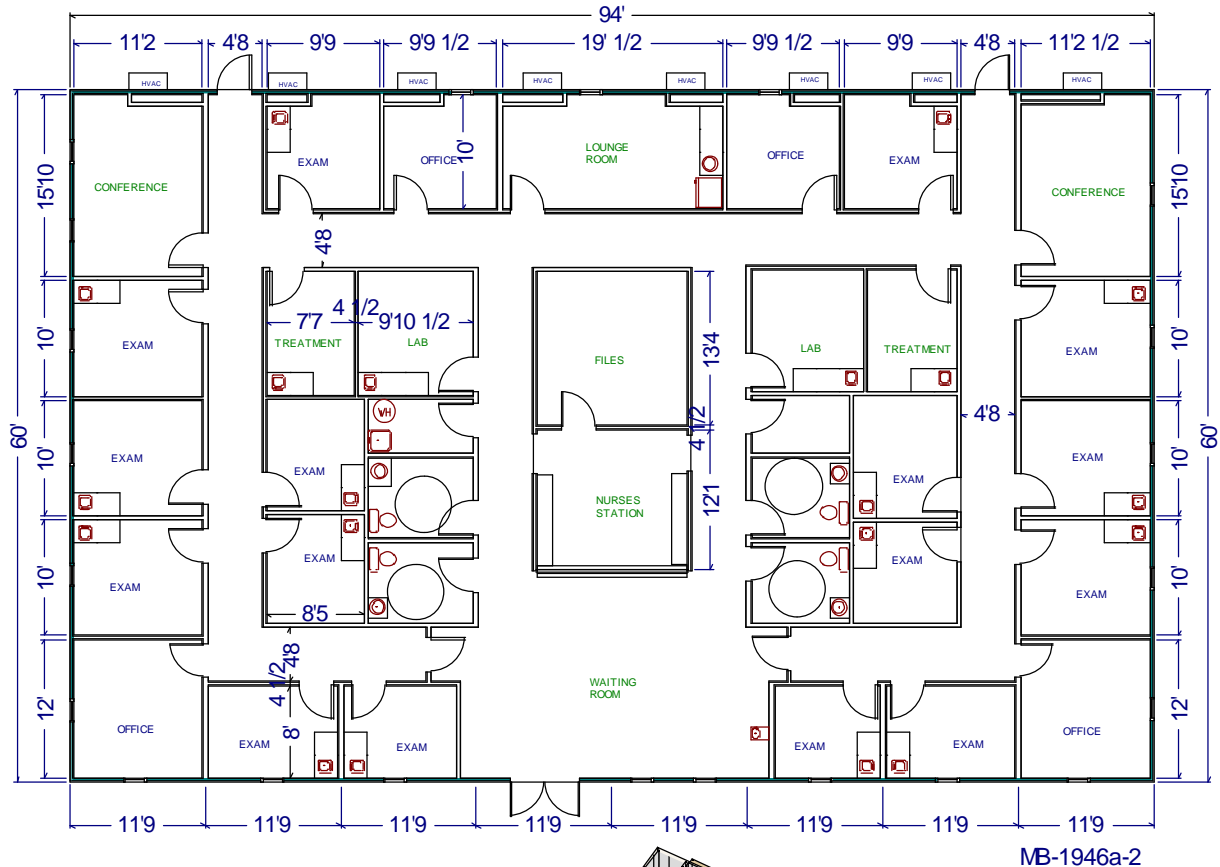

Office buildings

Whitley Model MB-1946a-2 2000 - 5640 Ft.Sq.

Photos are for illustration - see model # specifications for actual items and finishes..

See our web site
(www.whitleyman.com) for:

- additional floor plans.
- specifications.
- installation information.
- interior and exterior finishes.
- loan calculator.
- photos and floor plans album.
- other information regarding modular buildings.