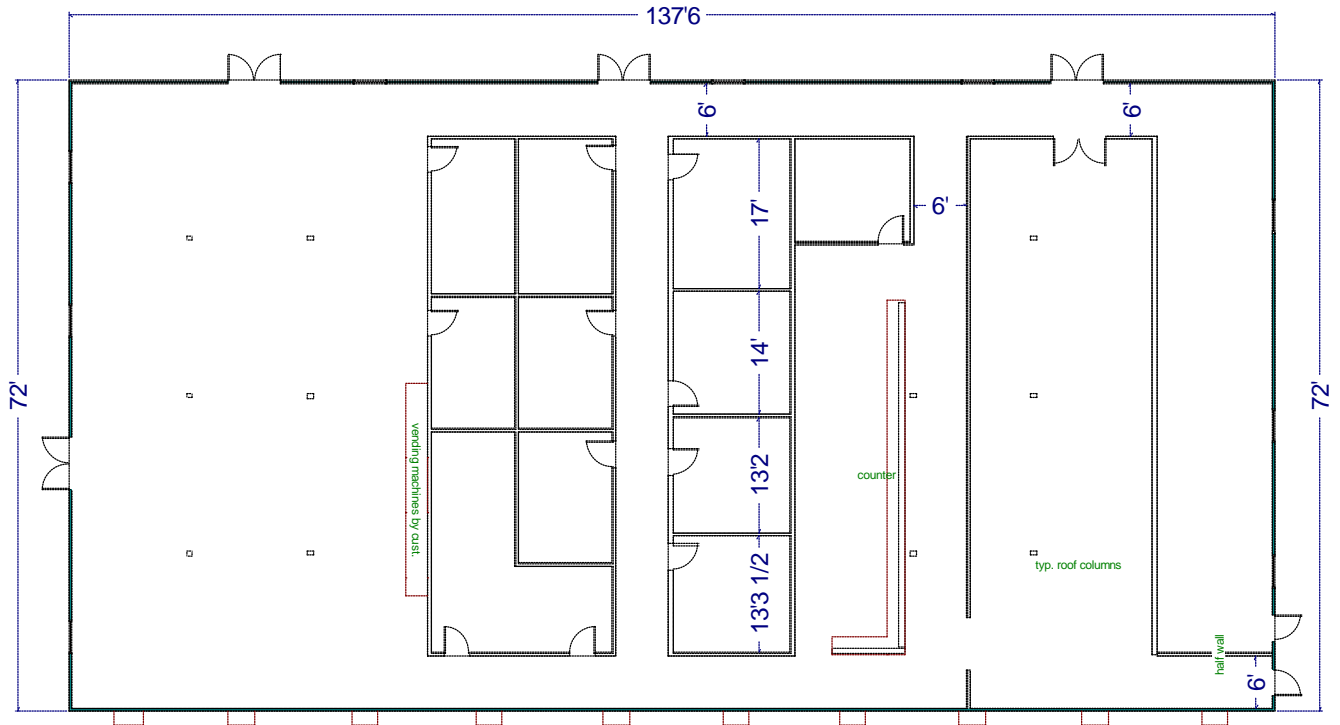

Office buildings

Whitley Model MB-3403a-5 - 9900 Ft.Sq.

Photos are for illustration - see model # specifications for actual items and finishes..

whitley MB-3403a-5

See our web site
(www.whitleyman.com) for: