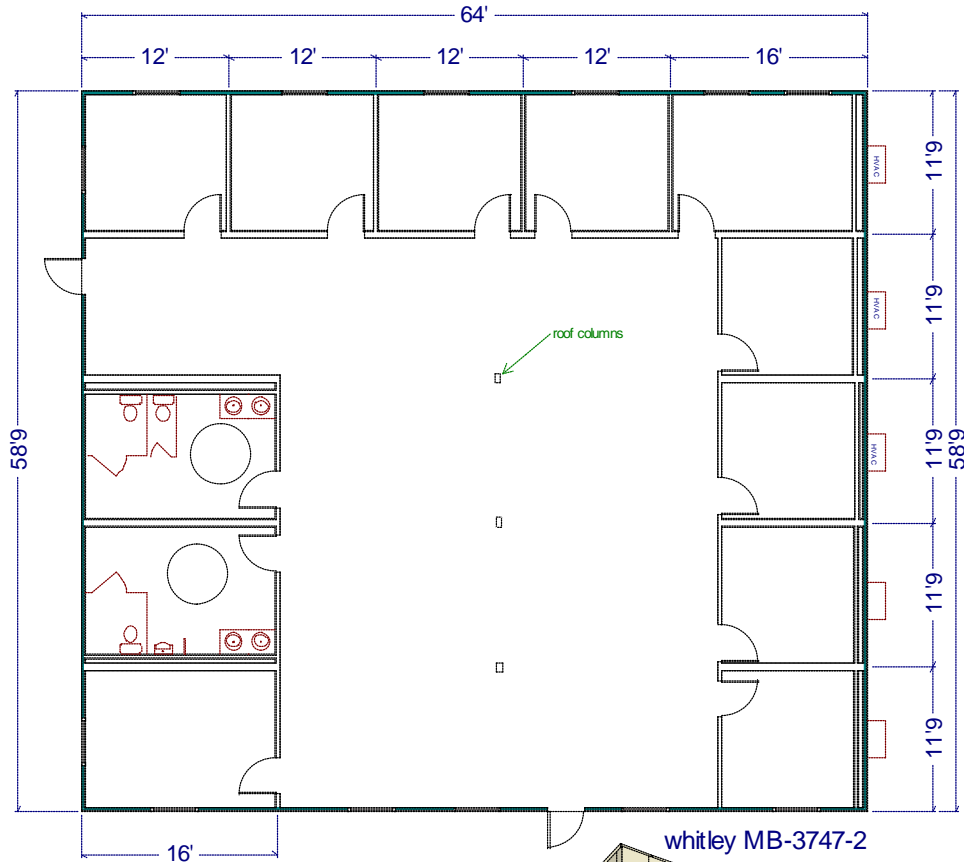

Office buildings

Whitley Model MB-3747-2 - 3760 Ft.Sq.

Photos are for illustration - see model # specifications for actual items and finishes..

See our web site
(www.whitleyman.com) for:

- additional floor plans.
- specifications.
- installation information.
- interior and exterior finishes.
- loan calculator.
- photos and floor plans album.
- other information regarding modular buildings.