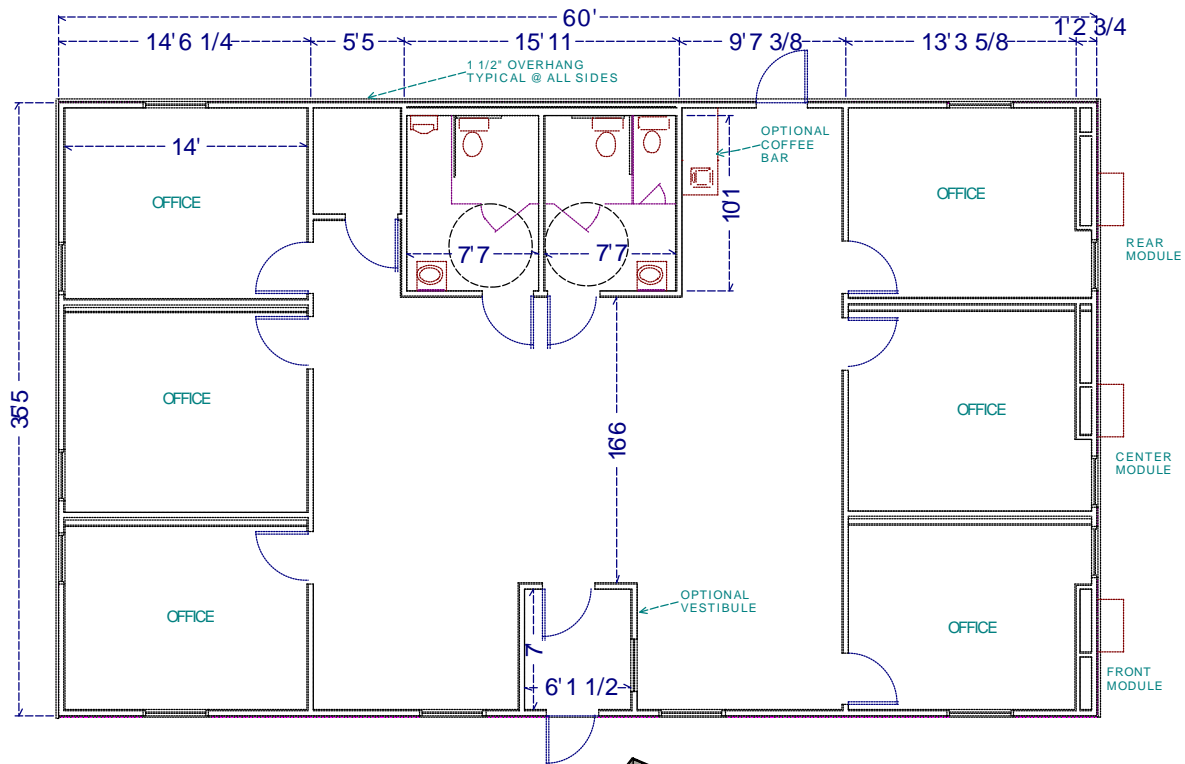

Office buildings

Whitley Model MB - 6036 2130 Ft. Sq.

Photos are for illustration - see model # specifications for actual items and finishes..

See our web site
(www.whitleyman.com) for:

- additional floor plans.
- specifications.
- installation information.
- interior and exterior finishes.
- loan calculator.
- photos and floor plans album.
- other information regarding modular buildings.