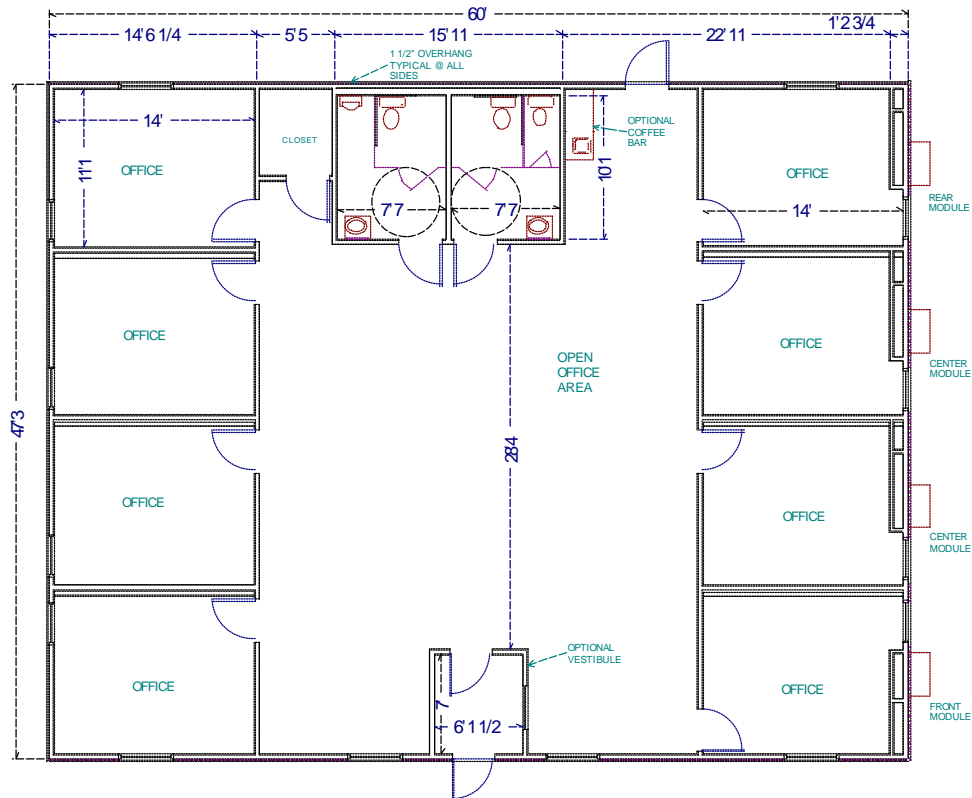

# Office buildings

Whitley Model MB-6048 2850 Ft. Sq.

Photos are for illustration - see model # specifications for actual items and finishes..

See our web site  
([www.whitleyman.com](http://www.whitleyman.com)) for:

- additional floor plans.
- specifications.
- installation information.
- interior and exterior finishes.
- loan calculator.
- photos and floor plans album.
- other information regarding modular buildings.