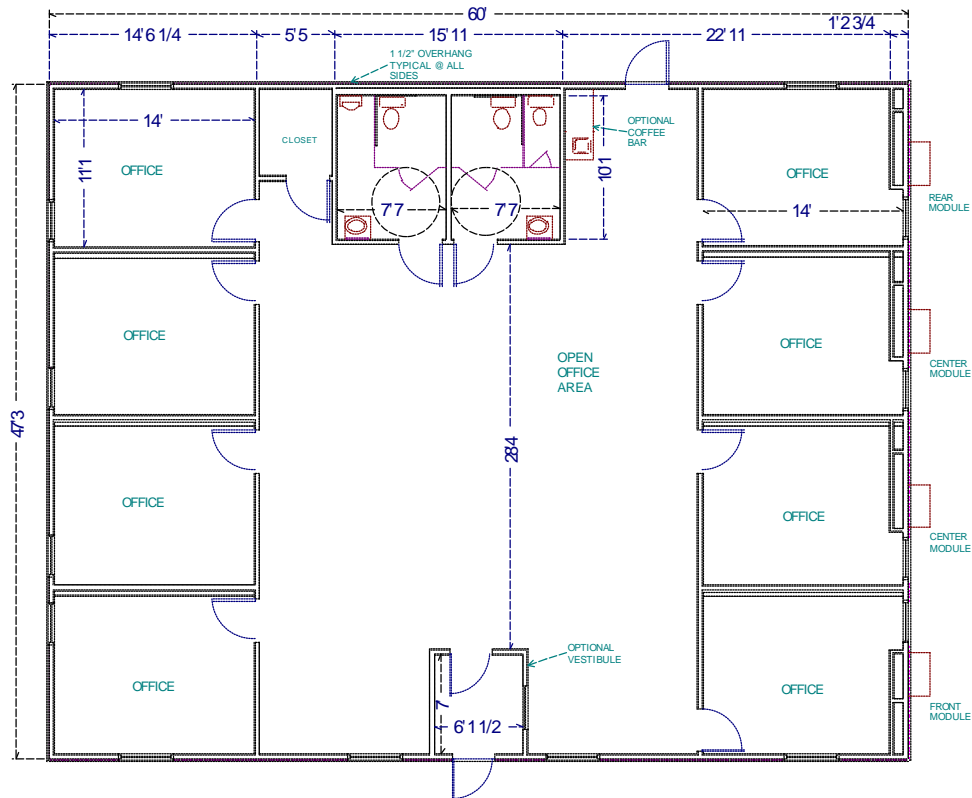

Office buildings

Whitley Model MB-6048 2850 Ft. Sq.

Photos are for illustration - see model # specifications for actual items and finishes..

See our web site
(www.whitleyman.com) for:

- additional floor plans.
- specifications.
- installation information.
- interior and exterior finishes.
- loan calculator.
- photos and floor plans album.
- other information regarding modular buildings.