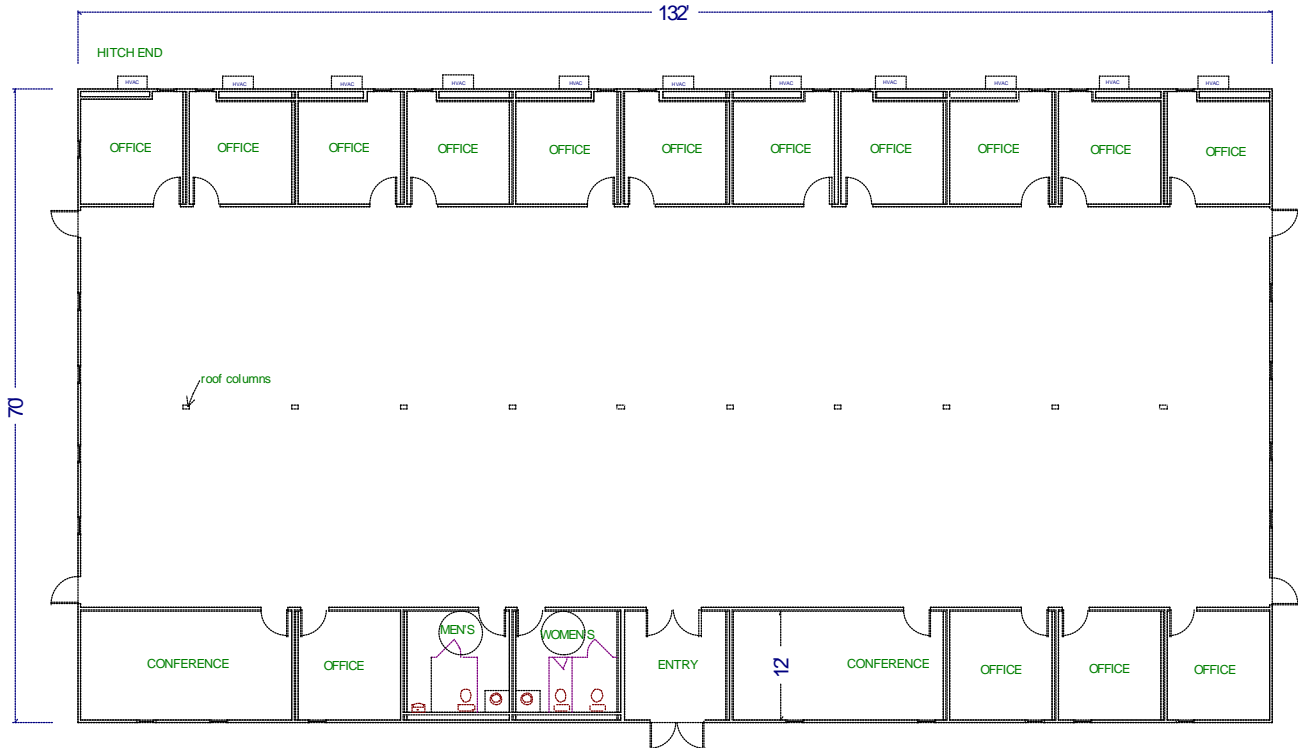

Office buildings

Whitley Model MB-9281-5 - 9240 Ft.Sq.

Photos are for illustration - see model # specifications for actual items and finishes..

whitley MB-9281-5

See our web site
(www.whitleyman.com) for: