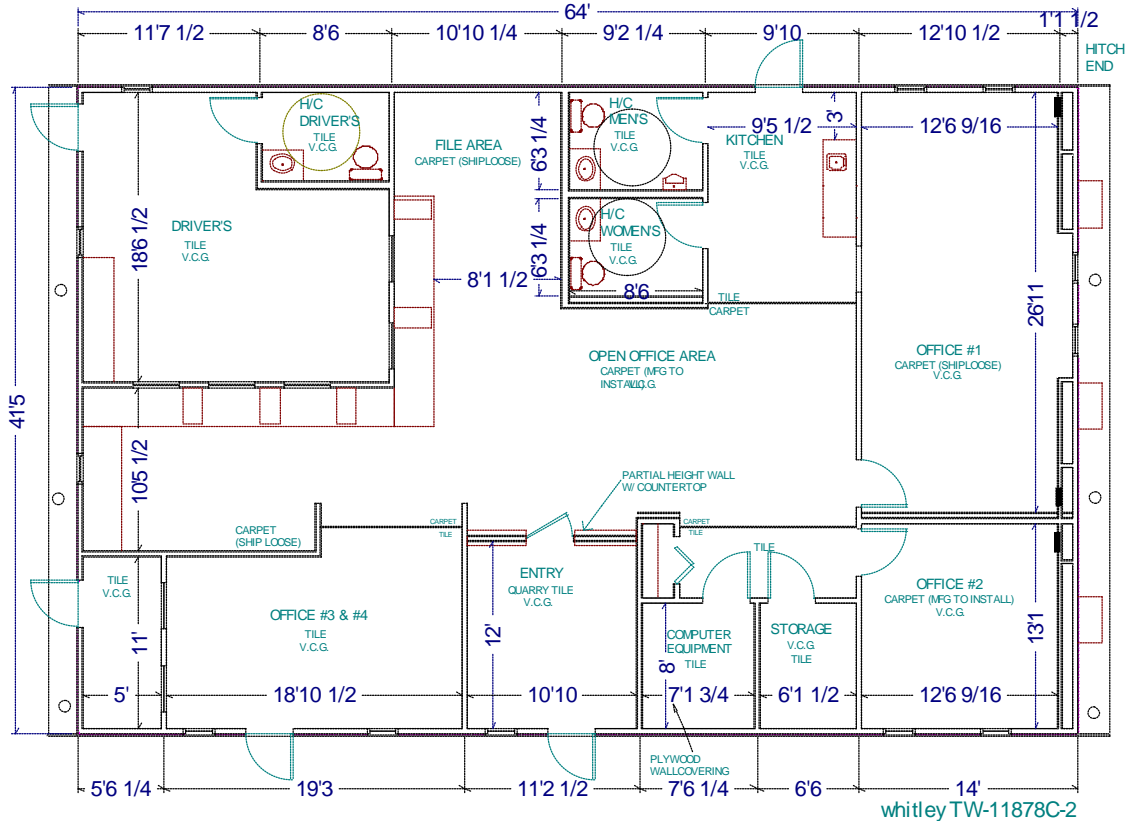

Office buildings

Whitley Model TW-11878c-2 - 2656 Ft.Sq.

Photos are for illustration - see model # specifications for actual items and finishes..

See our web site
(www.whitleyman.com) for:

- additional floor plans.
- specifications.
- installation information.
- interior and exterior finishes.
- loan calculator.
- photos and floor plans album.
- other information regarding modular buildings.