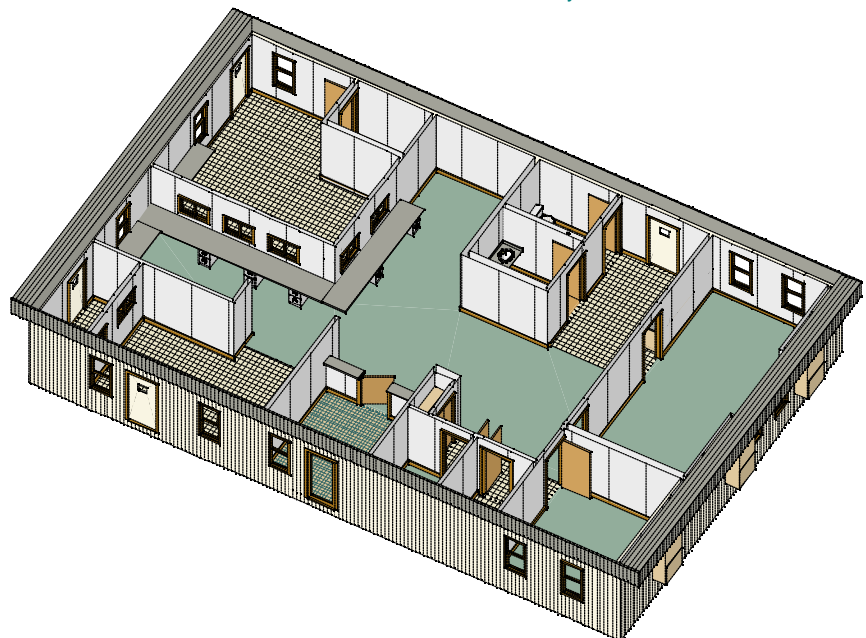

Office buildings

Whitley Model TW-11878c-2 - 2656 Ft.Sq.

Photos are for illustration - see model # specifications for actual items and finishes..

See our web site
(www.whitleyman.com) for:

- additional floor plans.
- specifications.
- installation information.
- interior and exterior finishes.
- loan calculator.
- photos and floor plans album.
- other information regarding modular buildings.