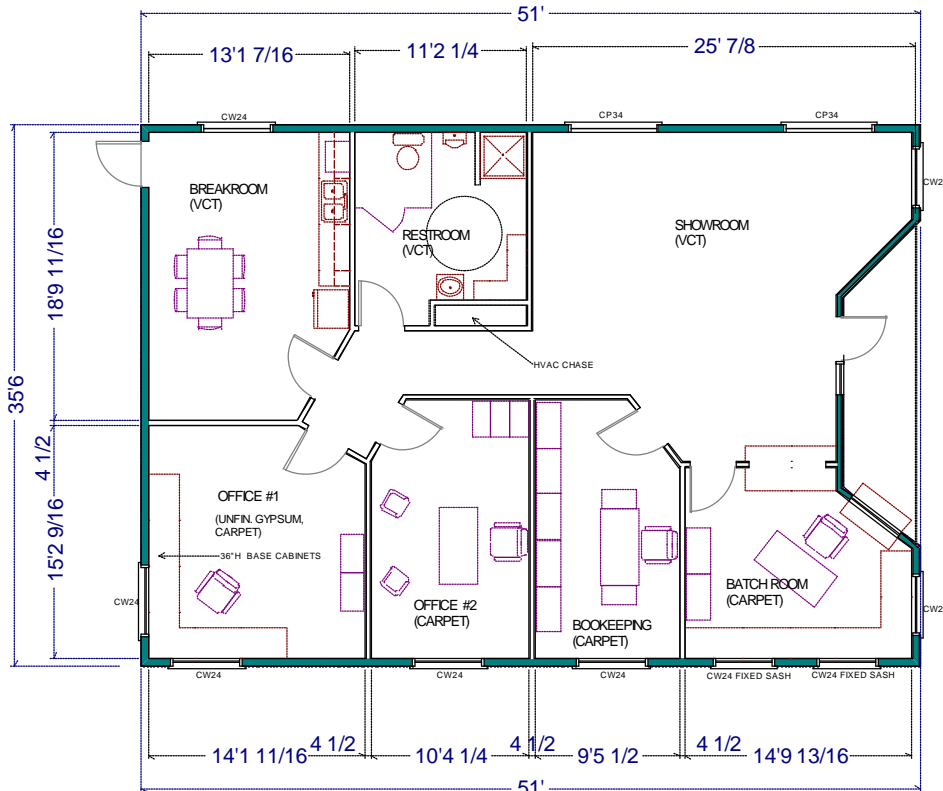

# Office buildings

Whitley Model TW-1781-1-2 2000 - 1810 Ft.Sq.

Photos are for illustration - see model # specifications for actual items and finishes..

See our web site  
([www.whitleyman.com](http://www.whitleyman.com)) for:

- additional floor plans.
- specifications.
- installation information.
- interior and exterior finishes.
- loan calculator.
- photos and floor plans album.
- other information regarding modular buildings.