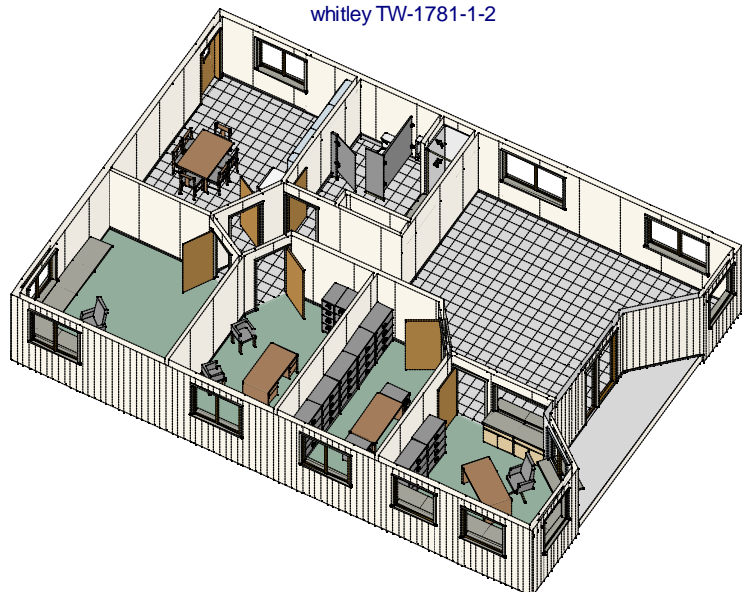

See our web site
(www.whitleyman.com) for:

- additional floor plans.
- specifications.
- installation information.
- interior and exterior finishes.
- loan calculator.
- photos and floor plans album.
- other information regarding modular buildings.