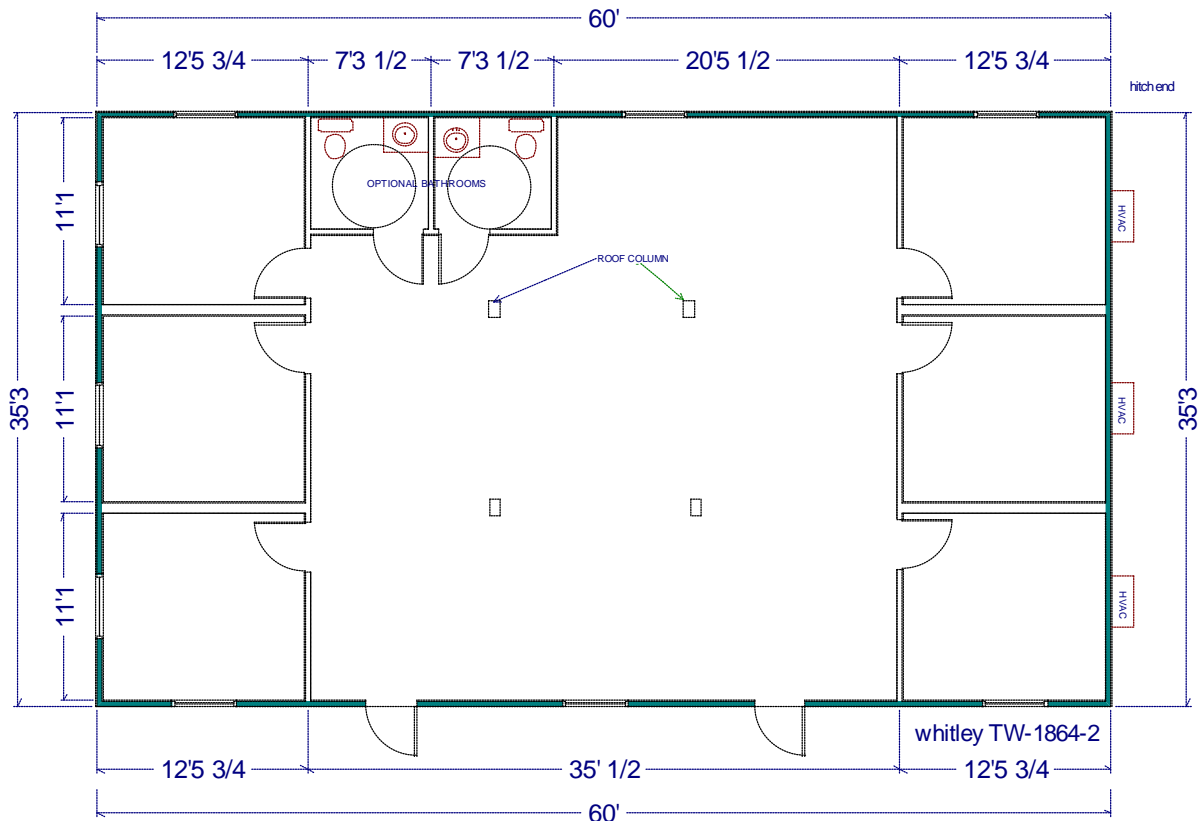

Office buildings

Whitley Model TW-1864-2 2000 - 3130 Ft Sq.

Photos are for illustration - see model # specifications for actual items and finishes..

See our web site
(www.whitleyman.com) for:

- additional floor plans.
- specifications.
- installation information.
- interior and exterior finishes.
- loan calculator.
- photos and floor plans album.
- other information regarding modular buildings.