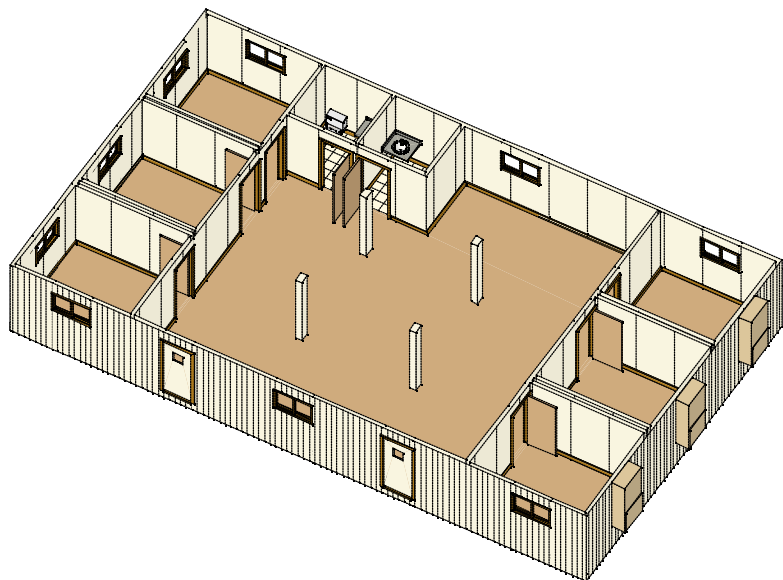

Office buildings

Whitley Model TW-1864-2 2000 - 3130 Ft Sq.

Photos are for illustration - see model # specifications for actual items and finishes..

See our web site
(www.whitleyman.com) for:

- additional floor plans.
- specifications.
- installation information.
- interior and exterior finishes.
- loan calculator.
- photos and floor plans album.
- other information regarding modular buildings.