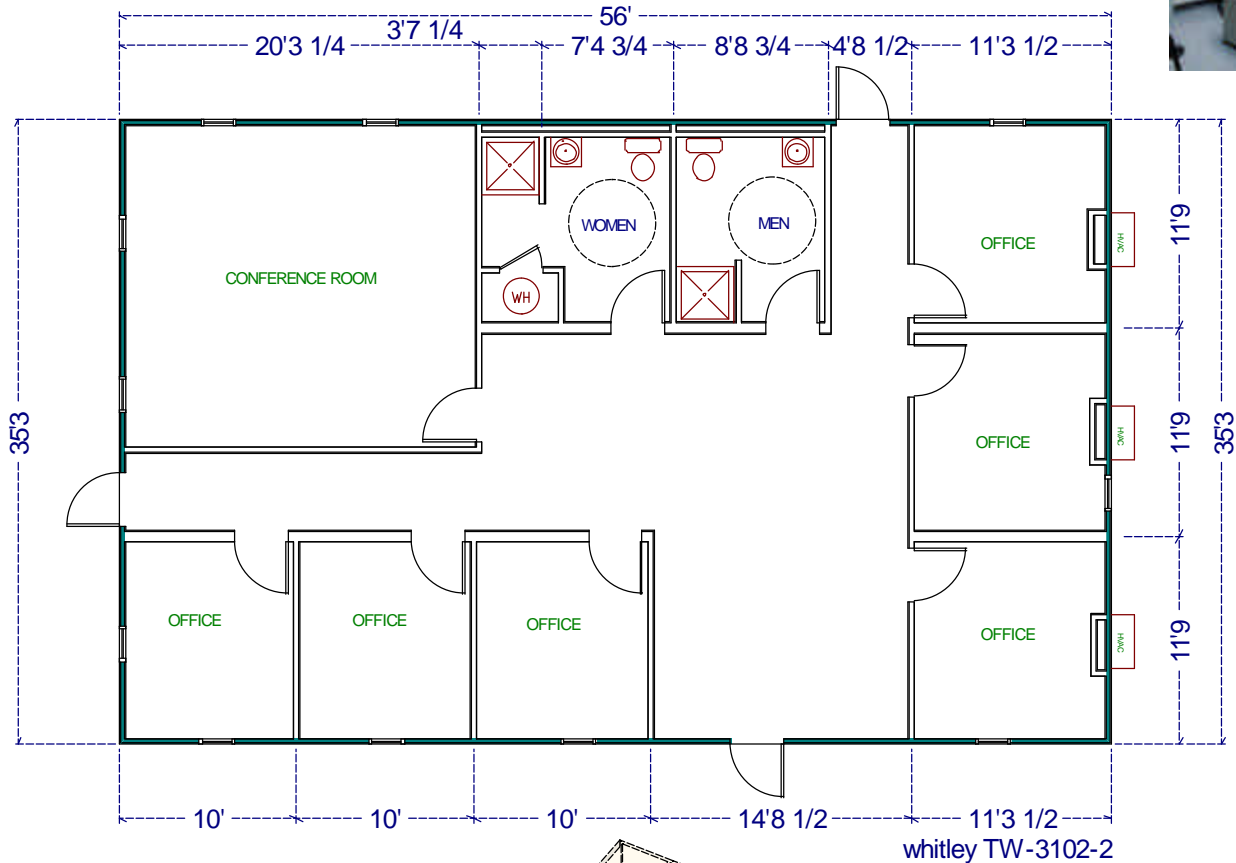

Office buildings

Whitley Model TW-3102-2

1988 Ft. Sq.

Photos are for illustration - see model # specifications for actual items and finishes.

See our web site
(www.whitleyman.com) for:

- additional floor plans.
- specifications.
- installation information.
- interior and exterior finishes.
- loan calculator.
- photos and floor plans album.
- other information regarding modular buildings.