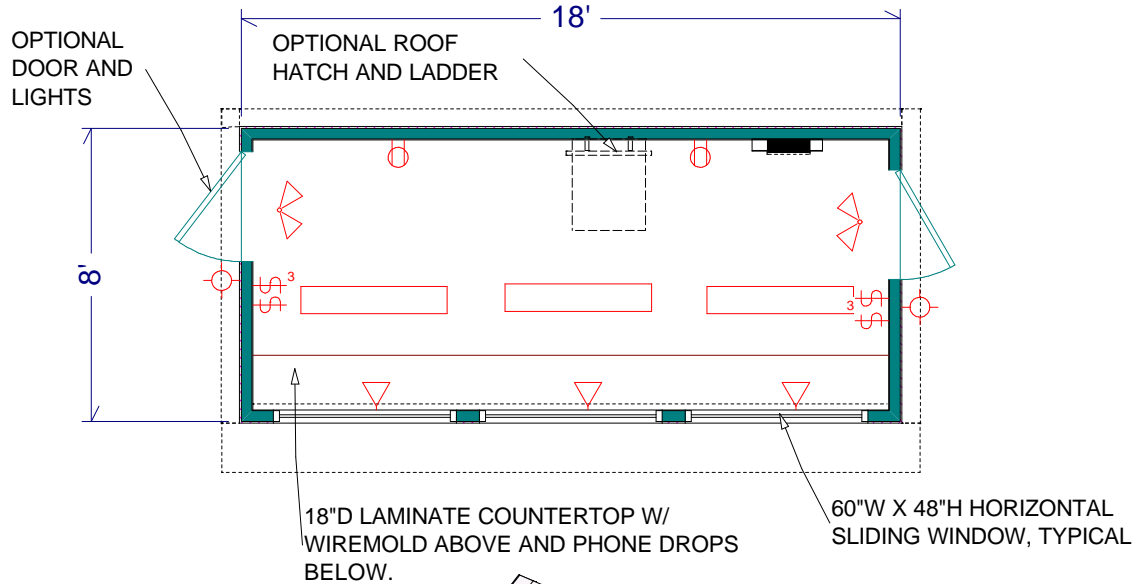

# Press Boxes - Buildings

Whitley Model PB-188, 116 Ft.Sq.

Photos are for illustration - see model # specifications for actual items and finishes..

See our web site  
([www.whitleyman.com](http://www.whitleyman.com)) for: