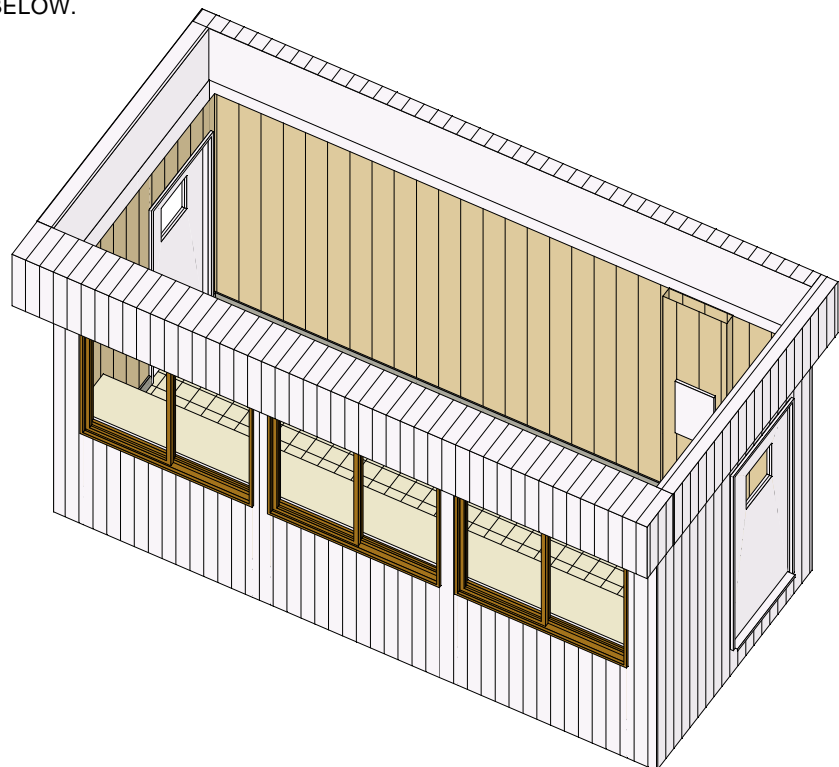

# Press Boxes - Buildings

Whitley Model PB-188, 116 Ft.Sq.

Photos are for illustration - see model # specifications for actual items and finishes..

See our web site  
([www.whitleyman.com](http://www.whitleyman.com)) for: