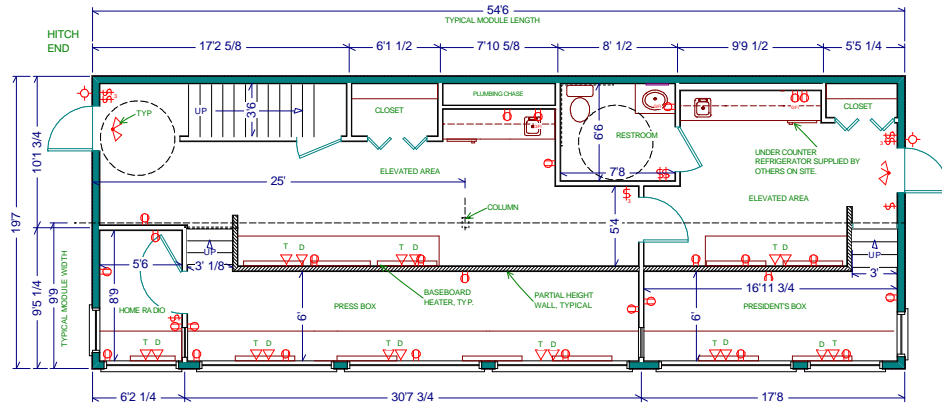

Press Boxes - Buildings

Whitley Model PB- 9125-48, 2136 Ft. Sq.

Photos are for illustration - see model # specifications for actual items and finishes..

See our web site (www.whitleyman.com) for:

- additional floor plans.
- specifications.
- installation information.
- interior and exterior finishes.
- loan calculator.
- photos and floor plans album.
- other information regarding modular buildings.