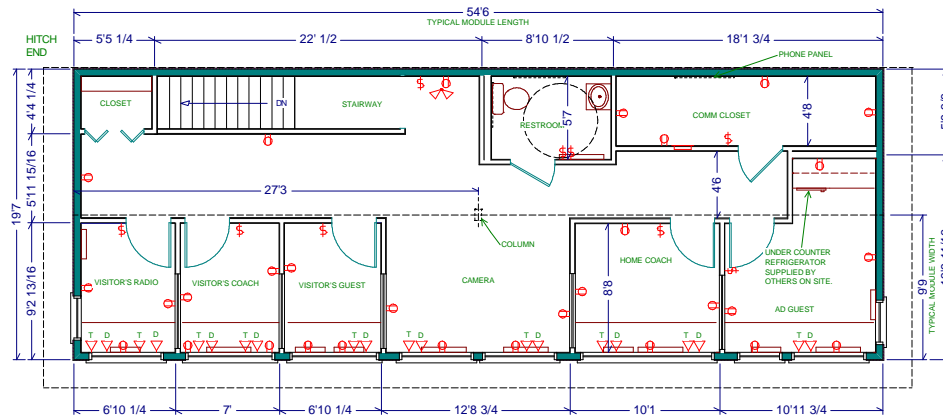

Press Boxes - Buildings

Whitley Model PB- 9125-48, 2136 Ft. Sq.

Photos are for illustration - see model # specifications for actual items and finishes..

See our web site (www.whitleyman.com) for:

- additional floor plans.
- specifications.
- installation information.
- interior and exterior finishes.
- loan calculator.
- photos and floor plans album.
- other information regarding modular buildings.