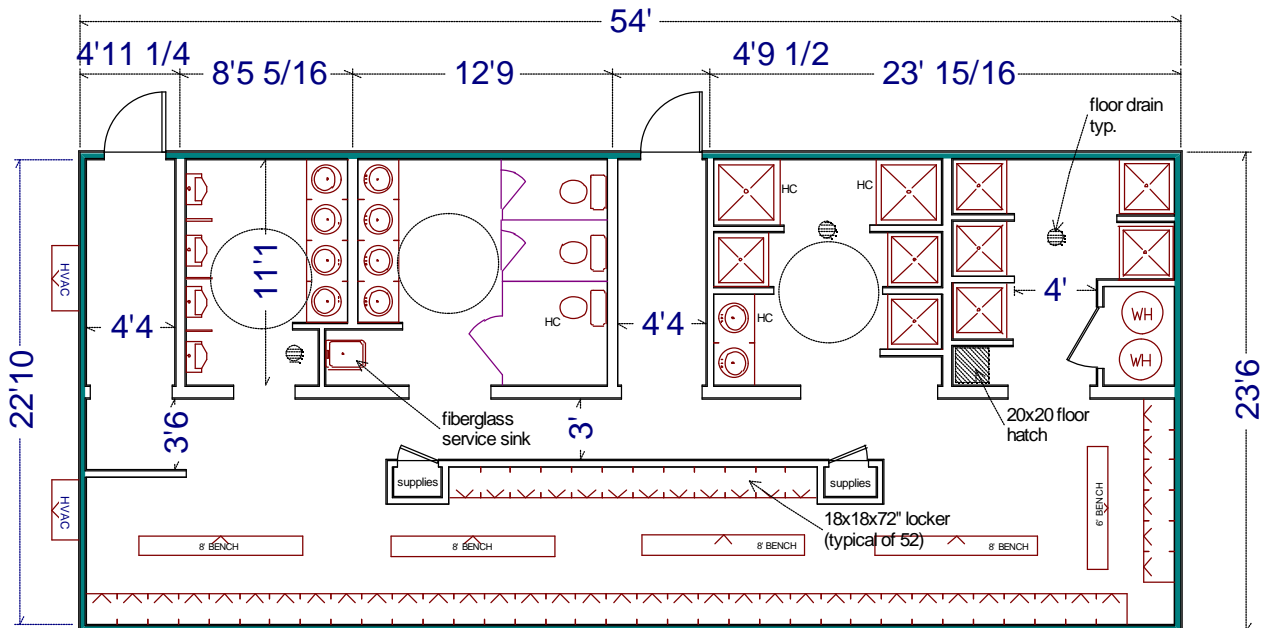

# Shower-Locker- Toilet facilities

## Whitley Model SLTF - 1734b

Photos are for illustration - see model # specifications for actual items and finishes..

whitley SLTF-1734B-3

See our web site  
([www.whitleyman.com](http://www.whitleyman.com)) for: