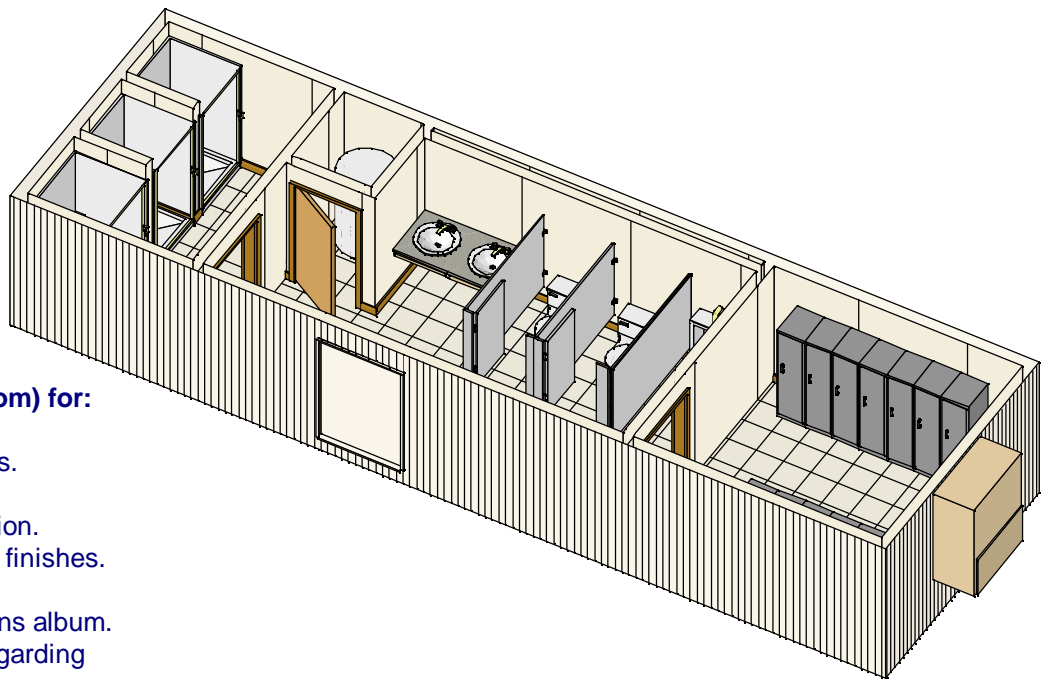

Shower-Locker-Toilet facilities

Whitley Model SLTF - 3946-2

Photos are for illustration - see model # specifications for actual items and finishes..

See our web site
(www.whitleyman.com) for:

- additional floor plans.
- specifications.
- installation information.
- interior and exterior finishes.
- loan calculator.
- photos and floor plans album.
- other information regarding modular buildings.