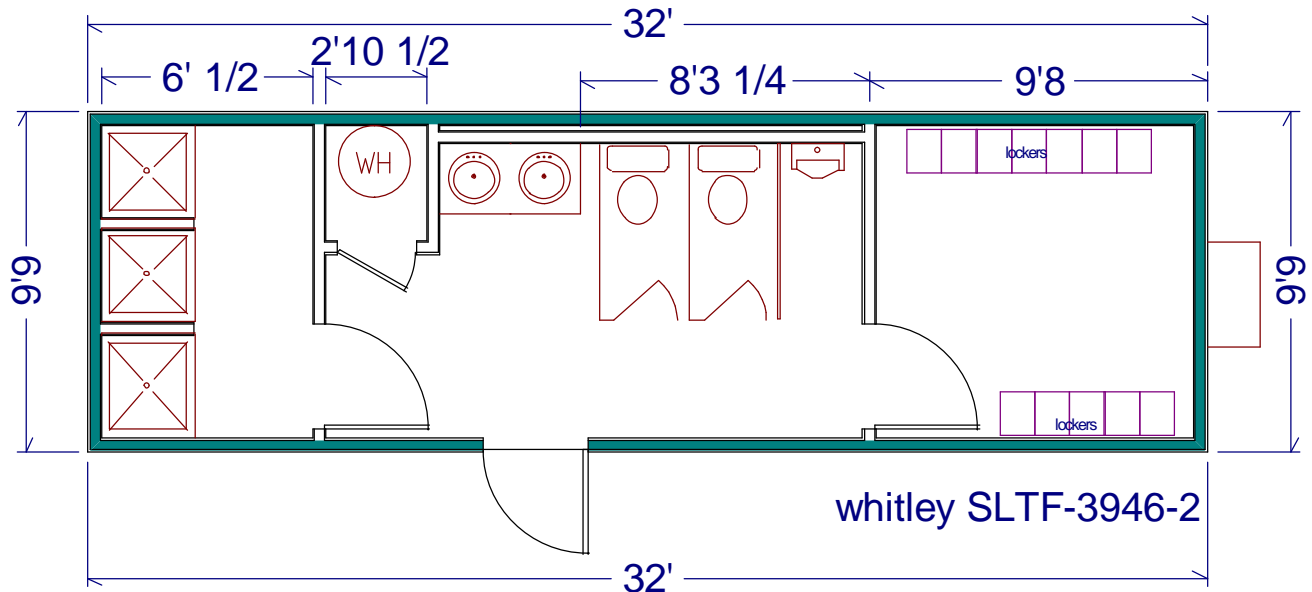

Shower-Locker-Toilet facilities

Whitley Model SLTF - 3946-2

Photos are for illustration - see model # specifications for actual items and finishes..

See our web site
(www.whitleyman.com) for:

- additional floor plans.
- specifications.
- installation information.
- interior and exterior finishes.
- loan calculator.
- photos and floor plans album.
- other information regarding modular buildings.