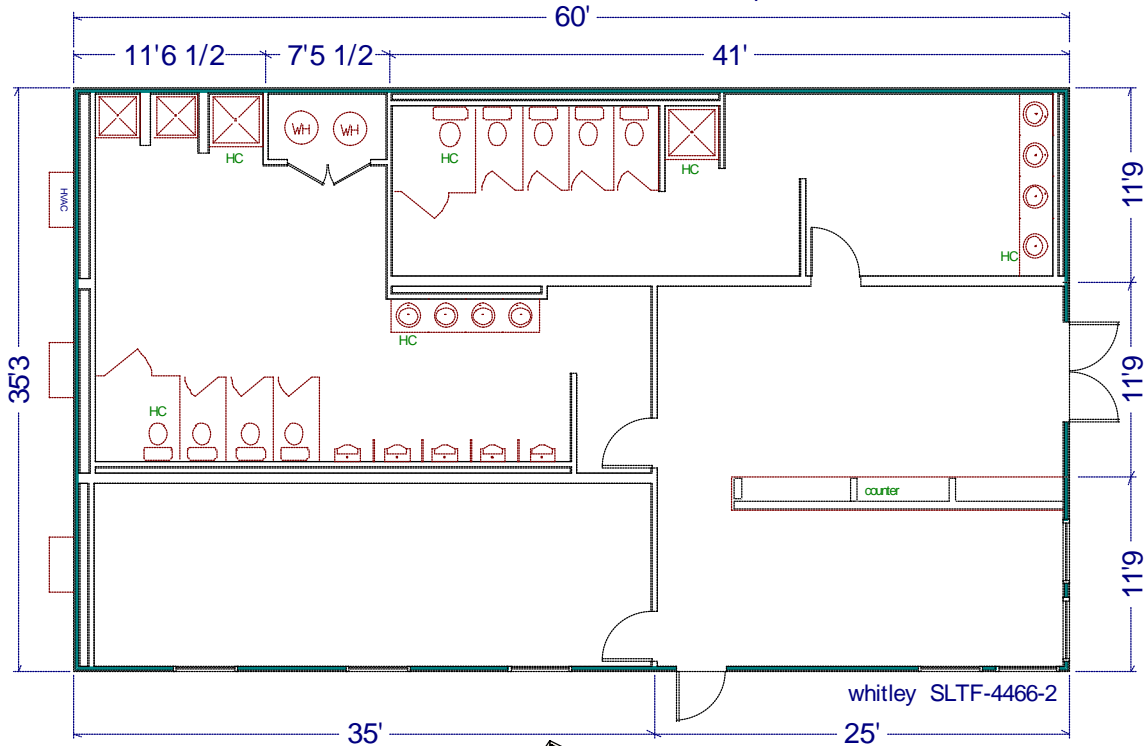

Shower-Locker-Toilet facilities

Whitley Model SLTF - 4466-2

Photos are for illustration - see model # specifications for actual items and finishes..

See our web site
(www.whitleyman.com) for:

- additional floor plans.
- specifications.
- installation information.
- interior and exterior finishes.
- loan calculator.
- photos and floor plans album.
- other information regarding modular buildings.