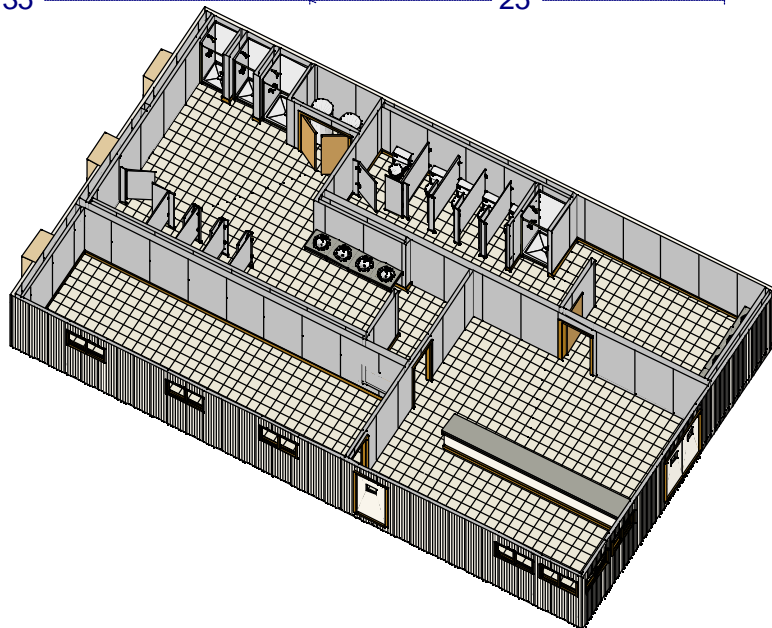

Shower-Locker-Toilet facilities

Whitley Model SLTF - 4466-2

Photos are for illustration - see model # specifications for actual items and finishes..

See our web site
(www.whitleyman.com) for:

- additional floor plans.
- specifications.
- installation information.
- interior and exterior finishes.
- loan calculator.
- photos and floor plans album.
- other information regarding modular buildings.