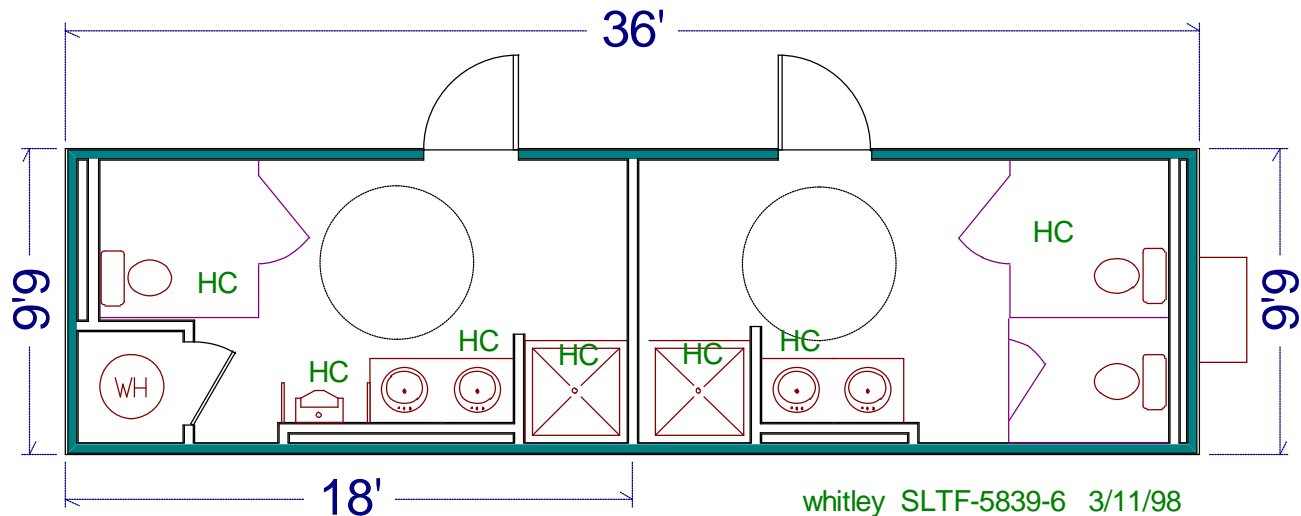

Shower-Locker-Toilet facilities

Whitley Model SLTF - 5839-6

Photos are for illustration - see model # specifications for actual items and finishes..

See our web site
(www.whitleyman.com) for:

- additional floor plans.
- specifications.
- installation information.
- interior and exterior finishes.
- loan calculator.
- photos and floor plans album.
- other information regarding modular buildings.