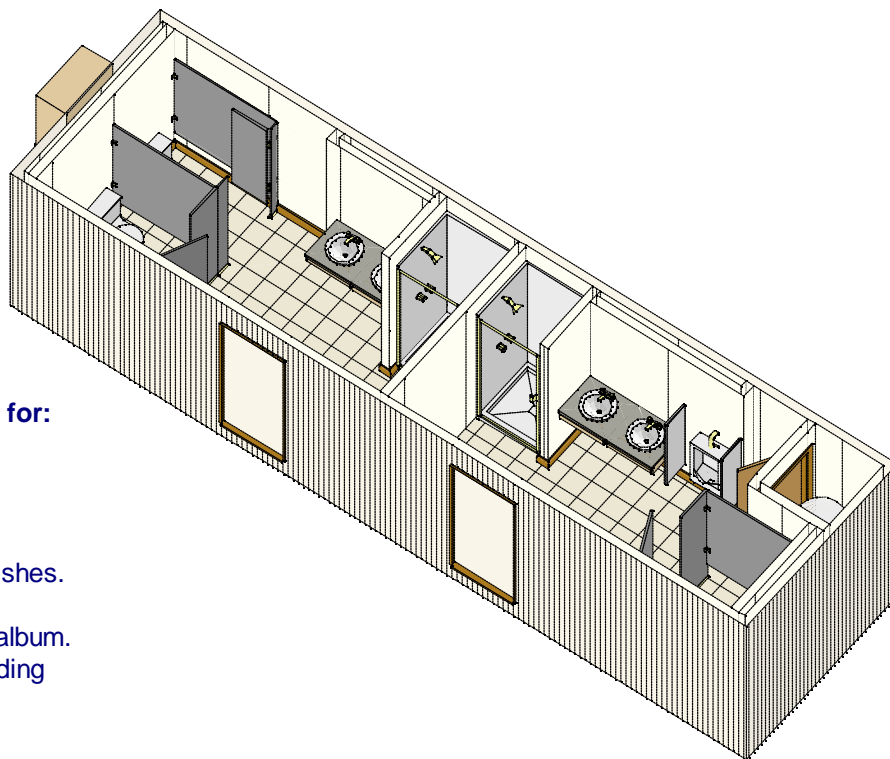

Shower-Locker-Toilet facilities

Whitley Model SLTF - 5839-6

Photos are for illustration - see model # specifications for actual items and finishes..

See our web site
(www.whitleyman.com) for:

- additional floor plans.
- specifications.
- installation information.
- interior and exterior finishes.
- loan calculator.
- photos and floor plans album.
- other information regarding modular buildings.