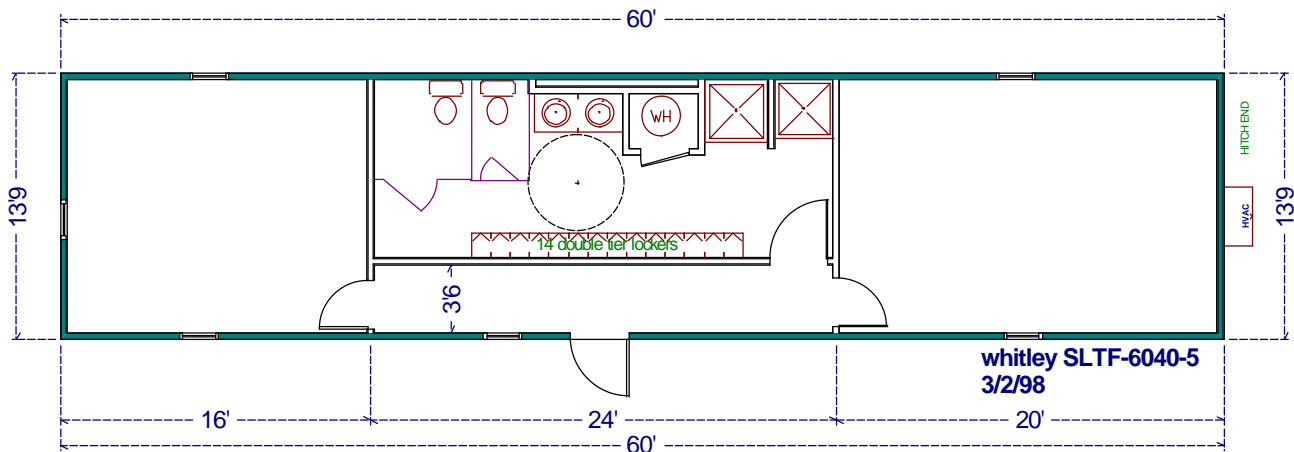

Shower-Locker-Toilet facilities

Whitley Model SLTF - 6040-5

Photos are for illustration - see model # specifications for actual items and finishes..

See our web site
(www.whitleyman.com) for:

- additional floor plans.
- specifications.
- installation information.
- interior and exterior finishes.
- loan calculator.
- photos and floor plans album.
- other information regarding modular buildings.