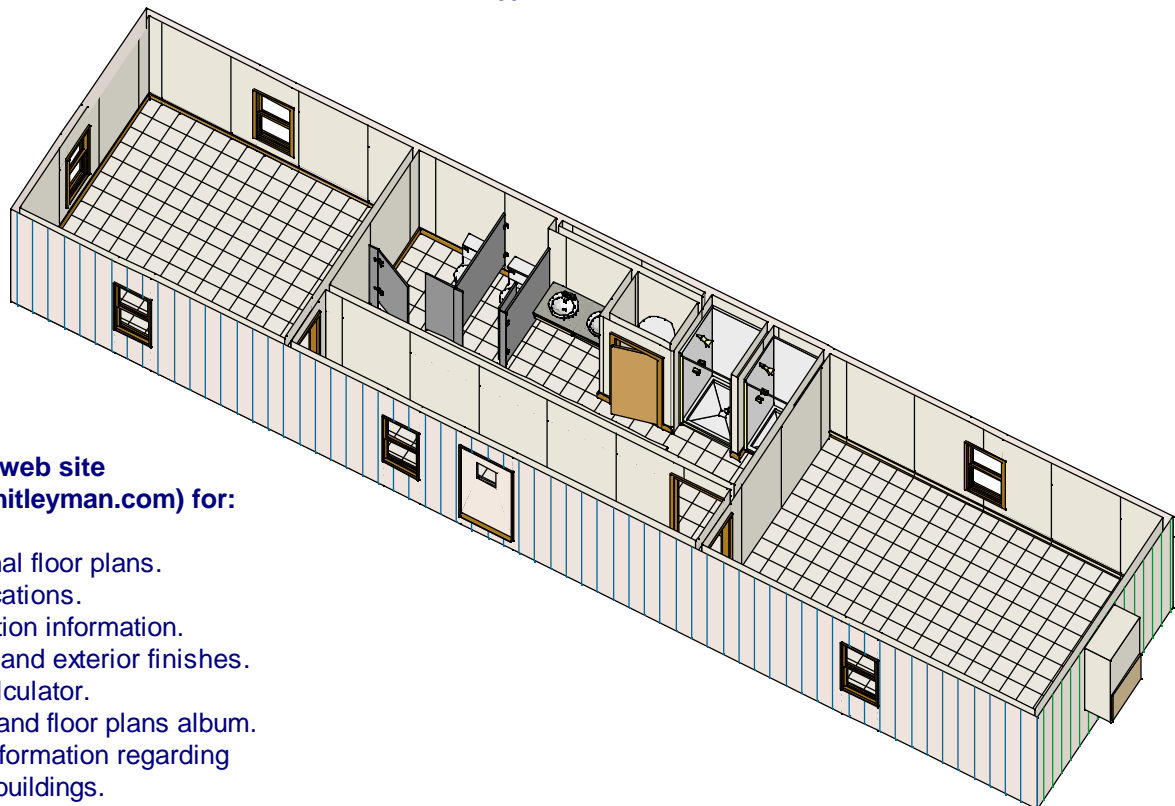

Shower-Locker-Toilet facilities

Whitley Model SLTF - 6040-5

Photos are for illustration - see model # specifications for actual items and finishes..

See our web site
(www.whitleyman.com) for:

- additional floor plans.
- specifications.
- installation information.
- interior and exterior finishes.
- loan calculator.
- photos and floor plans album.
- other information regarding modular buildings.