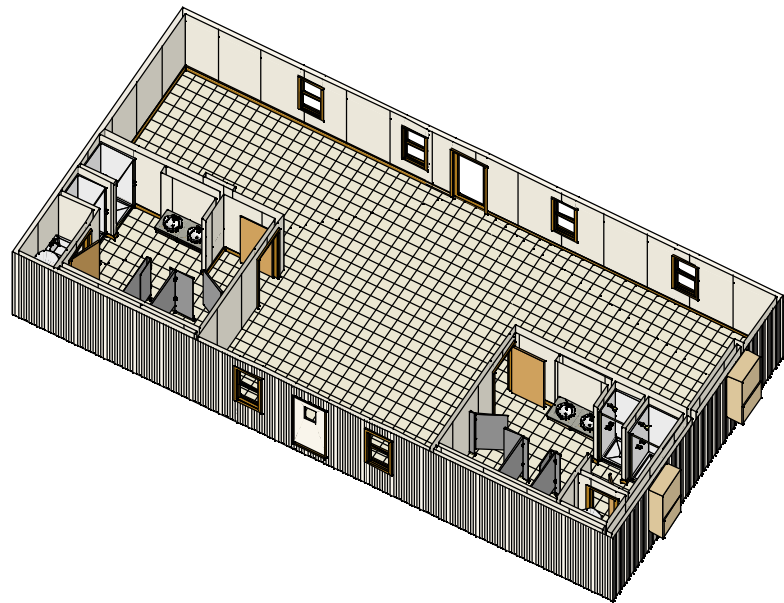

Shower-Locker-Toilet facilities

Whitley Model SLTF - 6418-2

Photos are for illustration - see model # specifications for actual items and finishes..

See our web site
(www.whitleyman.com) for:

- additional floor plans.
- specifications.
- installation information.
- interior and exterior finishes.
- loan calculator.
- photos and floor plans album.
- other information regarding modular buildings.