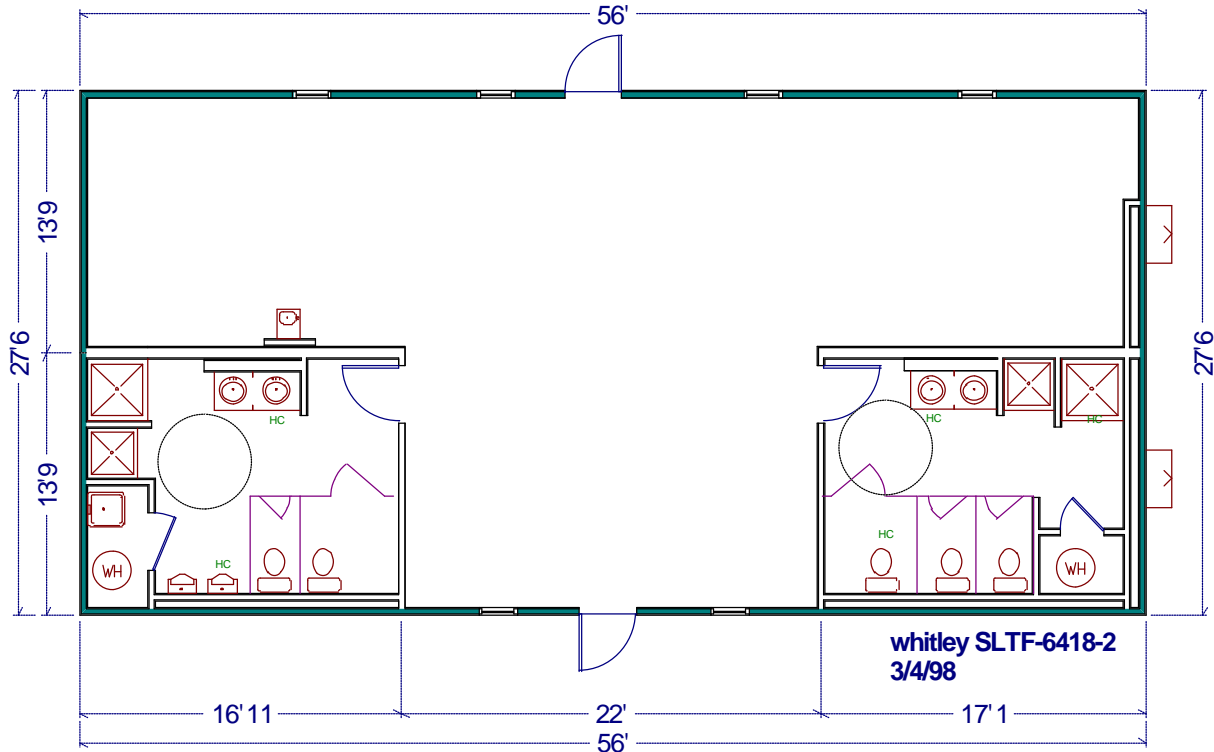

Shower-Locker-Toilet facilities

Whitley Model SLTF - 6418-2

Photos are for illustration - see model # specifications for actual items and finishes..

See our web site
(www.whitleyman.com) for:

- additional floor plans.
- specifications.
- installation information.
- interior and exterior finishes.
- loan calculator.
- photos and floor plans album.
- other information regarding modular buildings.