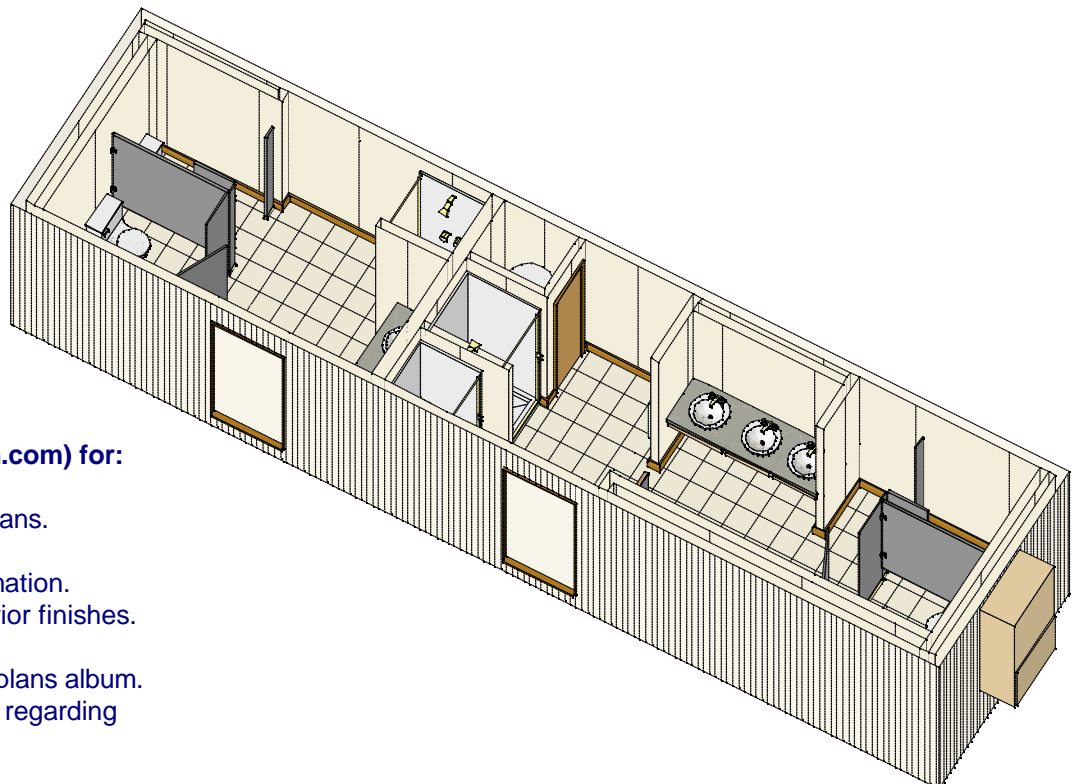

Shower-Locker-Toilet facilities

Whitley Model SLTF - 6493-2

Photos are for illustration - see model # specifications for actual items and finishes..

See our web site
(www.whitleyman.com) for:

- additional floor plans.
- specifications.
- installation information.
- interior and exterior finishes.
- loan calculator.
- photos and floor plans album.
- other information regarding modular buildings.