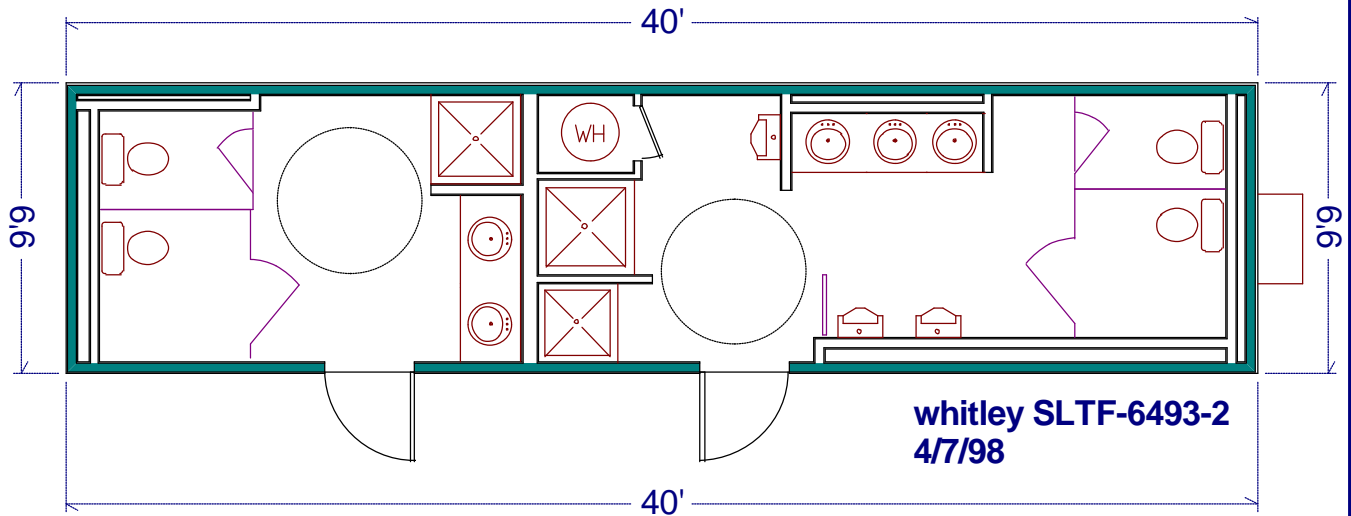

Shower-Locker-Toilet facilities

Whitley Model SLTF - 6493-2

Photos are for illustration - see model # specifications for actual items and finishes..

See our web site
(www.whitleyman.com) for:

- additional floor plans.
- specifications.
- installation information.
- interior and exterior finishes.
- loan calculator.
- photos and floor plans album.
- other information regarding modular buildings.